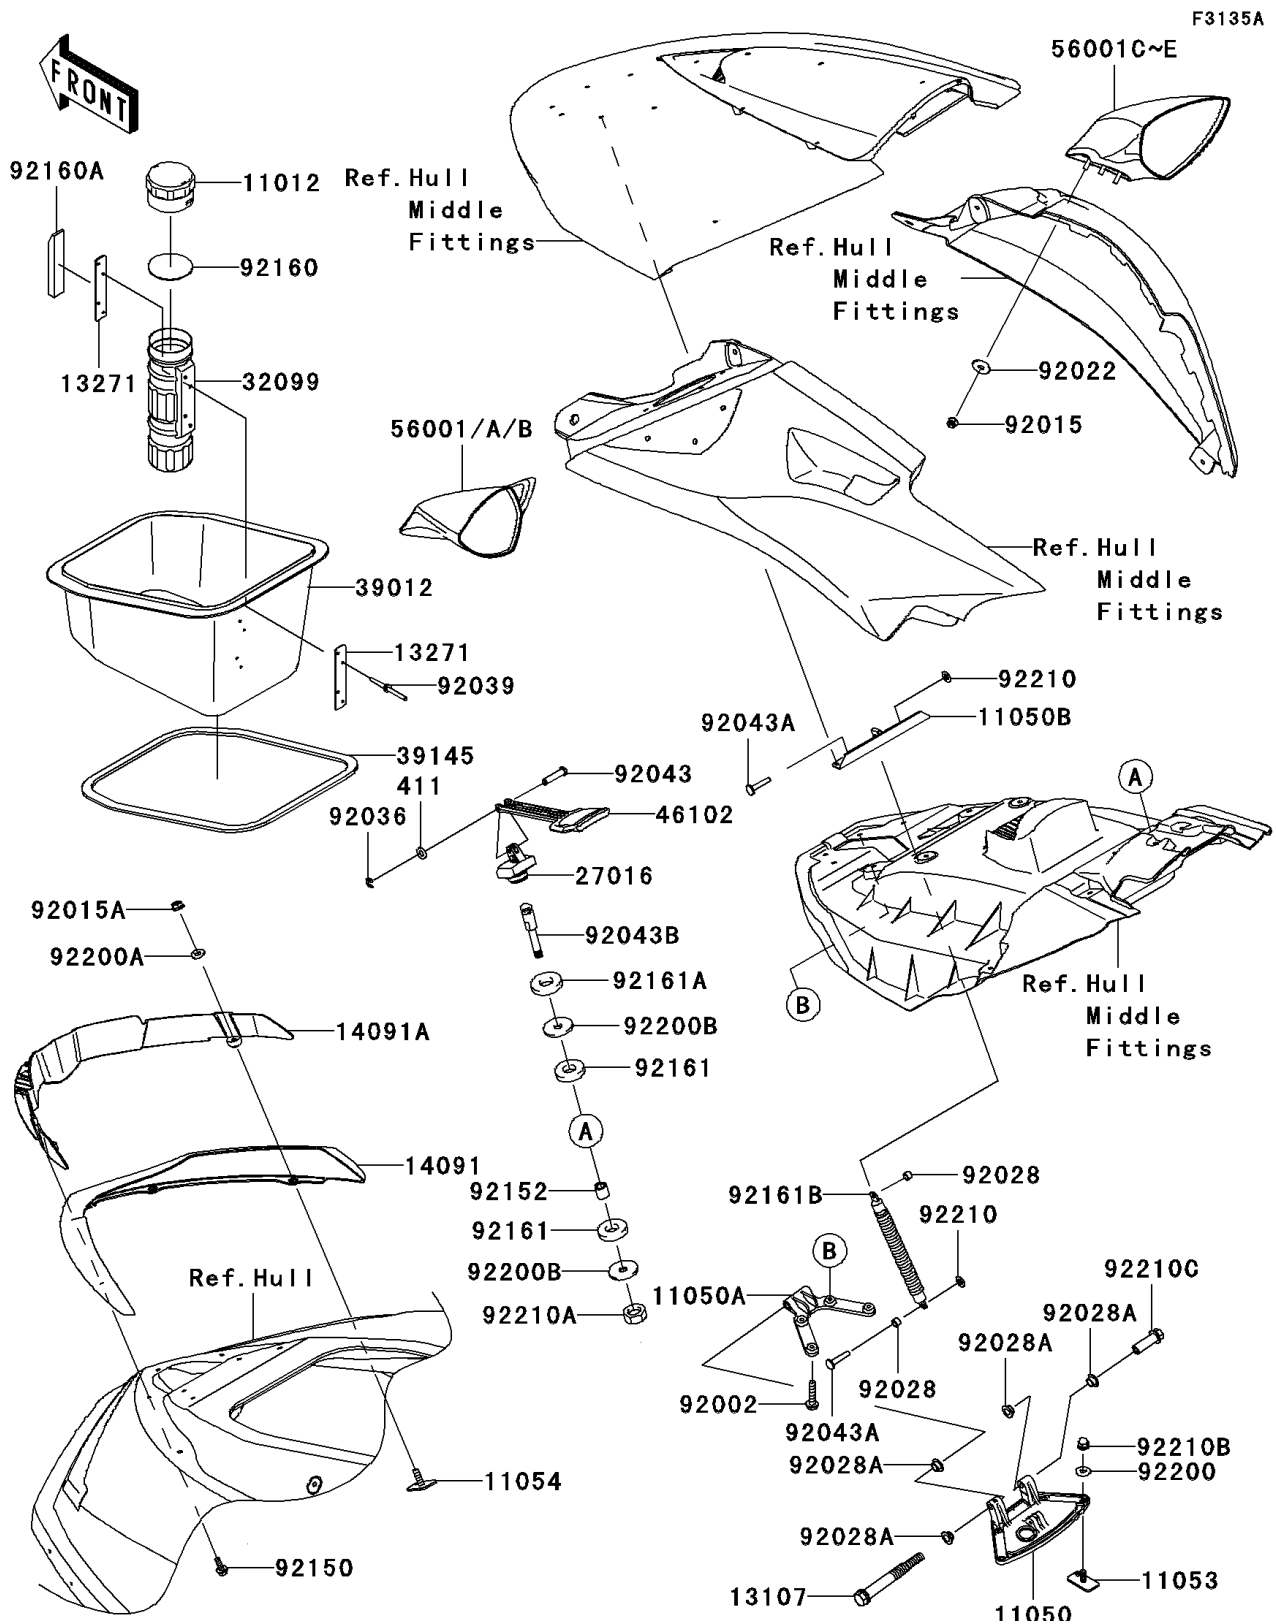

2008 Ultra 250X

PARTS DIAGRAM

Hull Front Fittings(B8F)

2008 Ultra 250X

PARTS LIST

Hull Front Fittings(B8F)

ITEM NAME

PART NUMBER

QUANTITY
