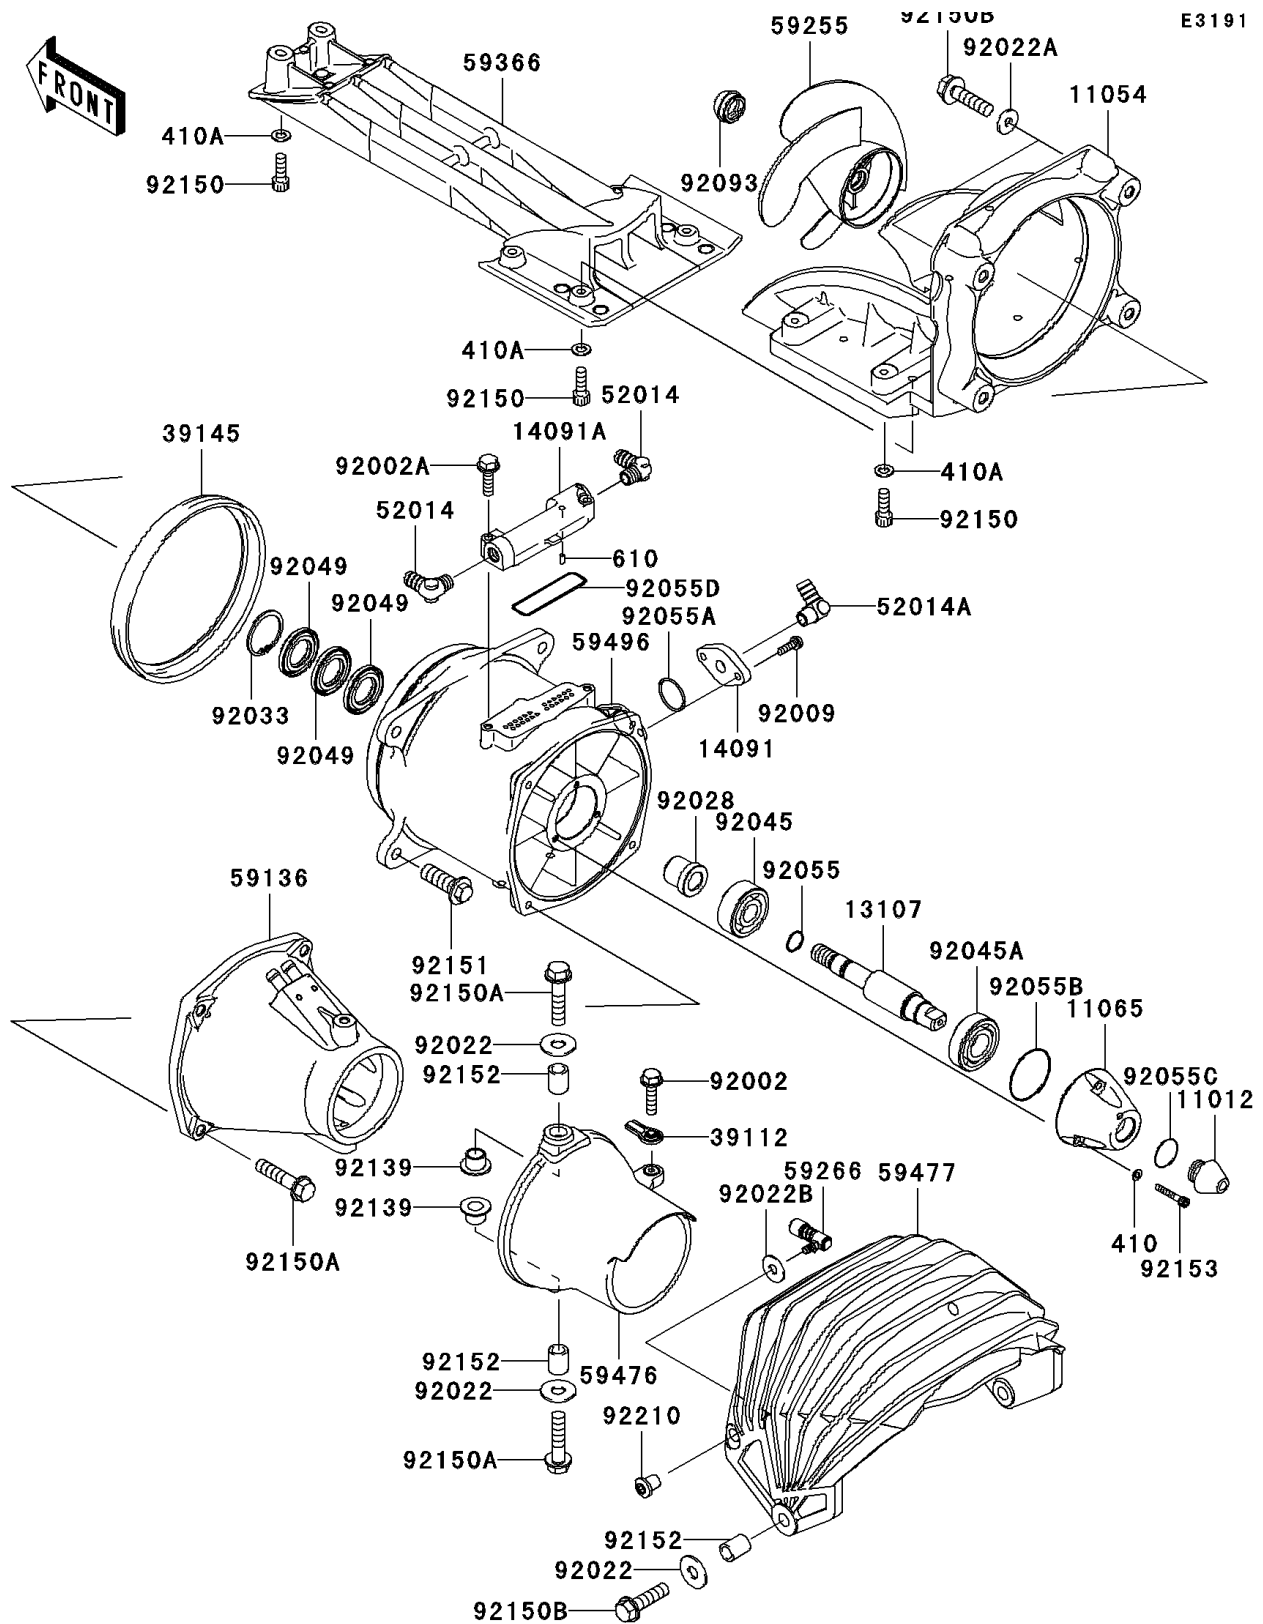

2008 Ultra 250X

PARTS DIAGRAM

Jet Pump

Kawasaki

Let the Good Times Roll®

2008 Ultra 250X

PARTS LIST

Jet Pump

ITEM NAME

PART NUMBER

QUANTITY
