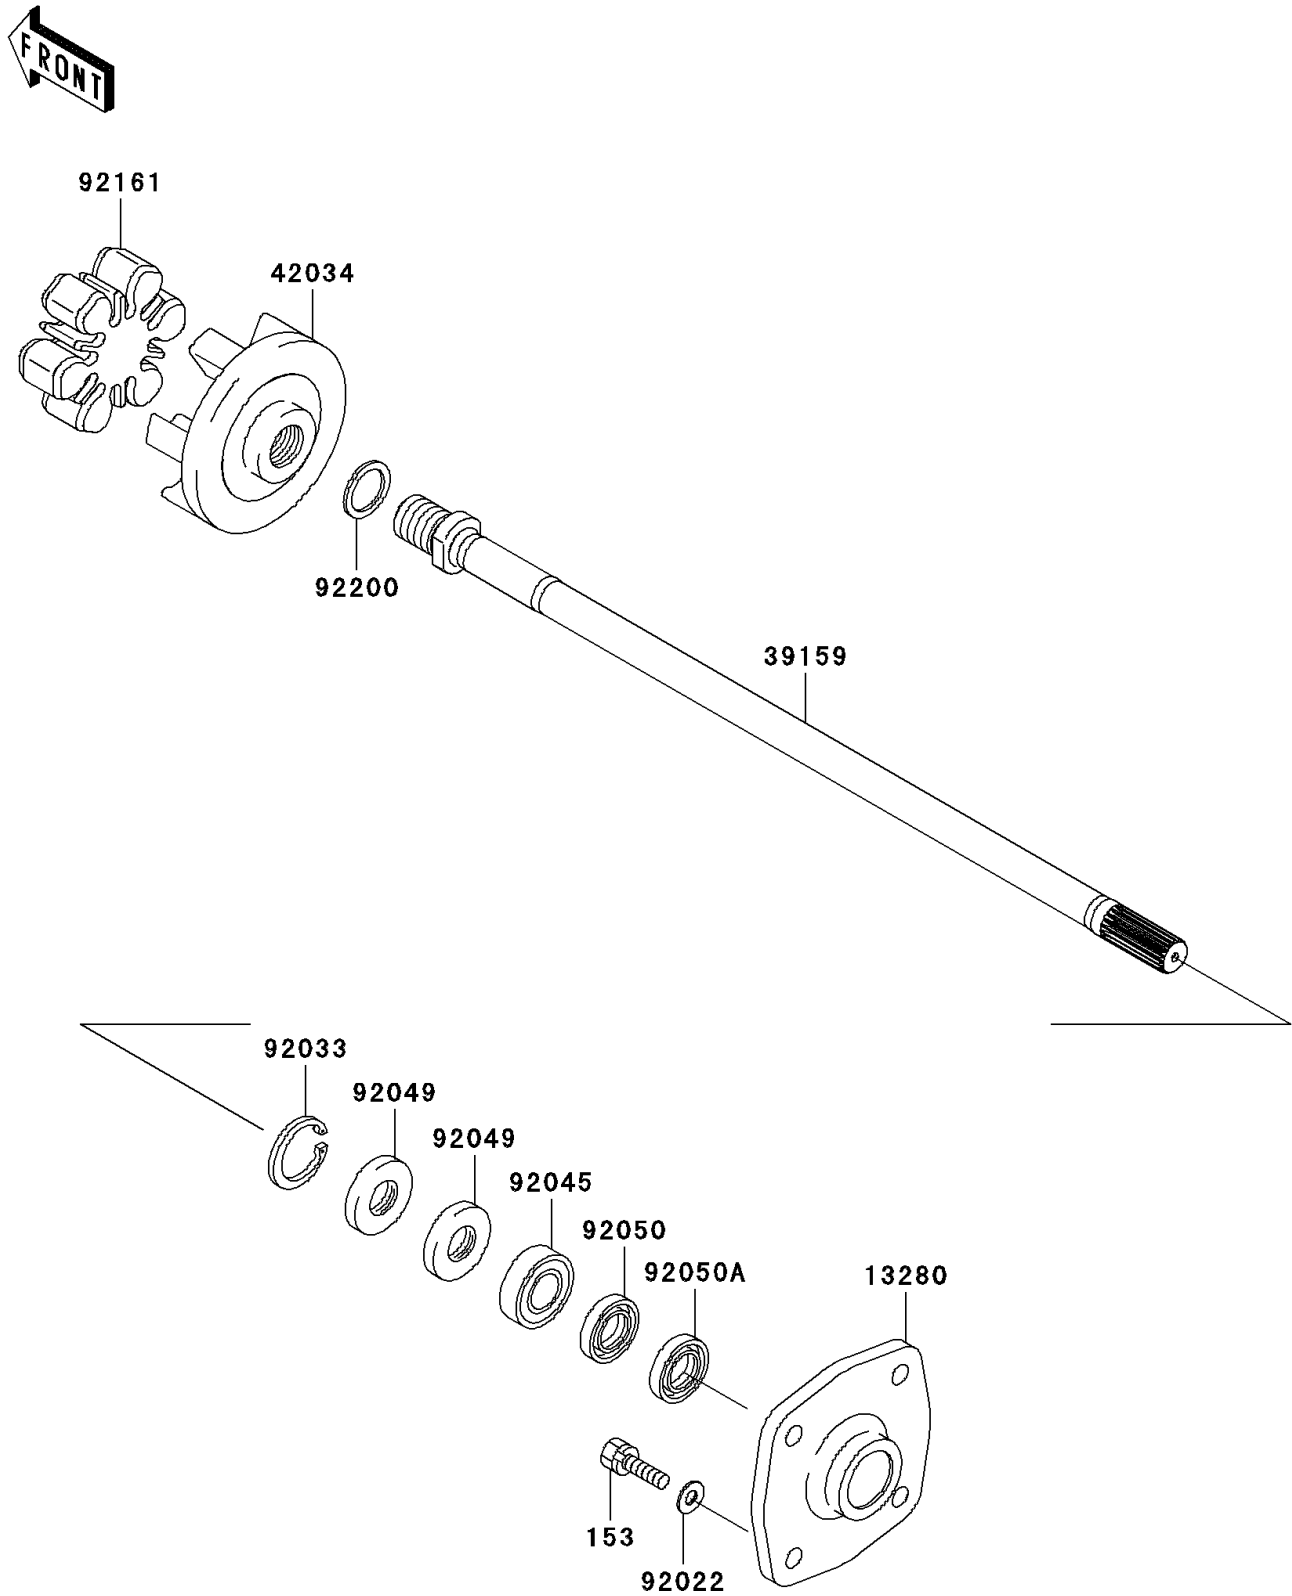

2008 Ultra 250X

PARTS DIAGRAM

Drive Shaft

E3134

2008 Ultra 250X

PARTS LIST

Drive Shaft

ITEM NAME

PART NUMBER

QUANTITY
