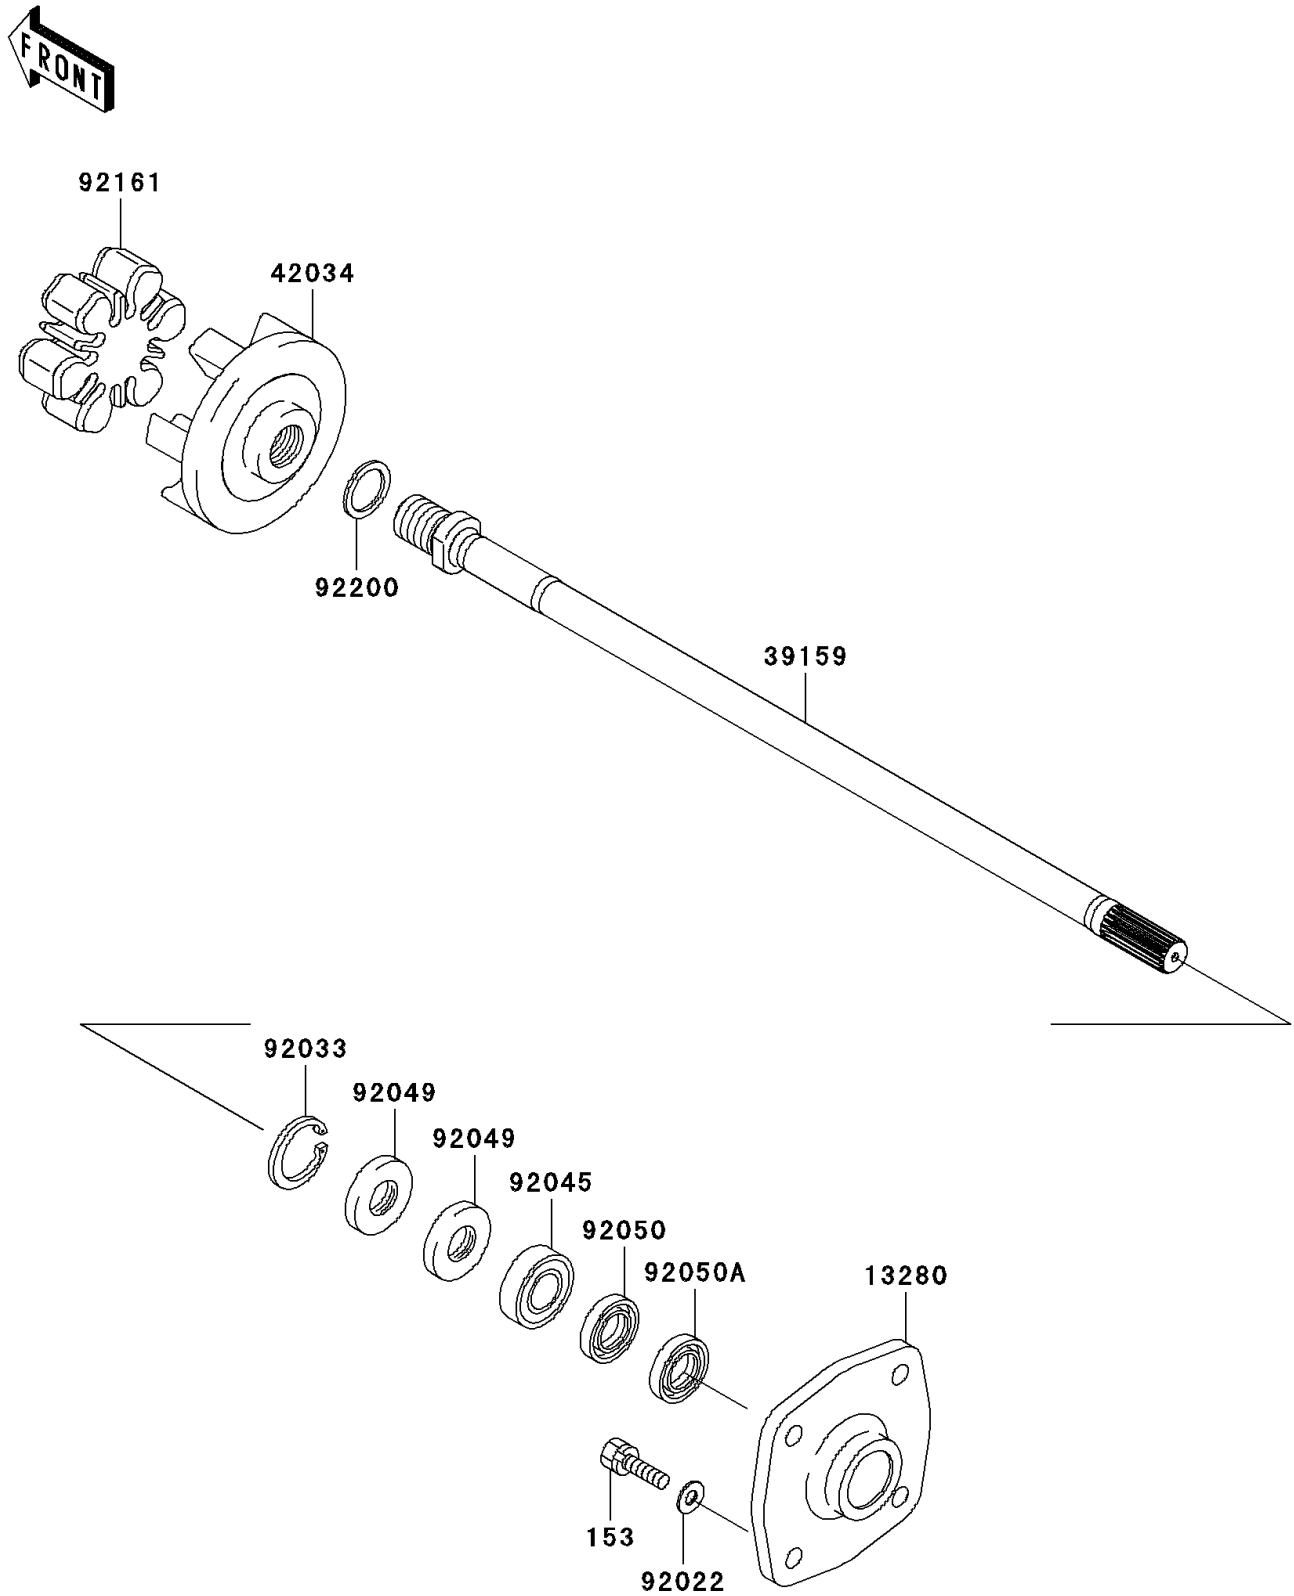

2007 Ultra 250X

PARTS DIAGRAM

Drive Shaft

E3134

2007 Ultra 250X

PARTS LIST

Drive Shaft

Kawasaki

Let the Good Times Roll®

ITEM NAME

PART NUMBER

QUANTITY
