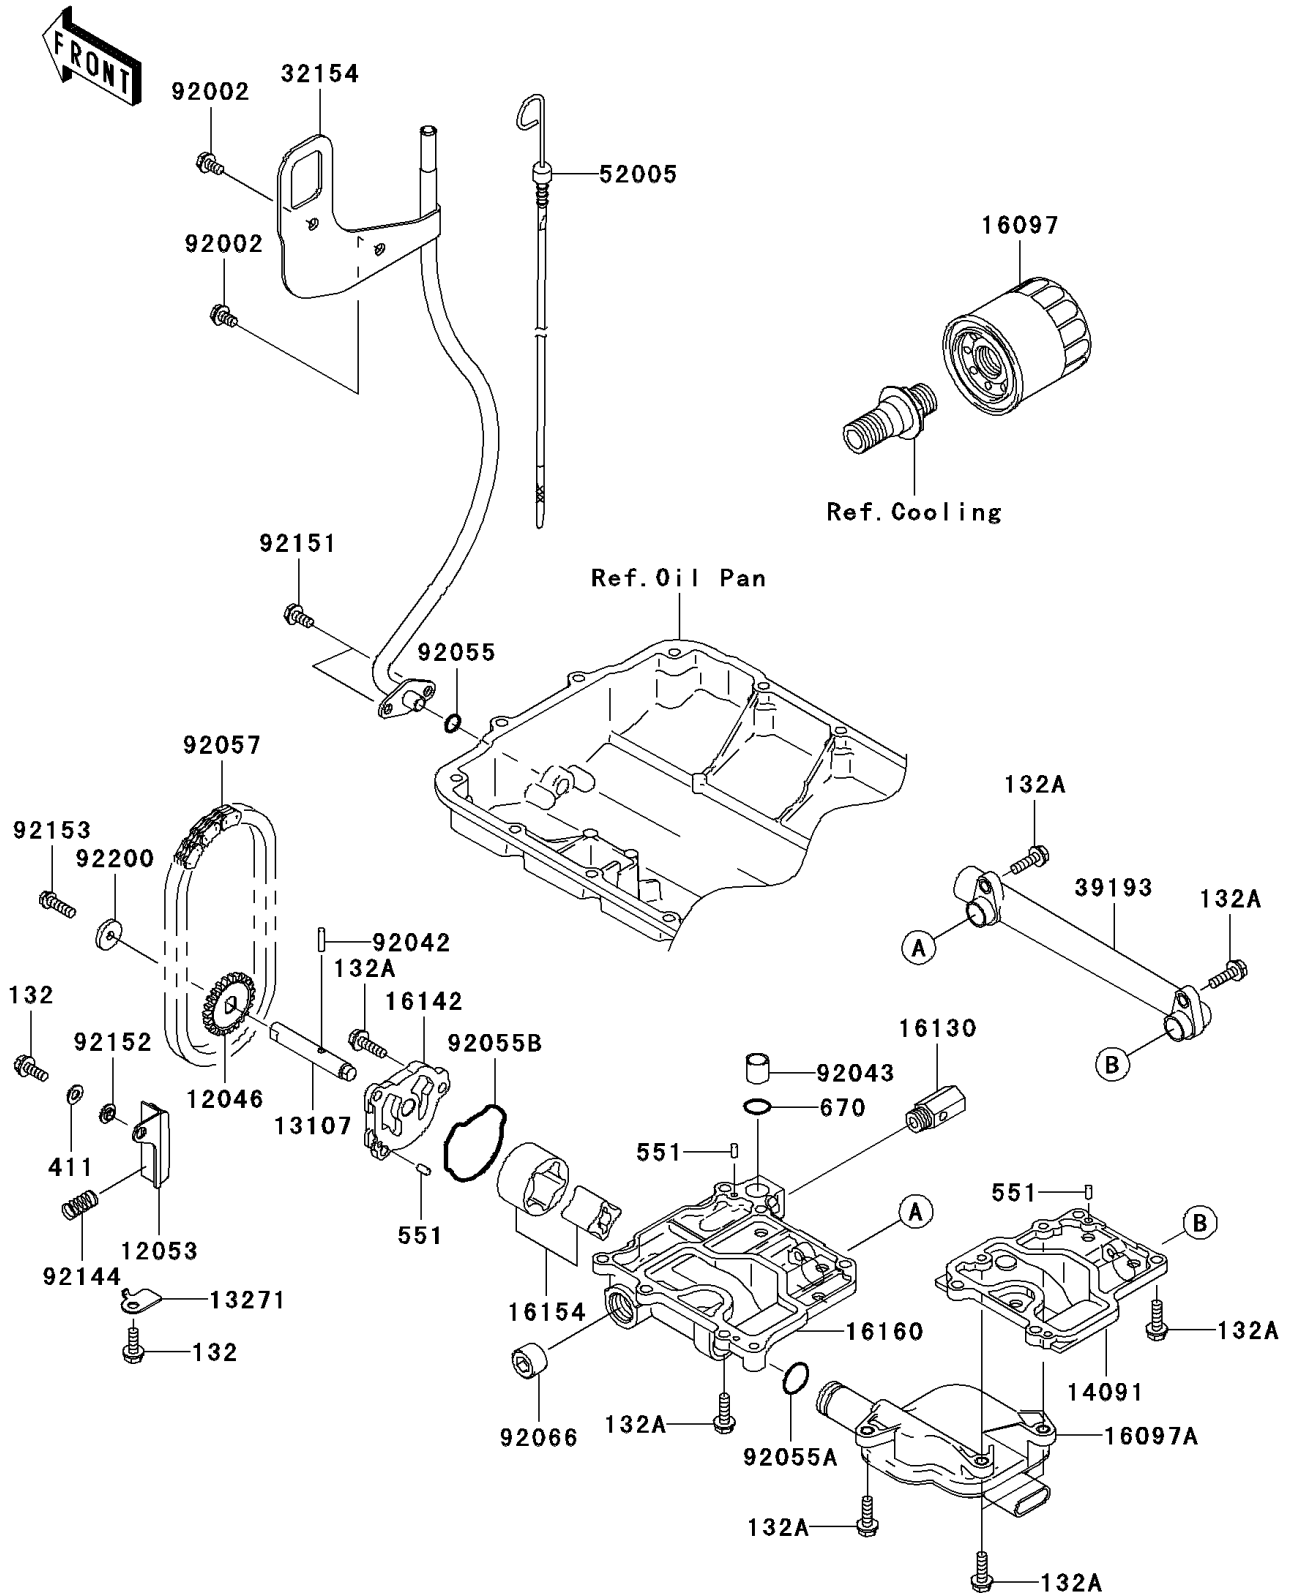

2007 Ultra 250X

PARTS DIAGRAM

Oil Pump

E1710

2007 Ultra 250X

PARTS LIST

Oil Pump

ITEM NAME

PART NUMBER

QUANTITY
