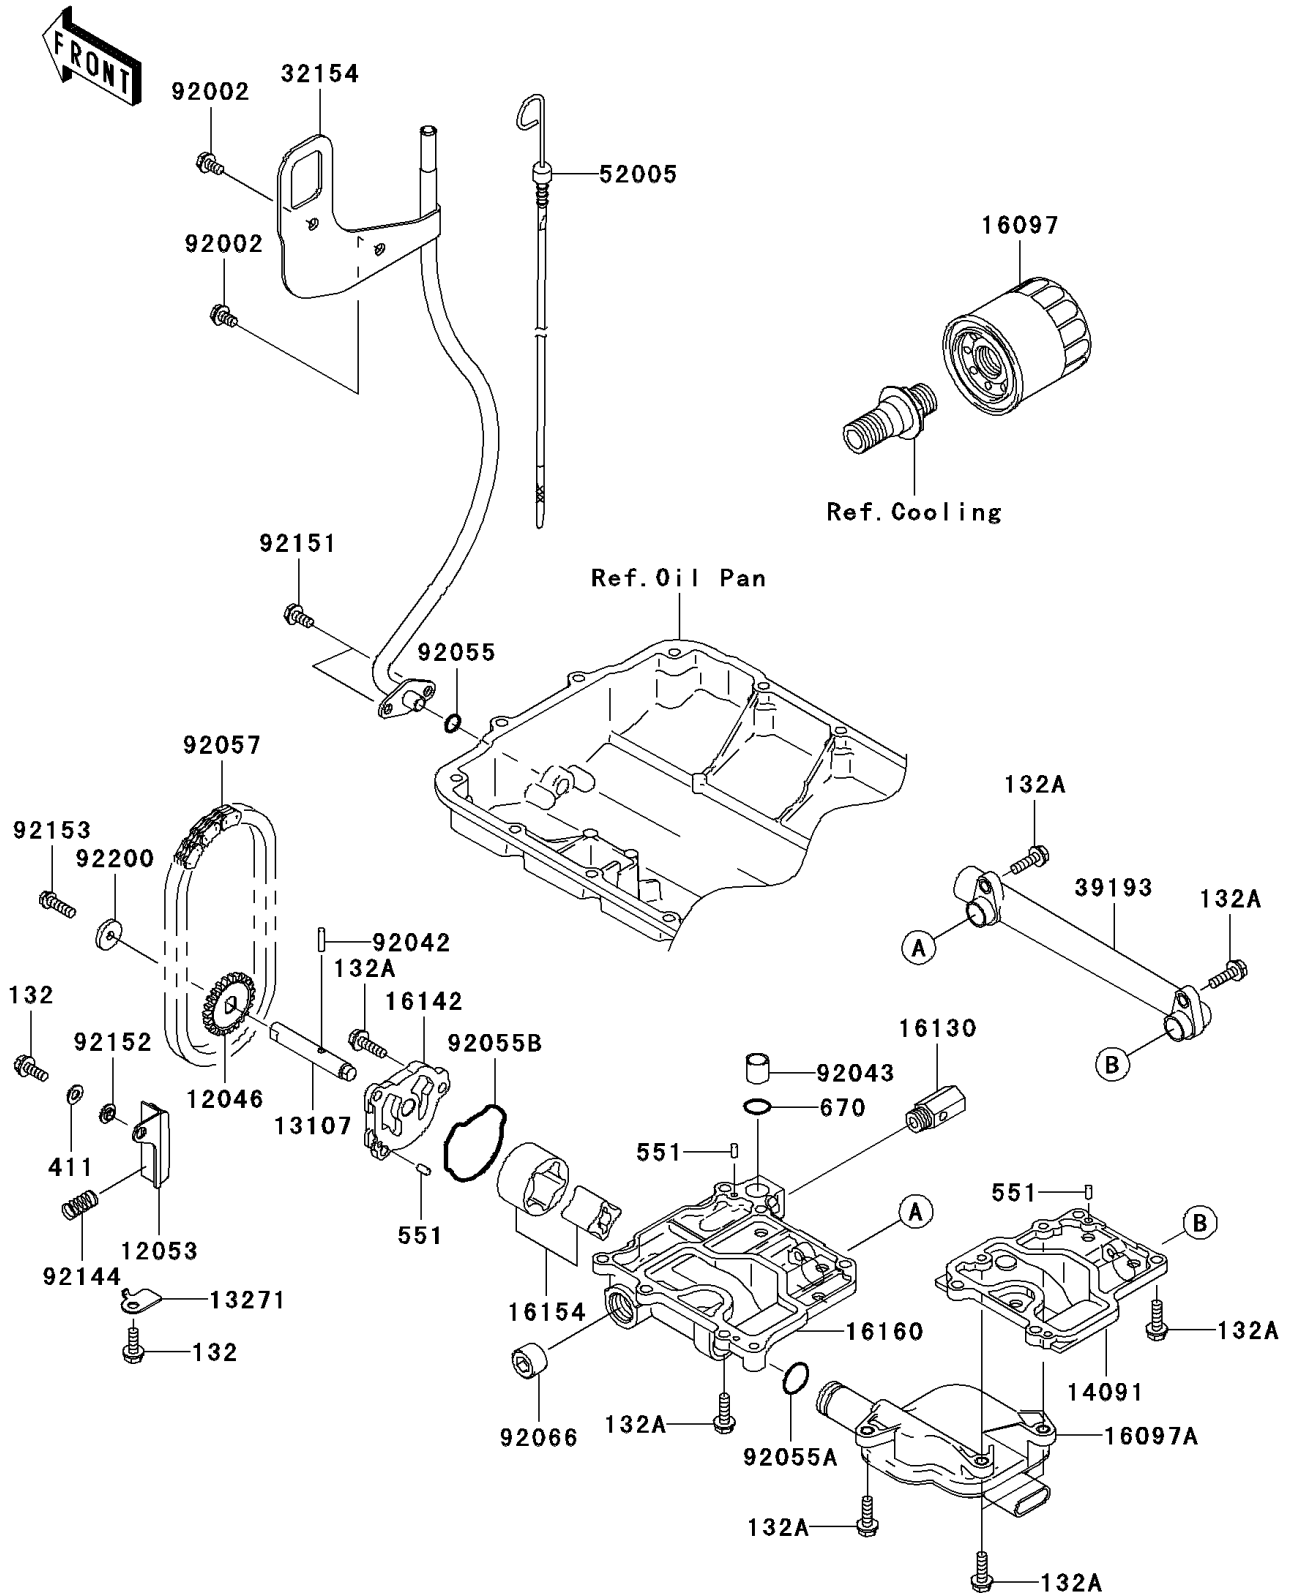

2008 Ultra 250X

PARTS DIAGRAM

Oil Pump

E1710

2008 Ultra 250X

PARTS LIST

Oil Pump

ITEM NAME

PART NUMBER

QUANTITY
