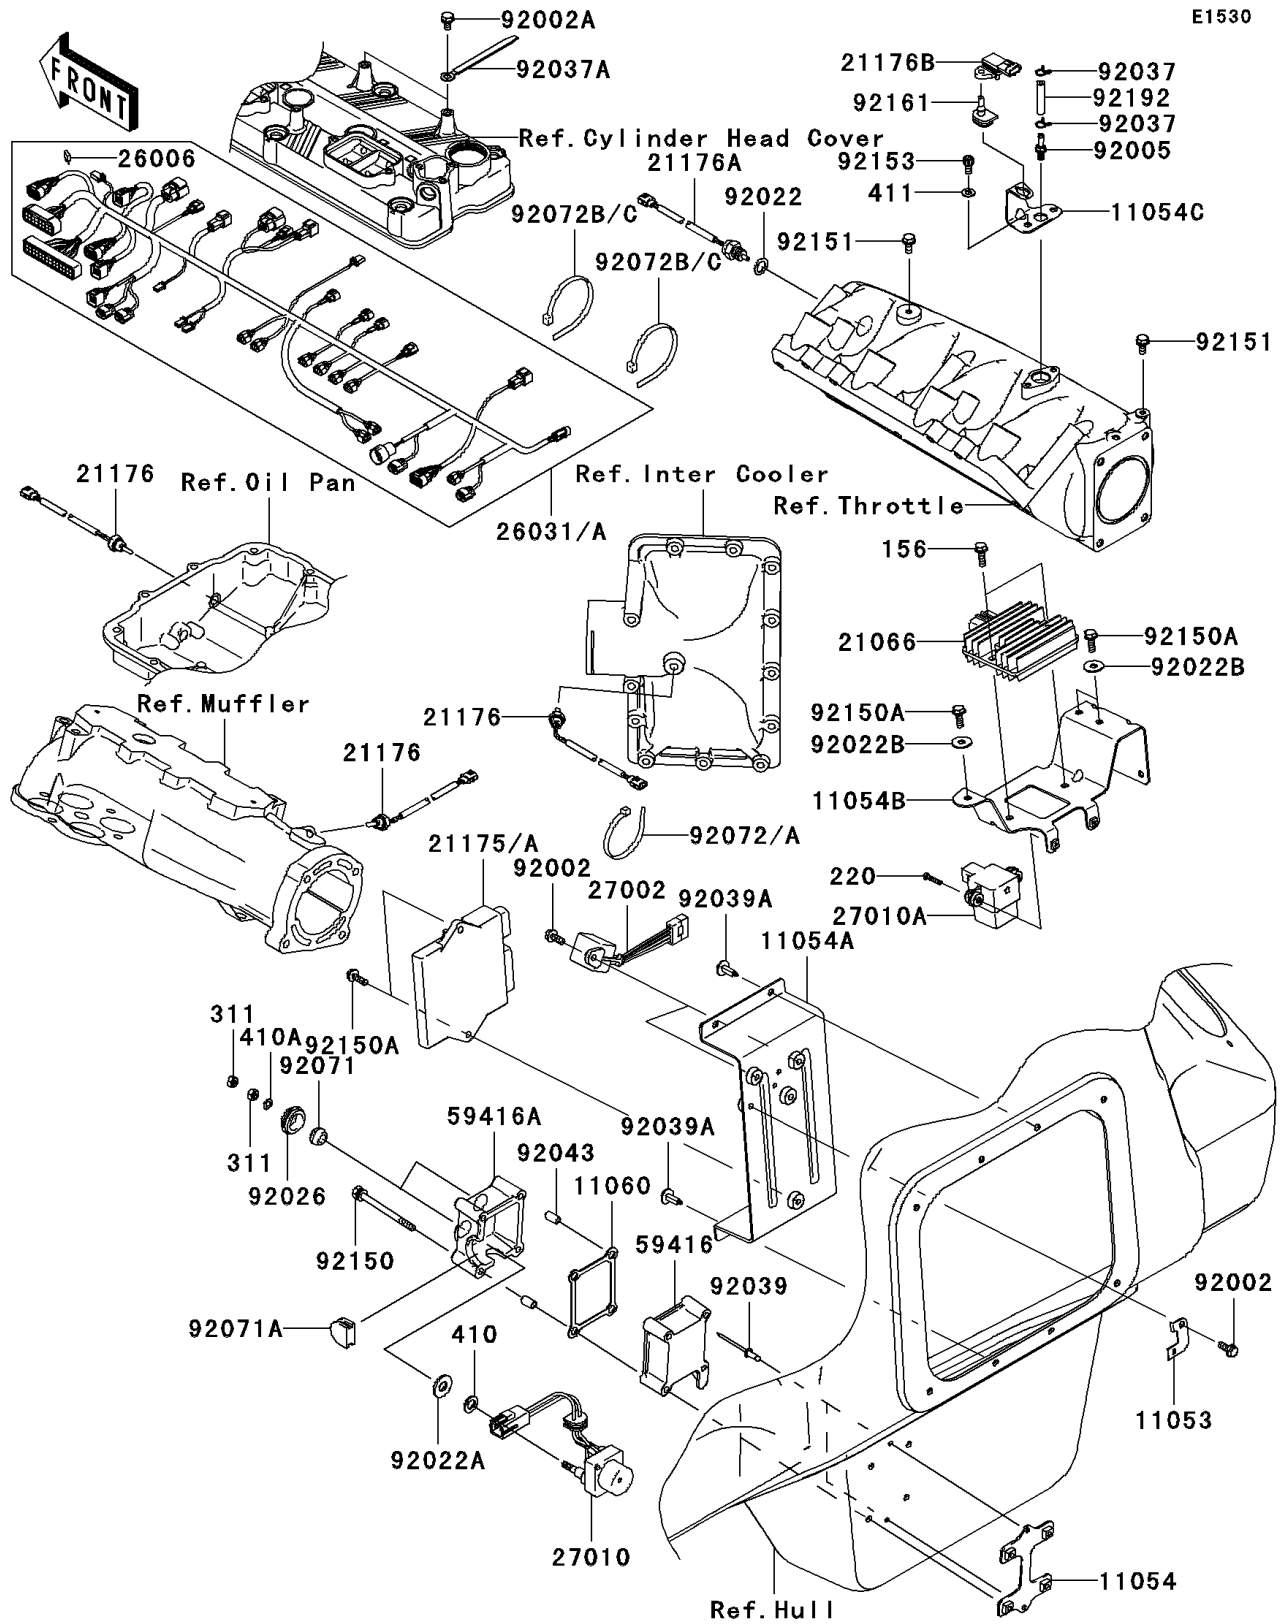

2008 Ultra 250X

PARTS DIAGRAM

Fuel Injection

2008 Ultra 250X

PARTS LIST

Fuel Injection

ITEM NAME

PART NUMBER

QUANTITY
