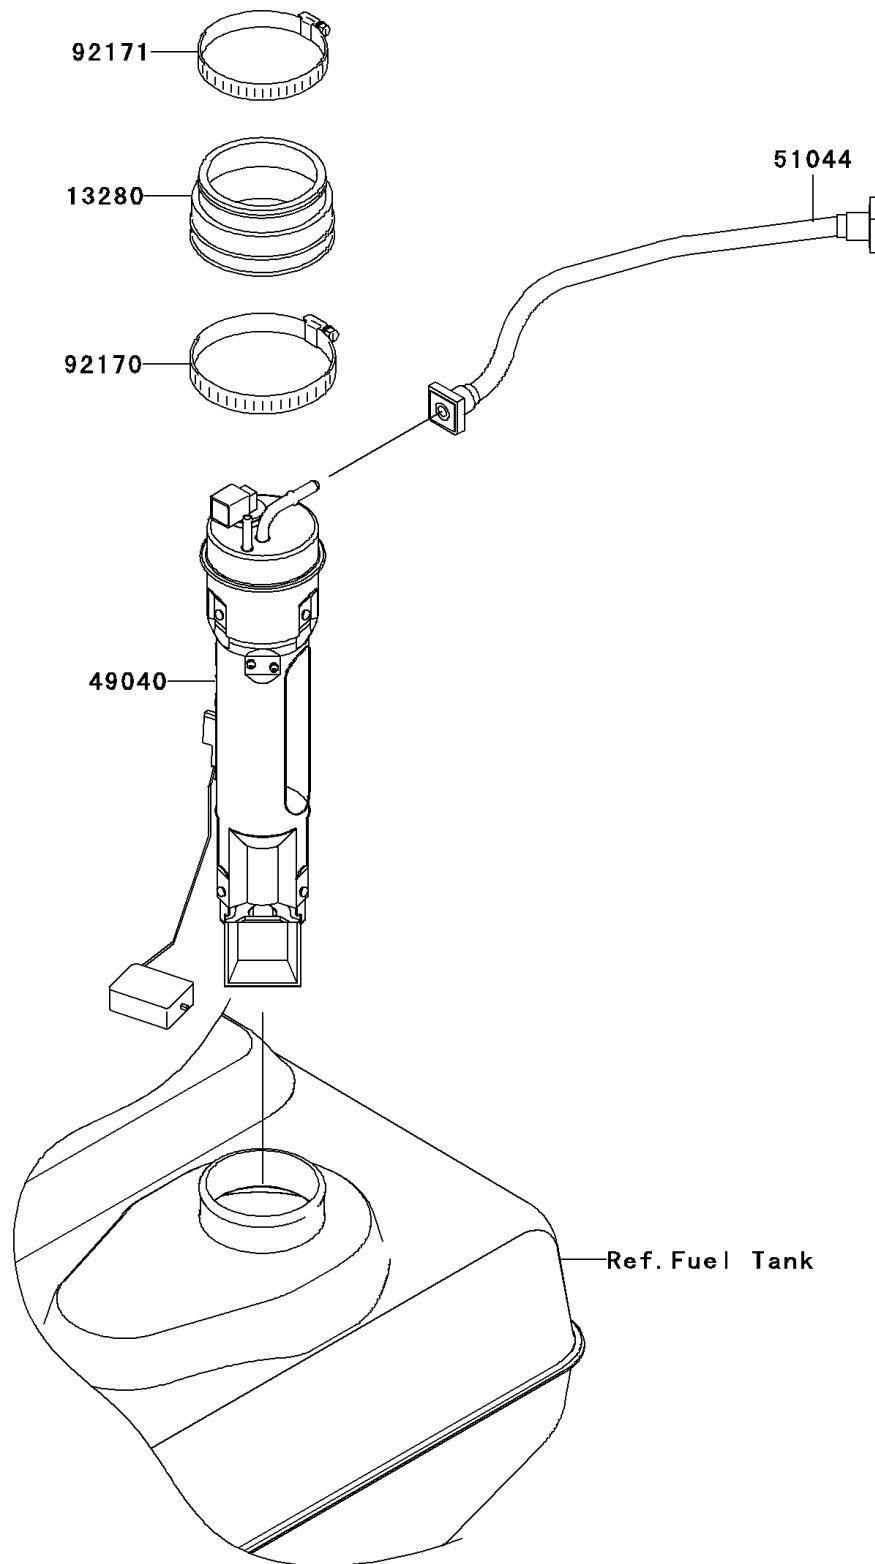

2008 Ultra 250X

PARTS DIAGRAM

Fuel Pump

E1520

2008 Ultra 250X

PARTS LIST

Fuel Pump

ITEM NAME

PART NUMBER

QUANTITY
