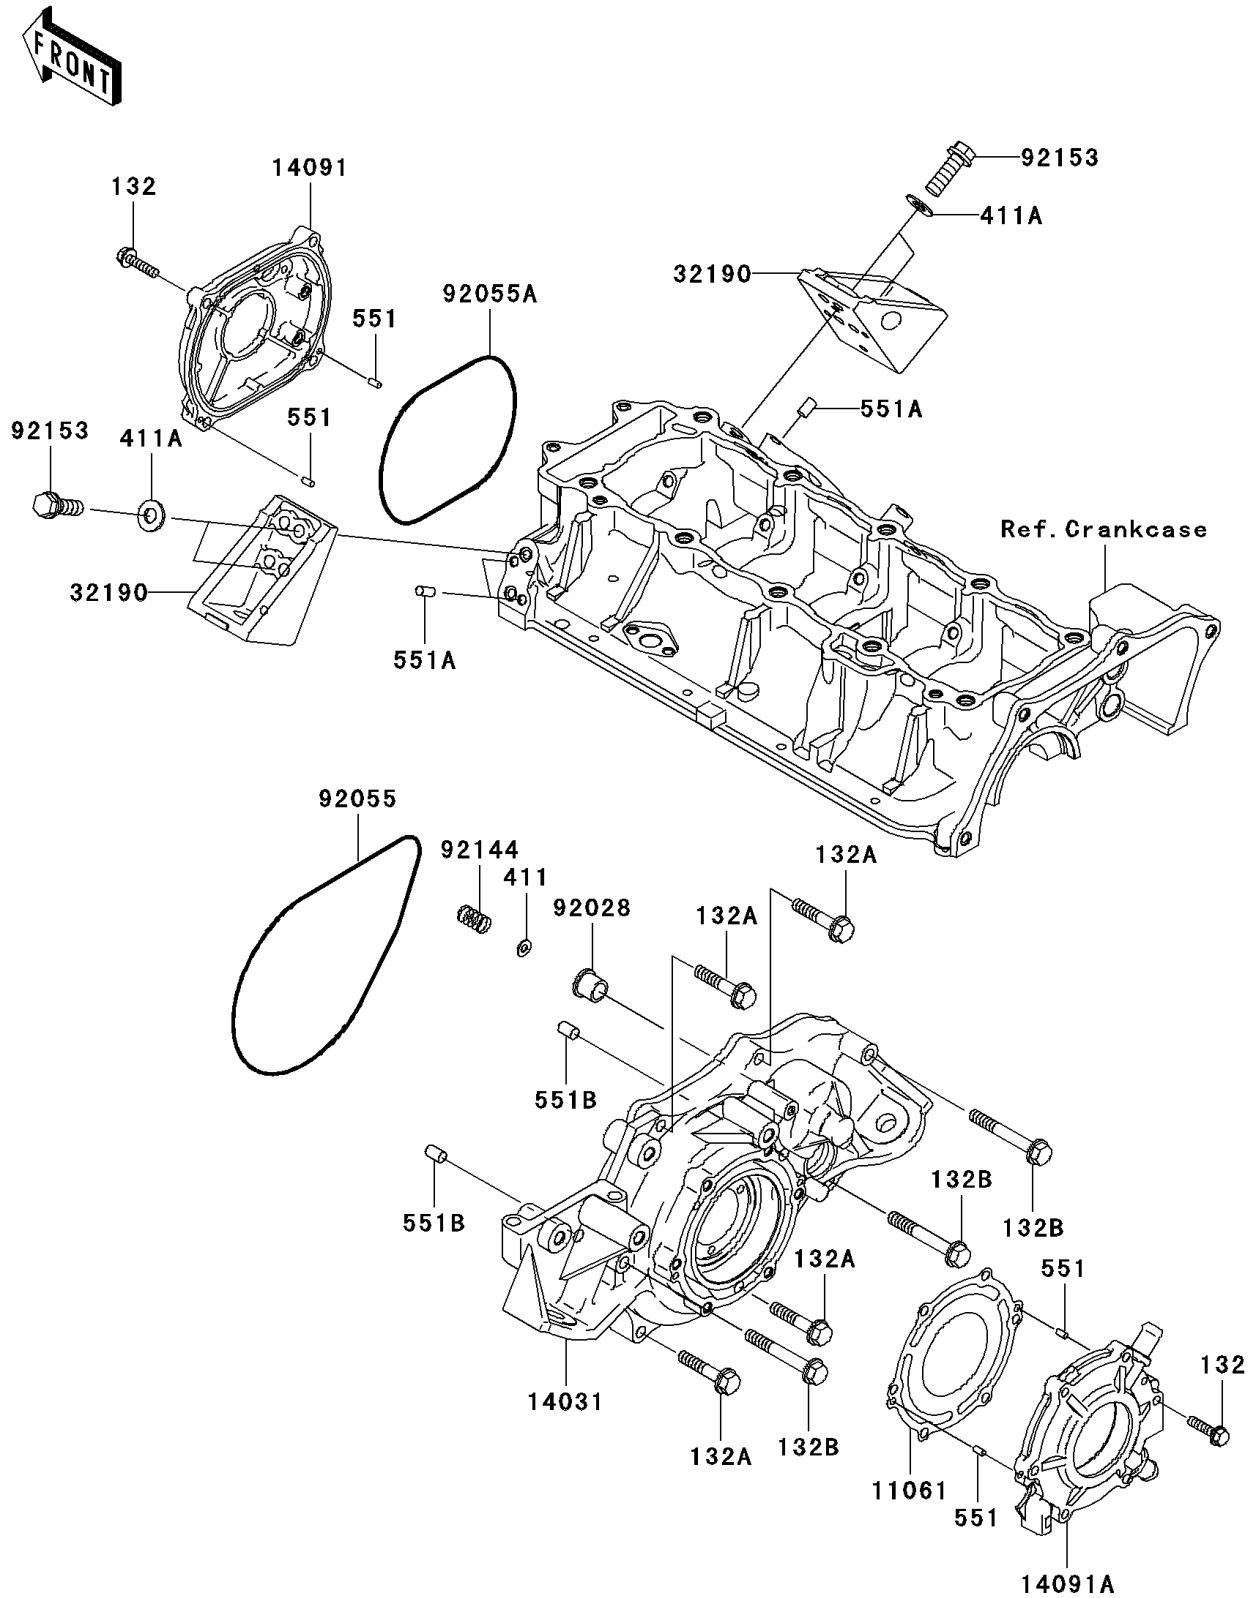

2008 Ultra 250X

PARTS DIAGRAM

Engine Cover(s)

E1431

2008 Ultra 250X

PARTS LIST

Engine Cover(s)

Kawasaki

Let the Good Times Roll®

ITEM NAME

PART NUMBER

QUANTITY
