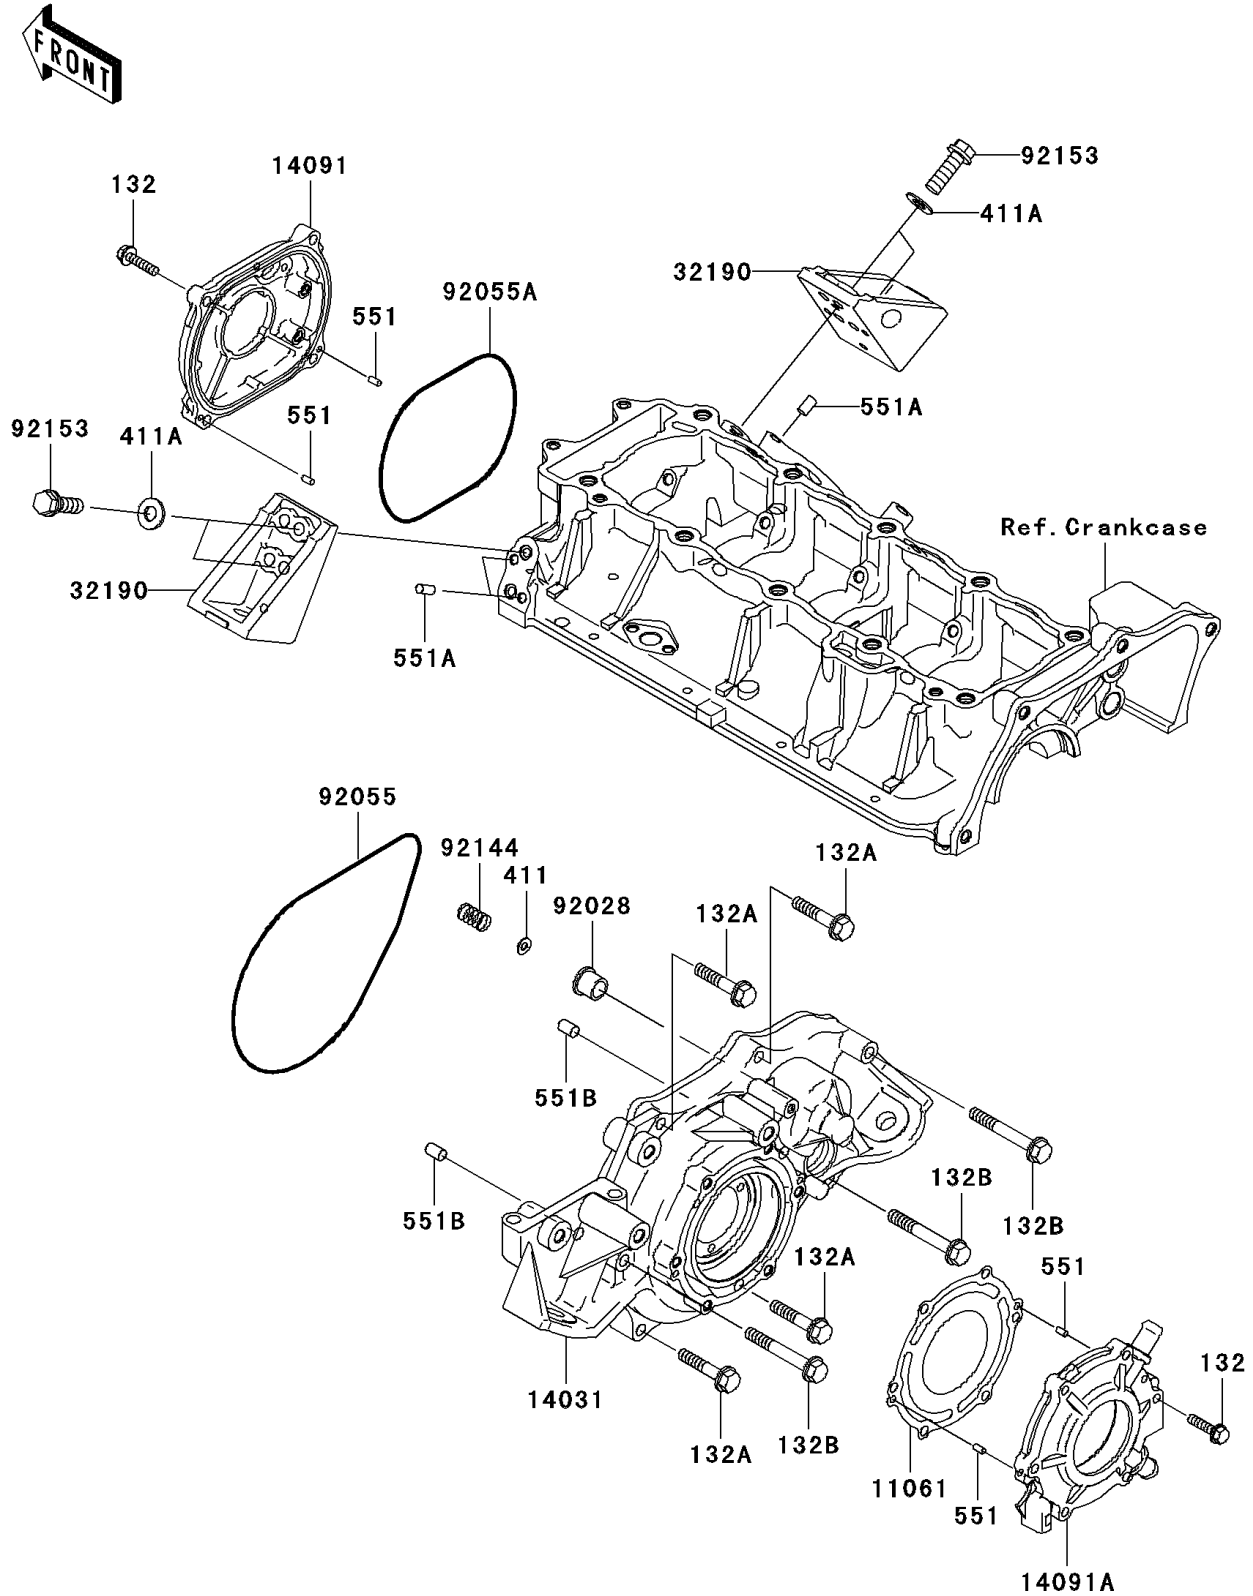

2007 Ultra 250X

PARTS DIAGRAM

Engine Cover(s)

E1431

2007 Ultra 250X

PARTS LIST

Engine Cover(s)

ITEM NAME

PART NUMBER

QUANTITY
