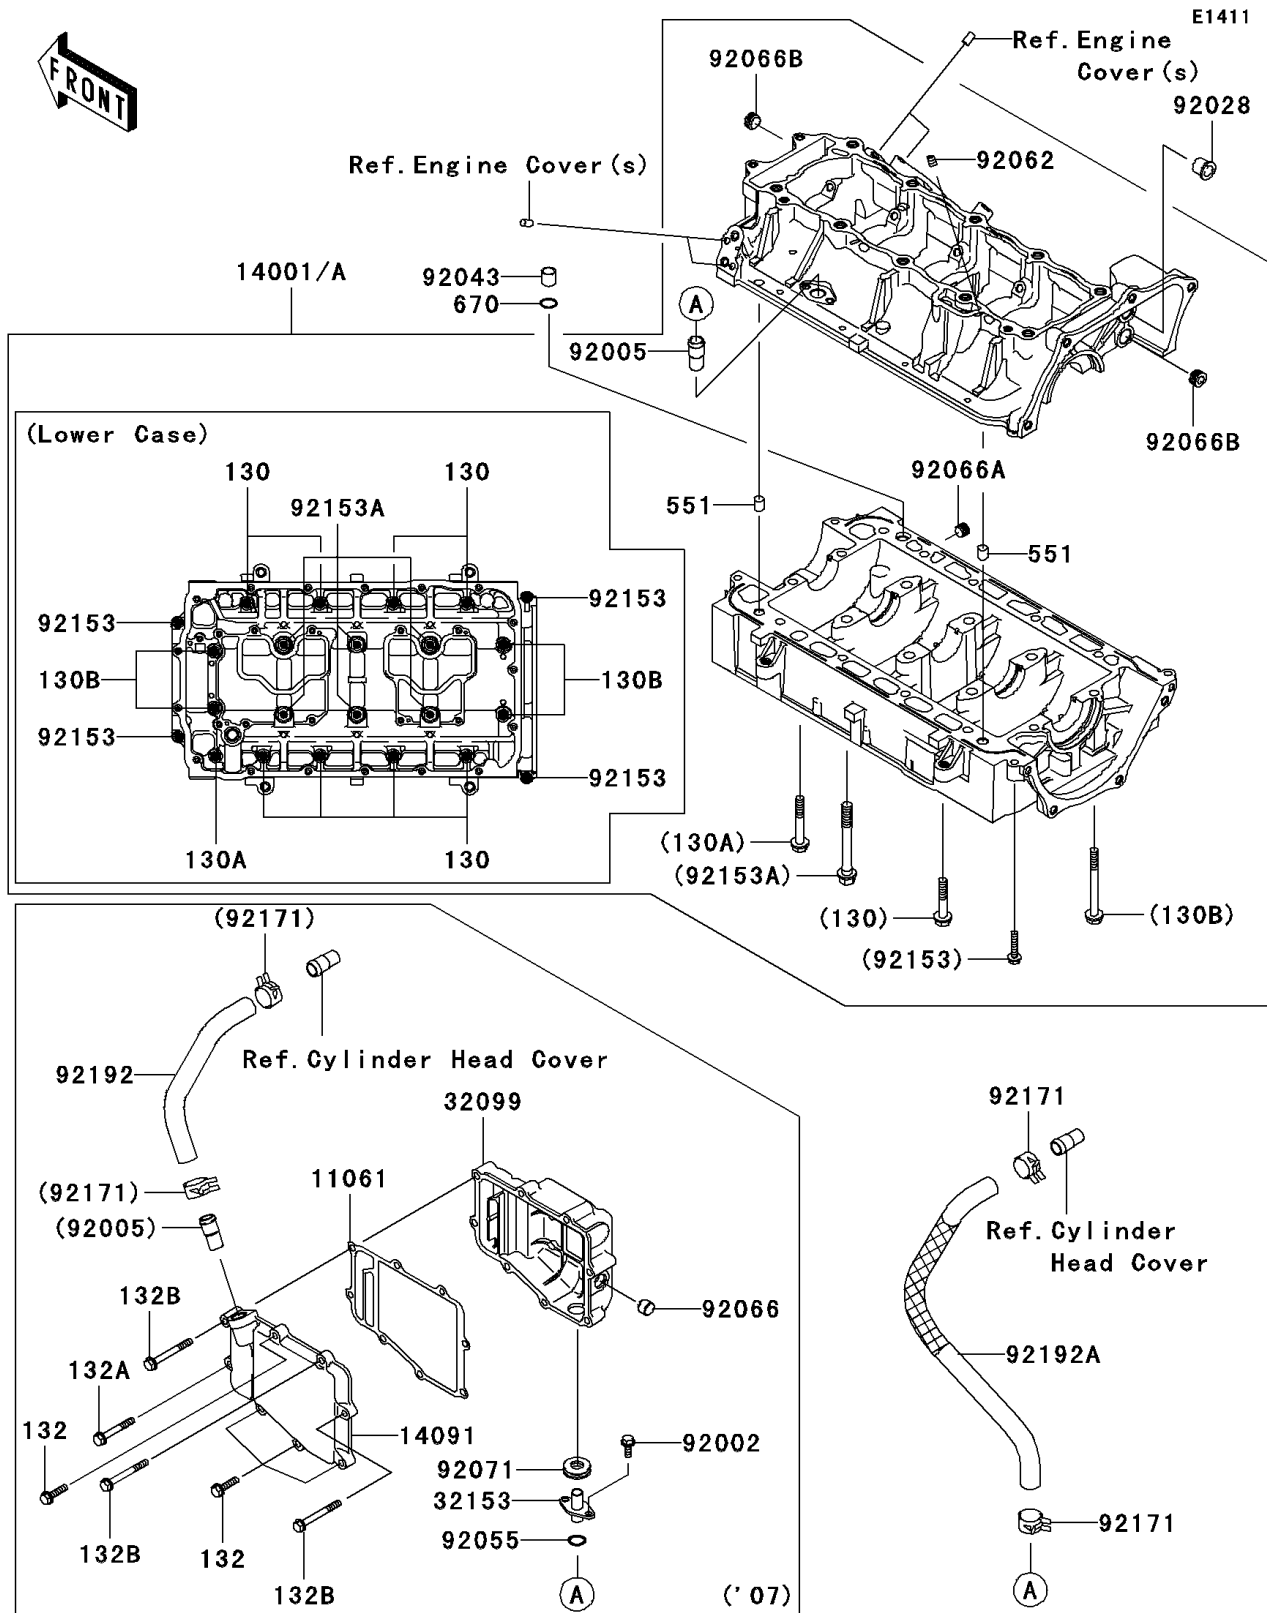

2008 Ultra 250X

PARTS DIAGRAM

Crankcase

2008 Ultra 250X

PARTS LIST

Crankcase

ITEM NAME

PART NUMBER

QUANTITY
