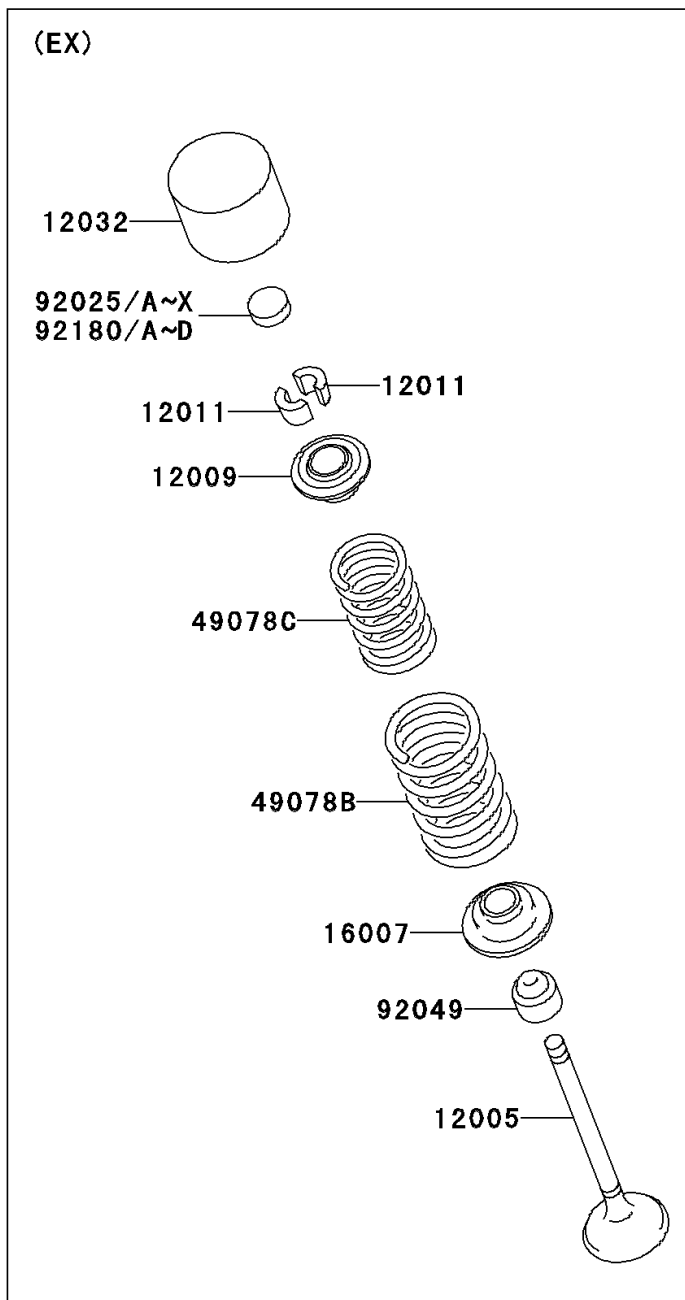

2008 Ultra 250X

PARTS DIAGRAM

Valve(s)

E1210

2008 Ultra 250X

PARTS LIST

Valve(s)

ITEM NAME

PART NUMBER

QUANTITY
