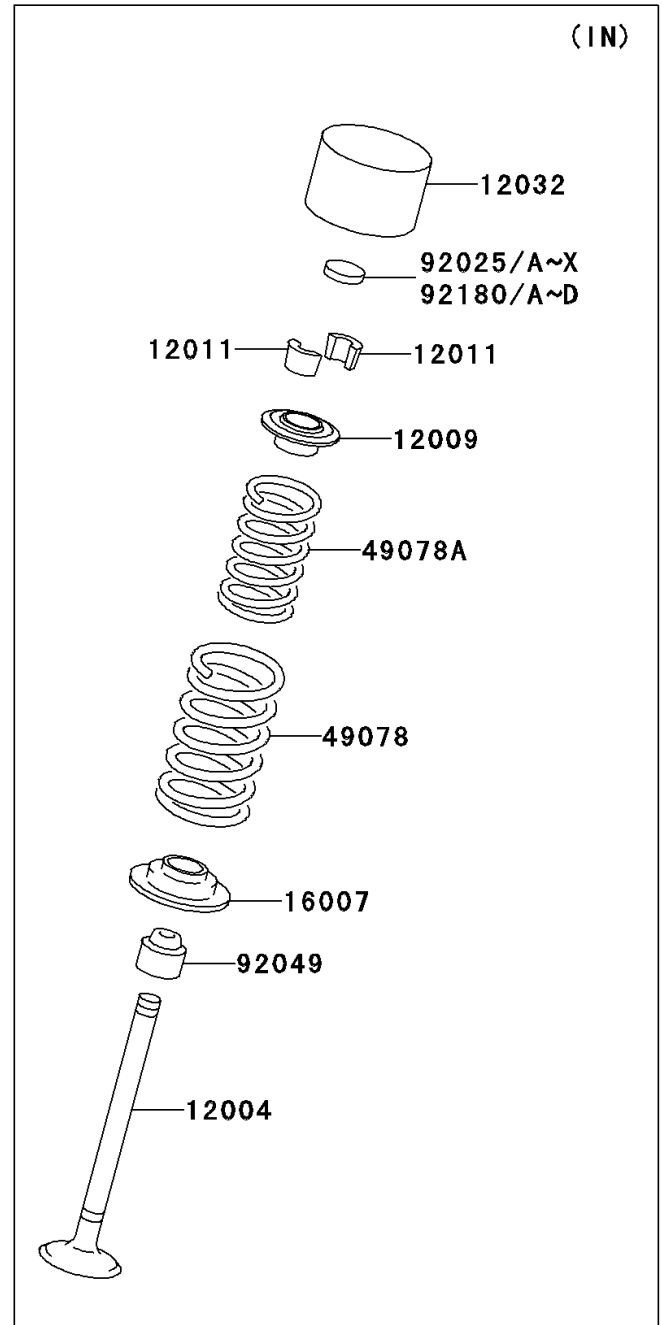

2008 Ultra 250X

PARTS DIAGRAM

Valve(s)

E1210

2008 Ultra 250X

PARTS LIST

Valve(s)

ITEM NAME

PART NUMBER

QUANTITY
