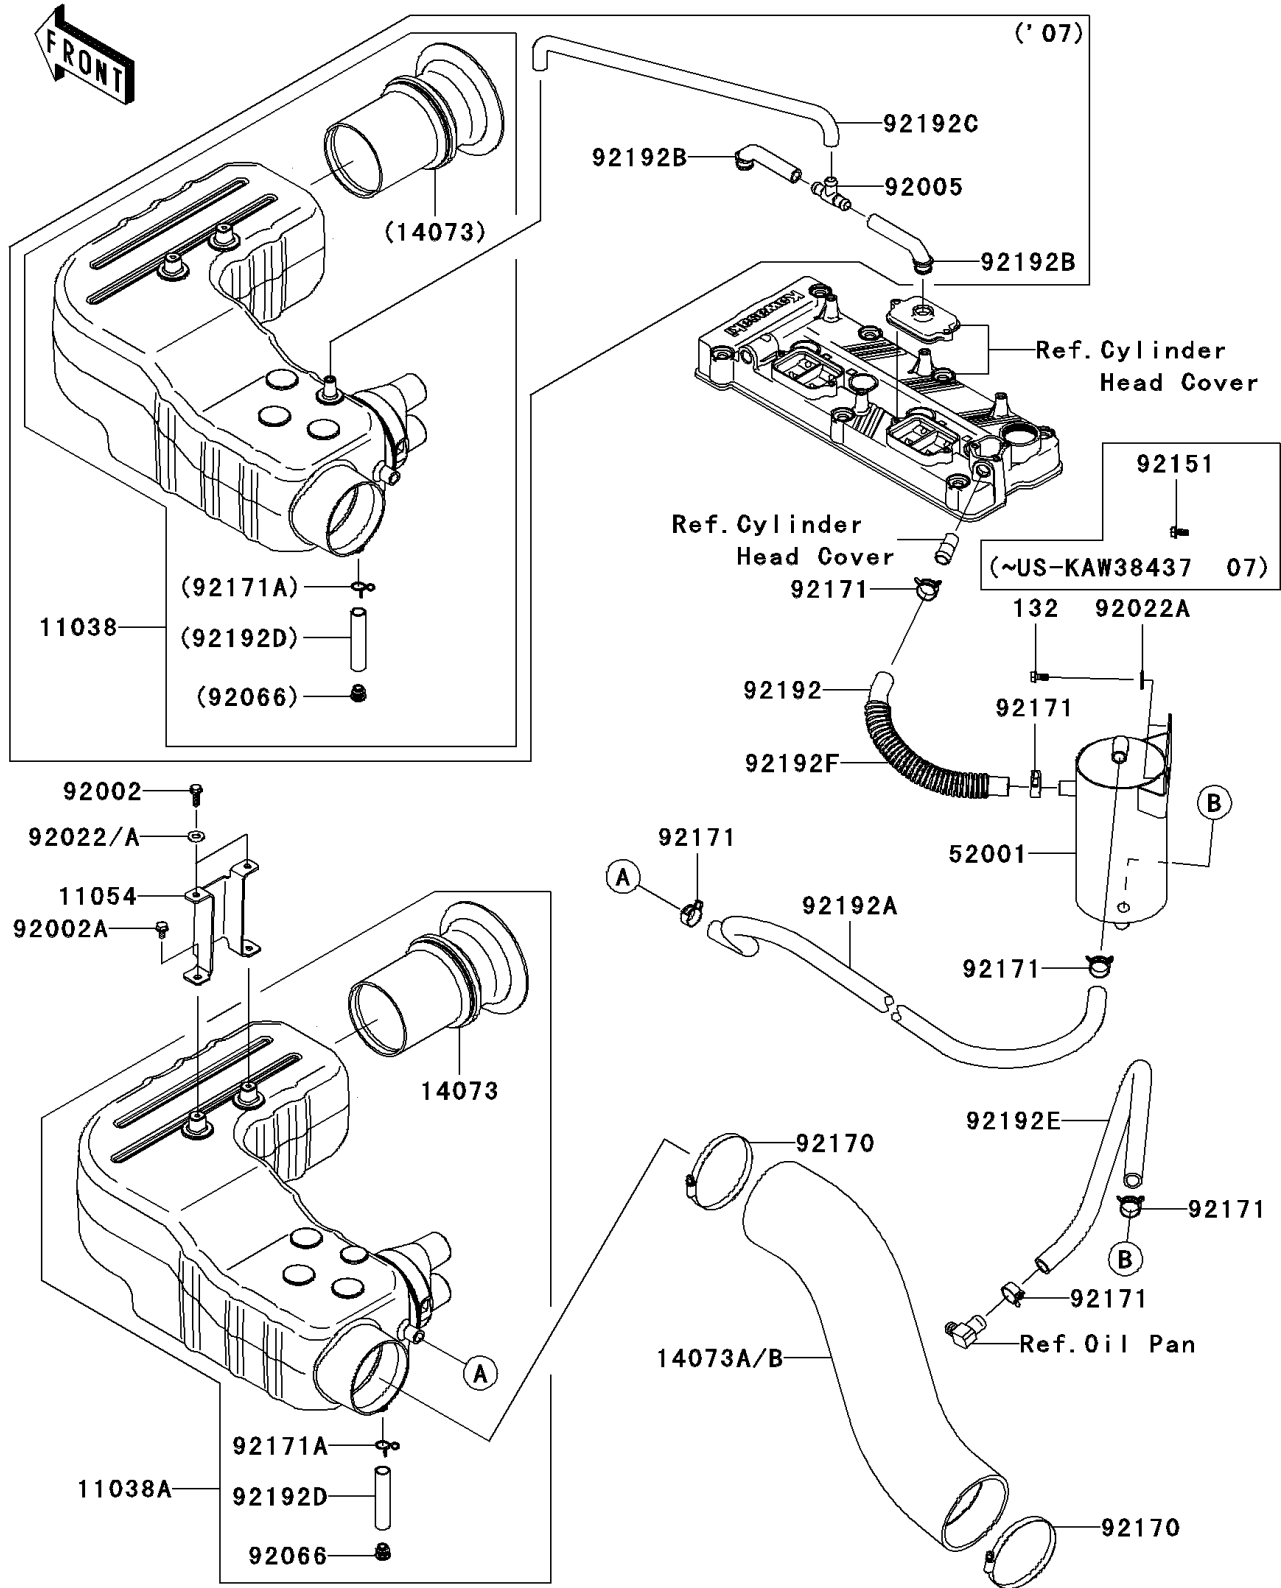

2008 Ultra 250X

PARTS DIAGRAM

Intake Silencer

E1130

2008 Ultra 250X

PARTS LIST

Intake Silencer

ITEM NAME

PART NUMBER

QUANTITY
