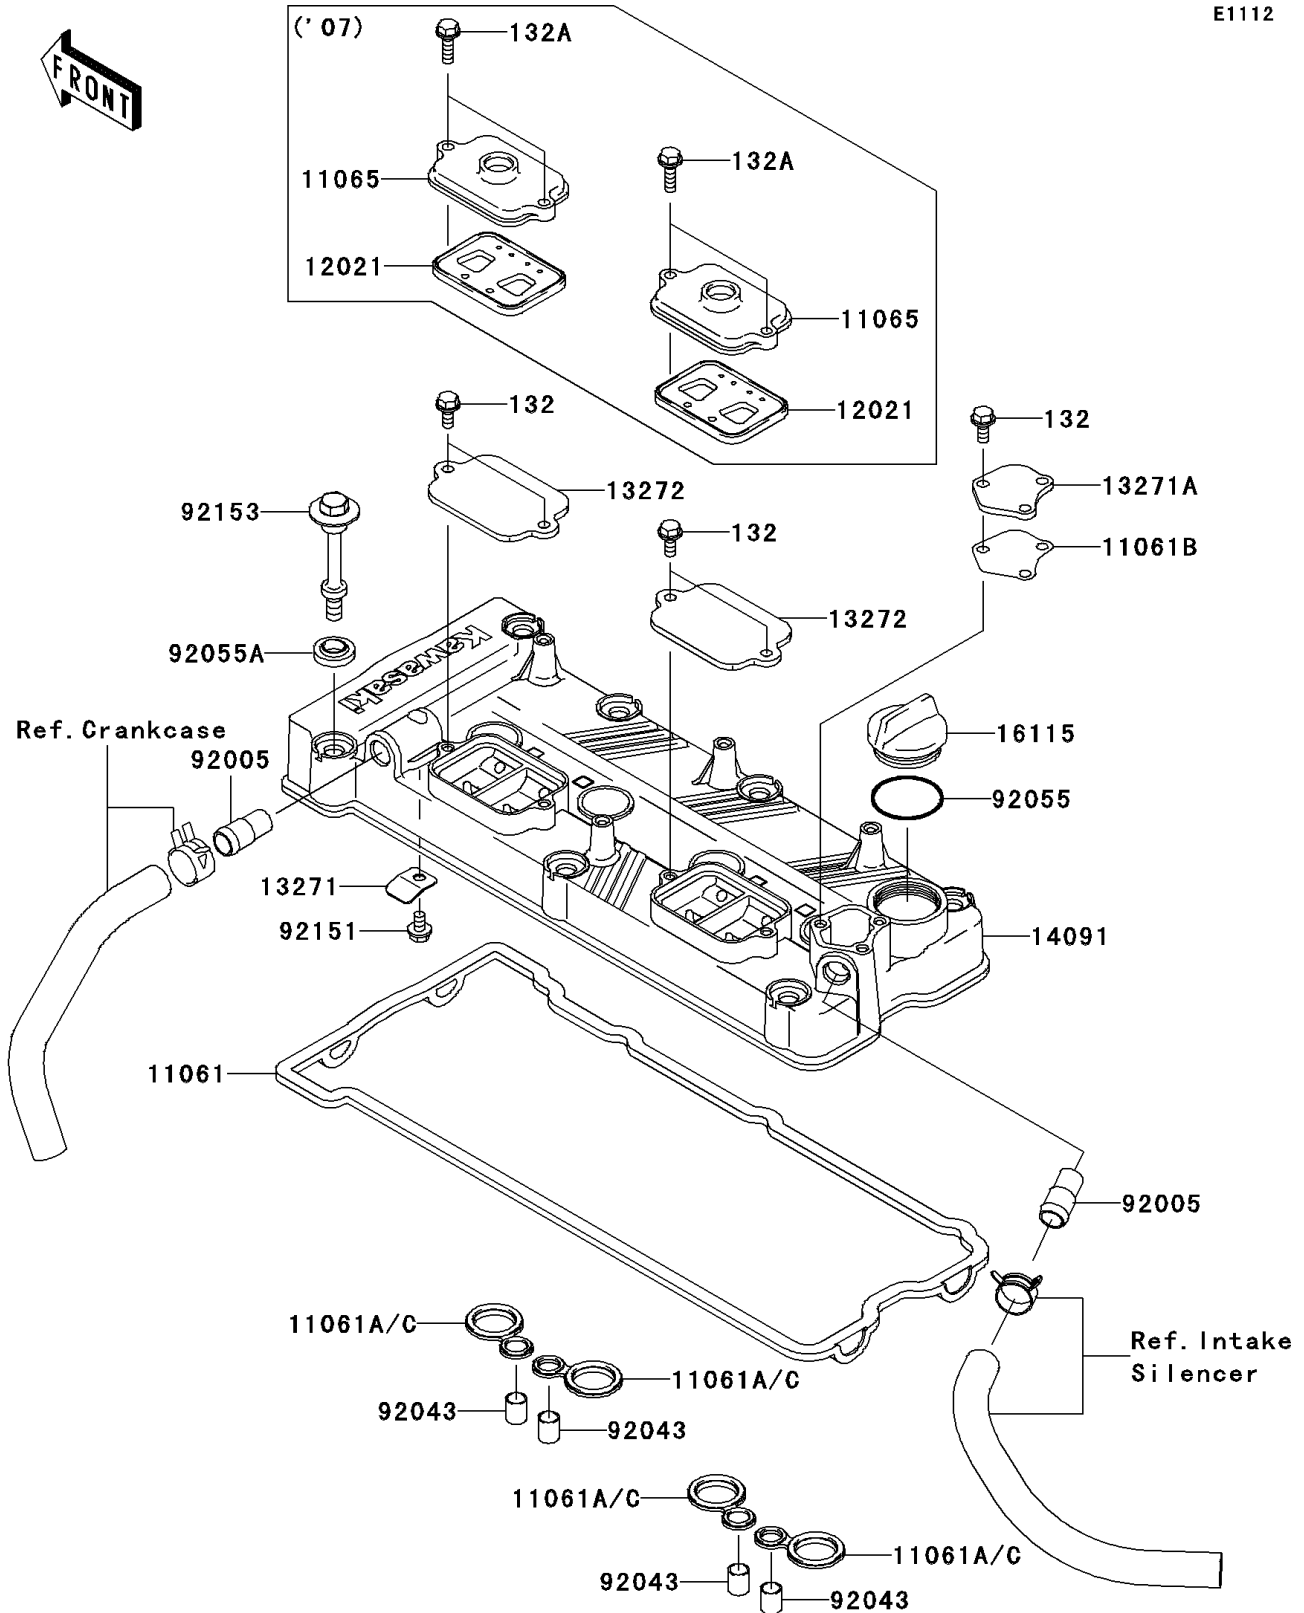

2008 Ultra 250X

PARTS DIAGRAM

Cylinder Head Cover

E1112

2008 Ultra 250X

PARTS LIST

Cylinder Head Cover

ITEM NAME

PART NUMBER

QUANTITY
