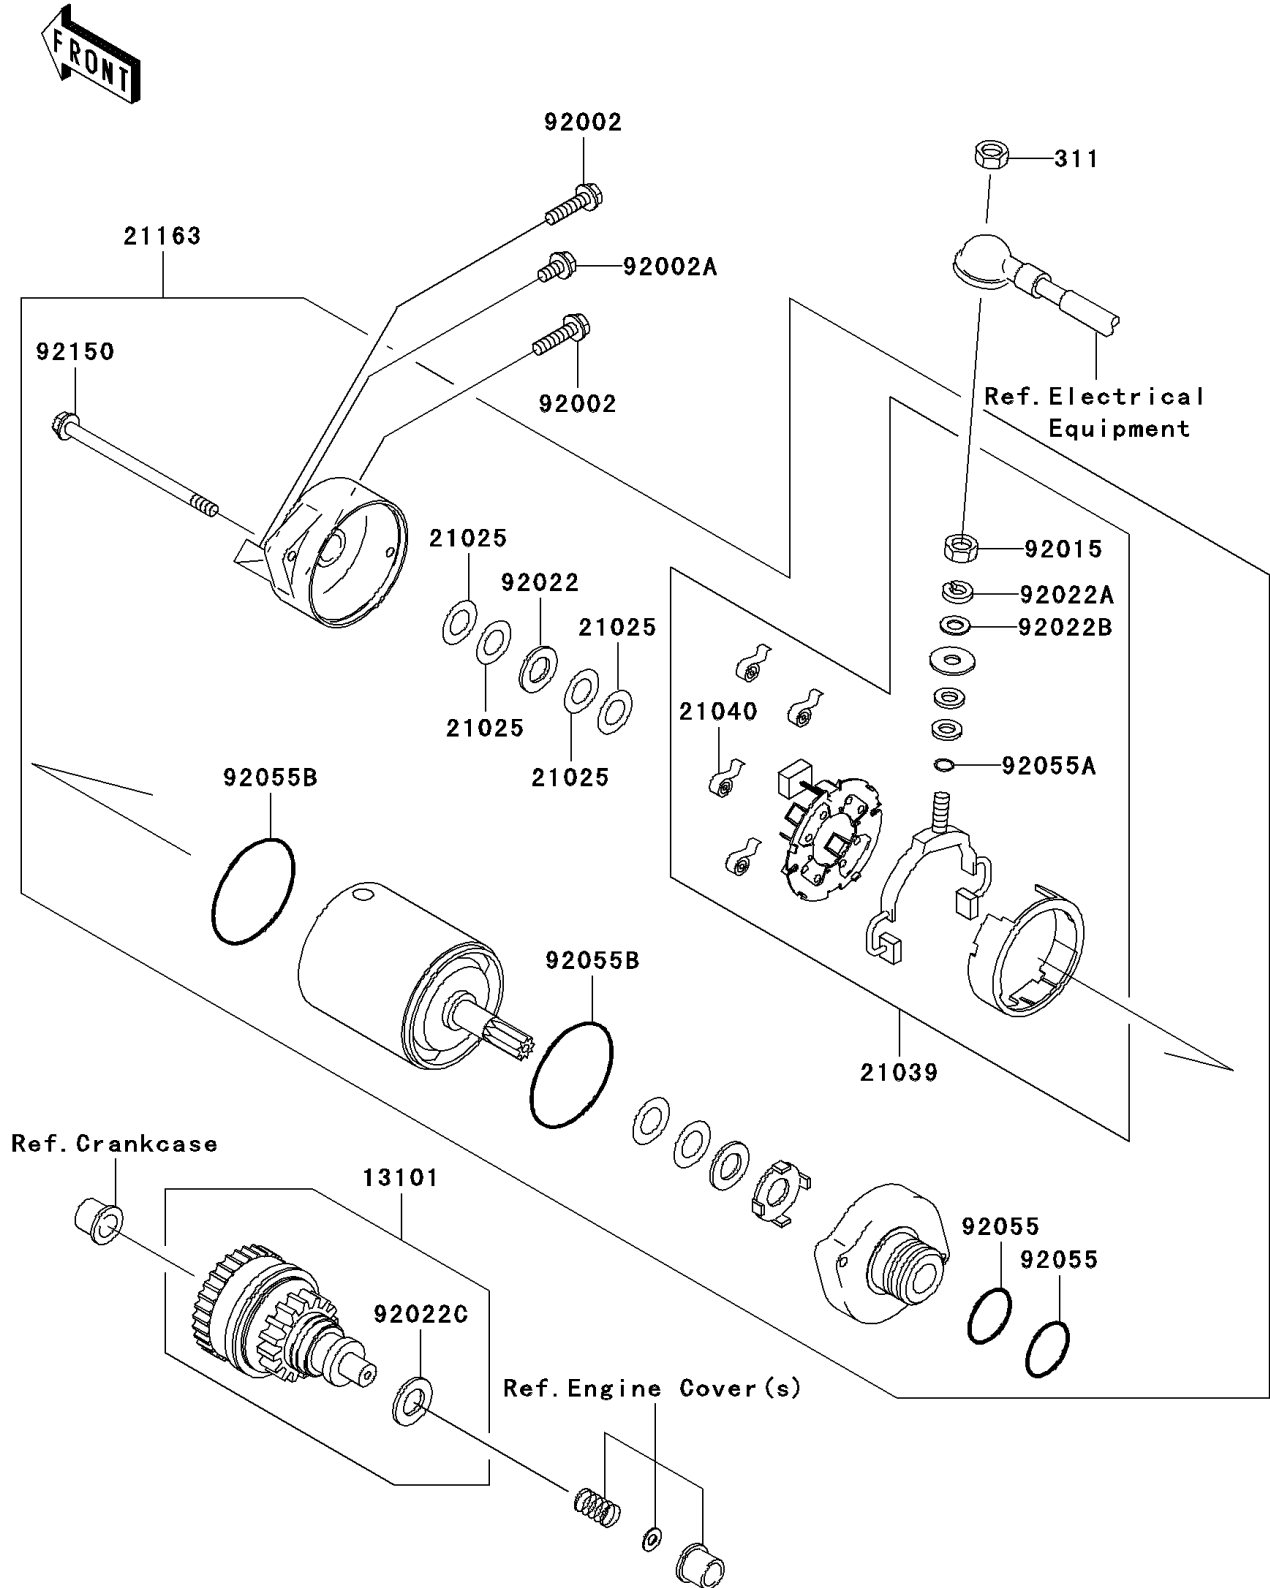

2007 Ultra LX

PARTS DIAGRAM

Starter Motor

E1840

2007 Ultra LX

PARTS LIST

Starter Motor

ITEM NAME	PART NUMBER	QUANTITY
GEAR-ASSY (Ref # 13101)	13101-3710	1
WASHER,9.1X18X0.2 (Ref # 21025)	21025-011	AR
BRUSH,CARBON (Ref # 21039)	21039-3703	1
SPRING-BRUSH (Ref # 21040)	21040-1055	4
STARTER-ELECTRIC (Ref # 21163)	21163-3721	1
BOLT,6X25 (Ref # 92002)	92002-3714	2
BOLT,6X12 (Ref # 92002A)	92002-3763	1
NUT,6MM (Ref # 92015)	92015-3710	1
WASHER,9.1X18X0.8 (Ref # 92022)	92022-1132	1
WASHER,6MM (Ref # 92022A)	92022-3711	1
WASHER,6MM (Ref # 92022B)	92022-3713	1
WASHER,12X24X1.0 (Ref # 92022C)	92022-3731	1
RING-O (Ref # 92055)	92055-1276	2
RING-O,4.5X2.0 (Ref # 92055A)	92055-1370	1
RING-O,STARTER MOTOR (Ref # 92055B)	92055-1381	2
BOLT (Ref # 92150)	92150-3772	2
NUT-HEX,6MM (Ref # 311)	311R0600	1