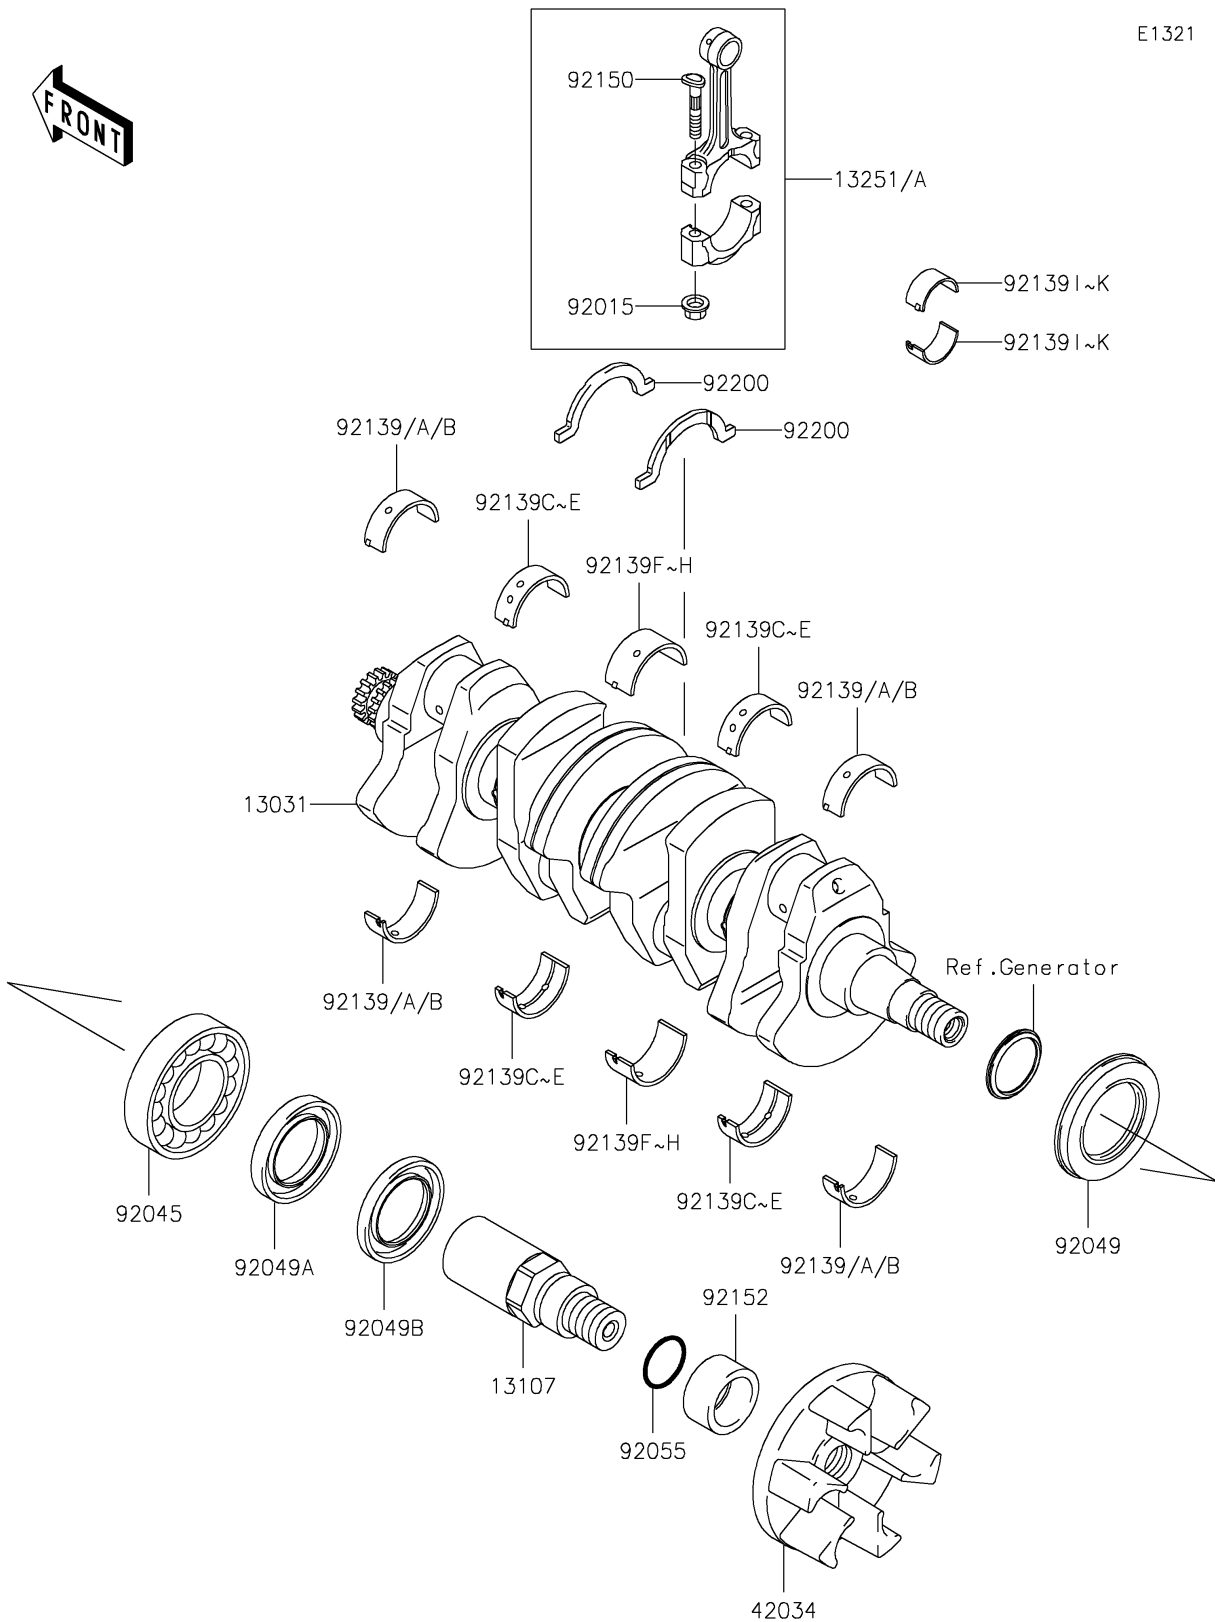

2007 Ultra LX

PARTS DIAGRAM

Crankshaft

E1321

2007 Ultra LX

PARTS LIST

Crankshaft

ITEM NAME

PART NUMBER

QUANTITY
