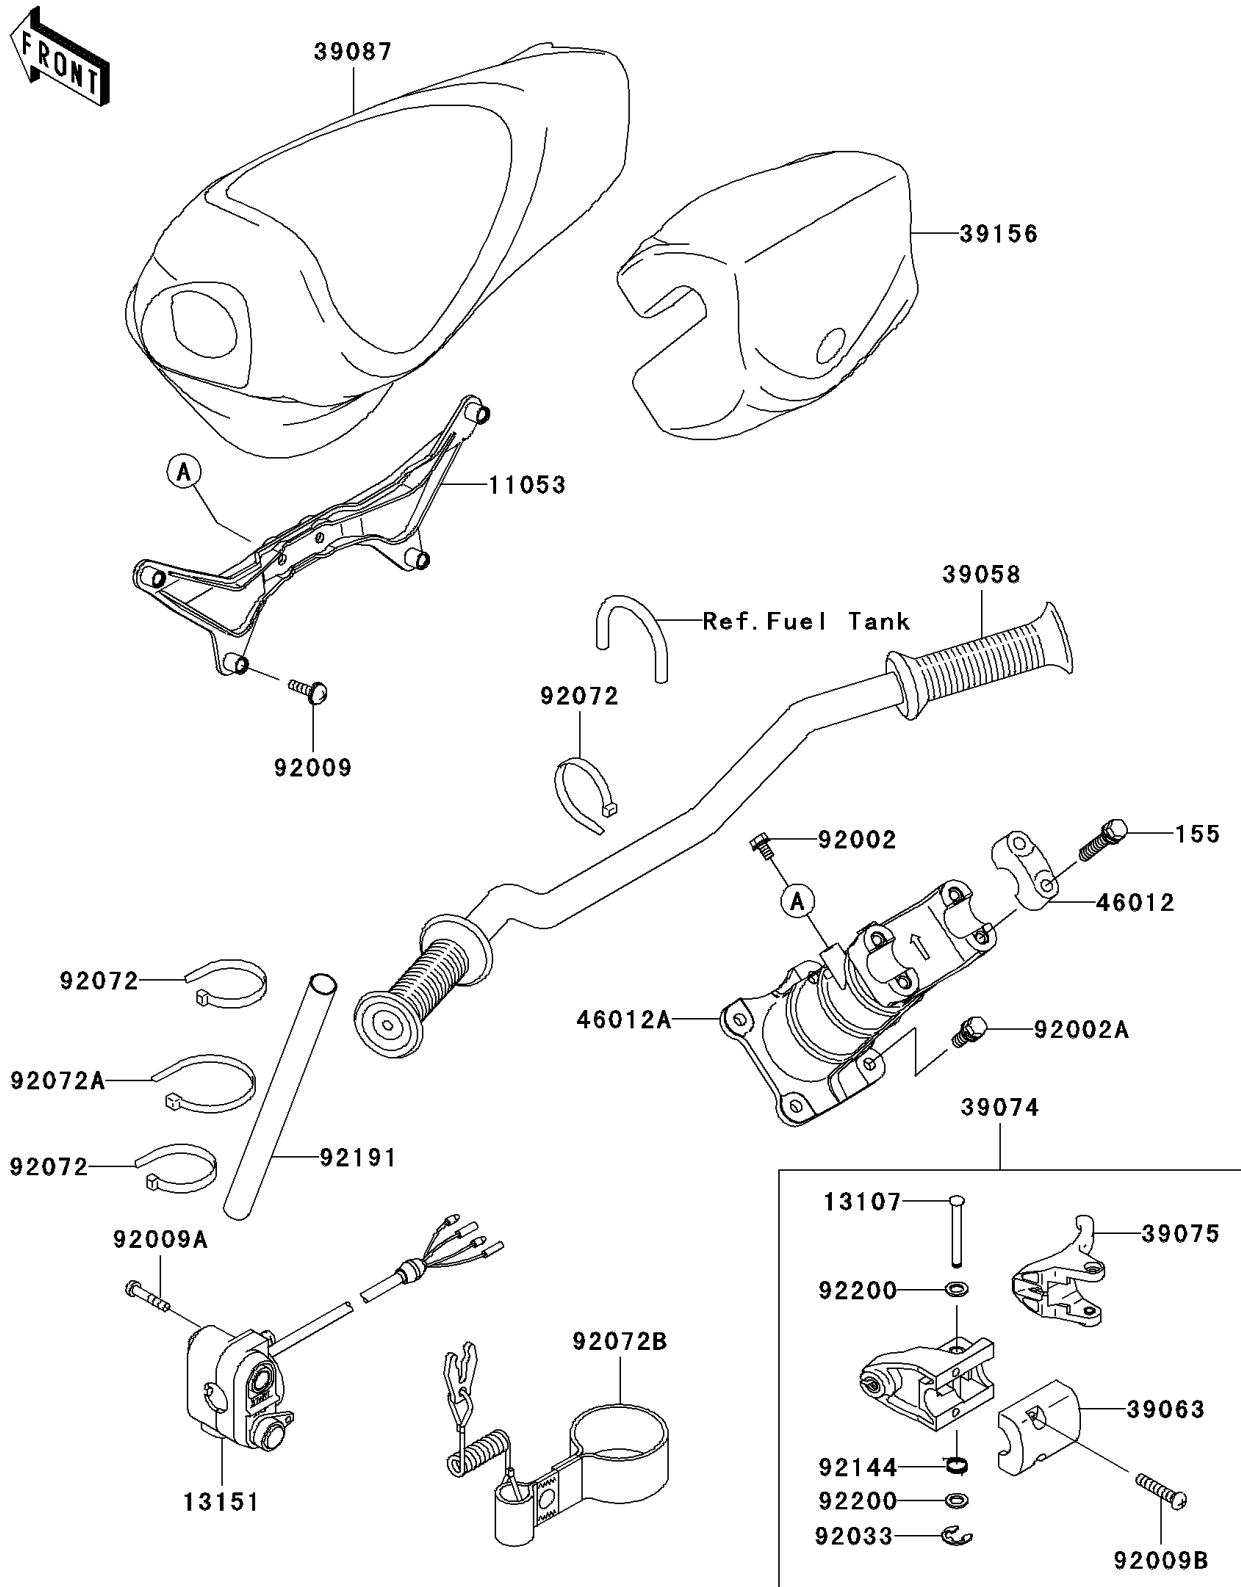

2005 STX-12F

PARTS DIAGRAM

Handlebar

F3172

2005 STX-12F

PARTS LIST

Handlebar

Kawasaki

Let the Good Times Roll®

ITEM NAME

PART NUMBER

QUANTITY
