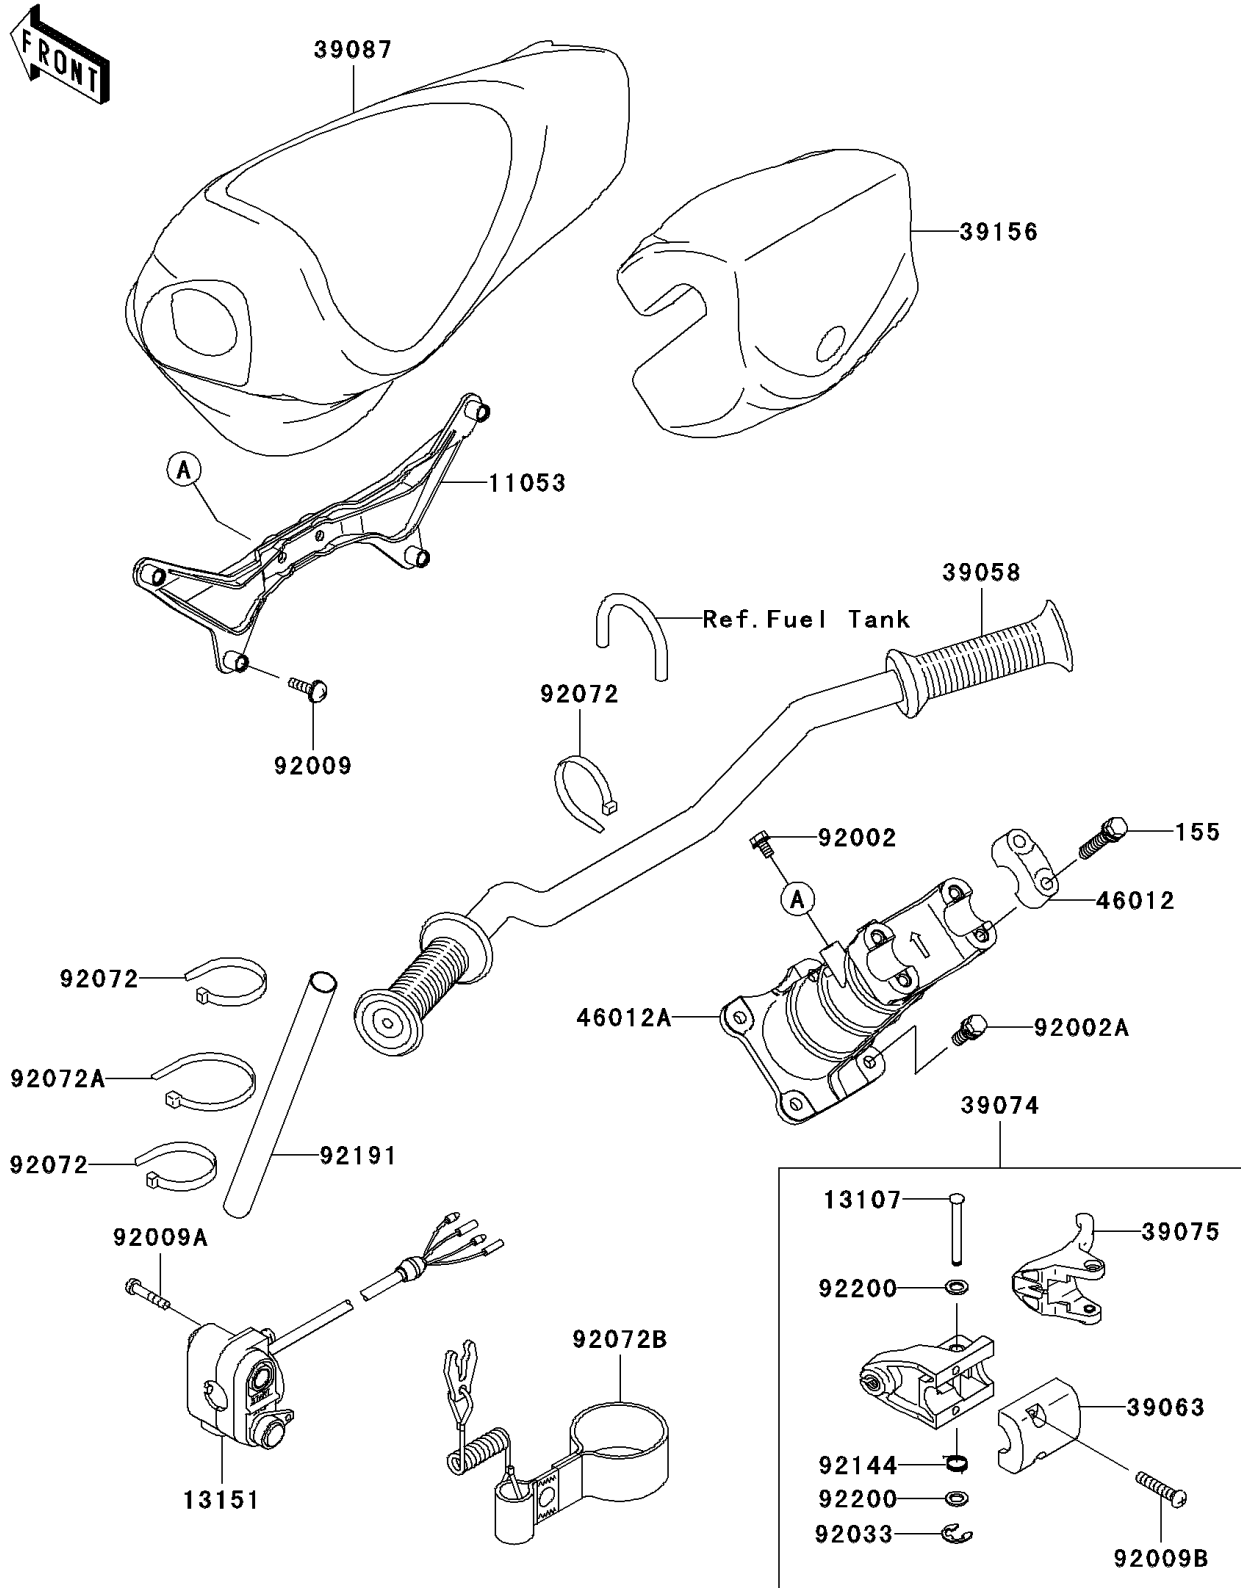

2005 STX-12F

PARTS DIAGRAM

Handlebar

F3172

2005 STX-12F

PARTS LIST

Handlebar

Kawasaki

Let the Good Times Roll®

ITEM NAME

PART NUMBER

QUANTITY
