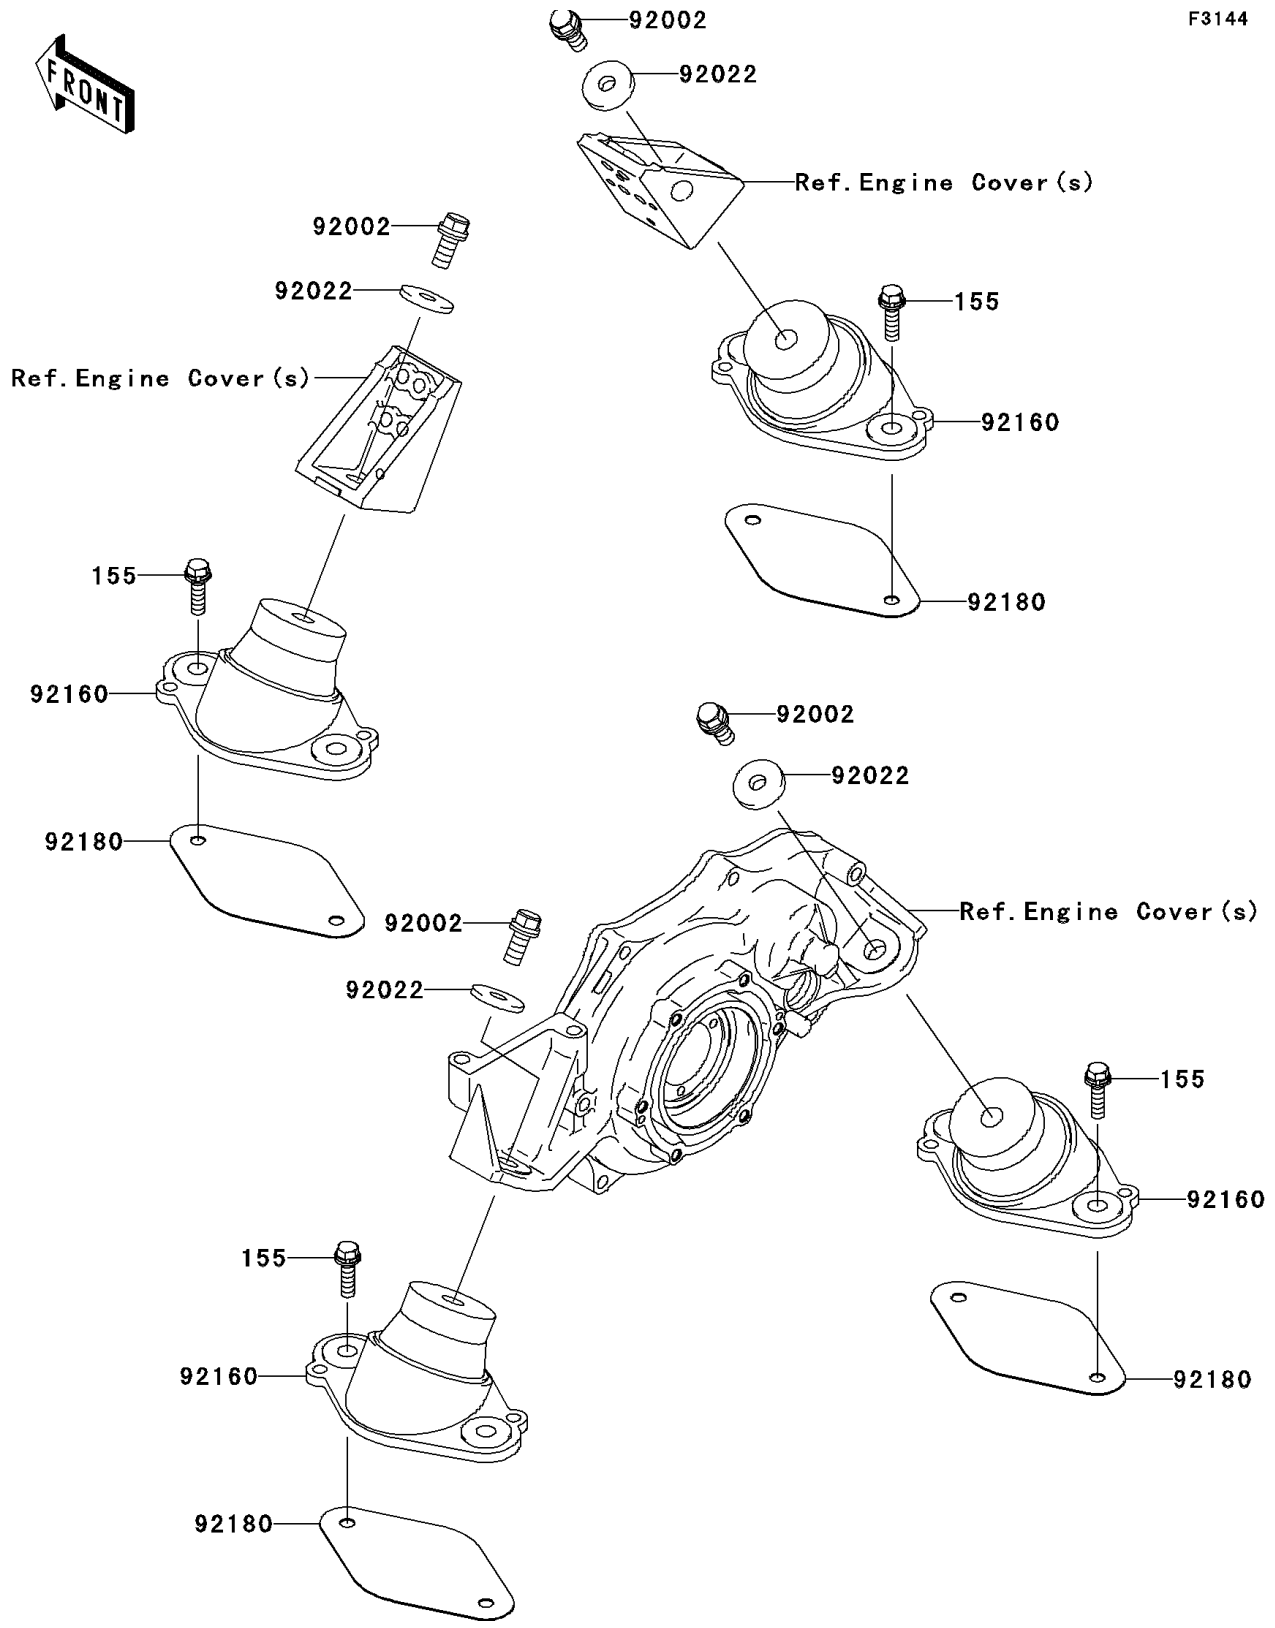

2005 STX-12F

PARTS DIAGRAM

Engine Mount

F3144

2005 STX-12F

PARTS LIST

Engine Mount

Kawasaki

Let the Good Times Roll®

ITEM NAME

PART NUMBER

QUANTITY
