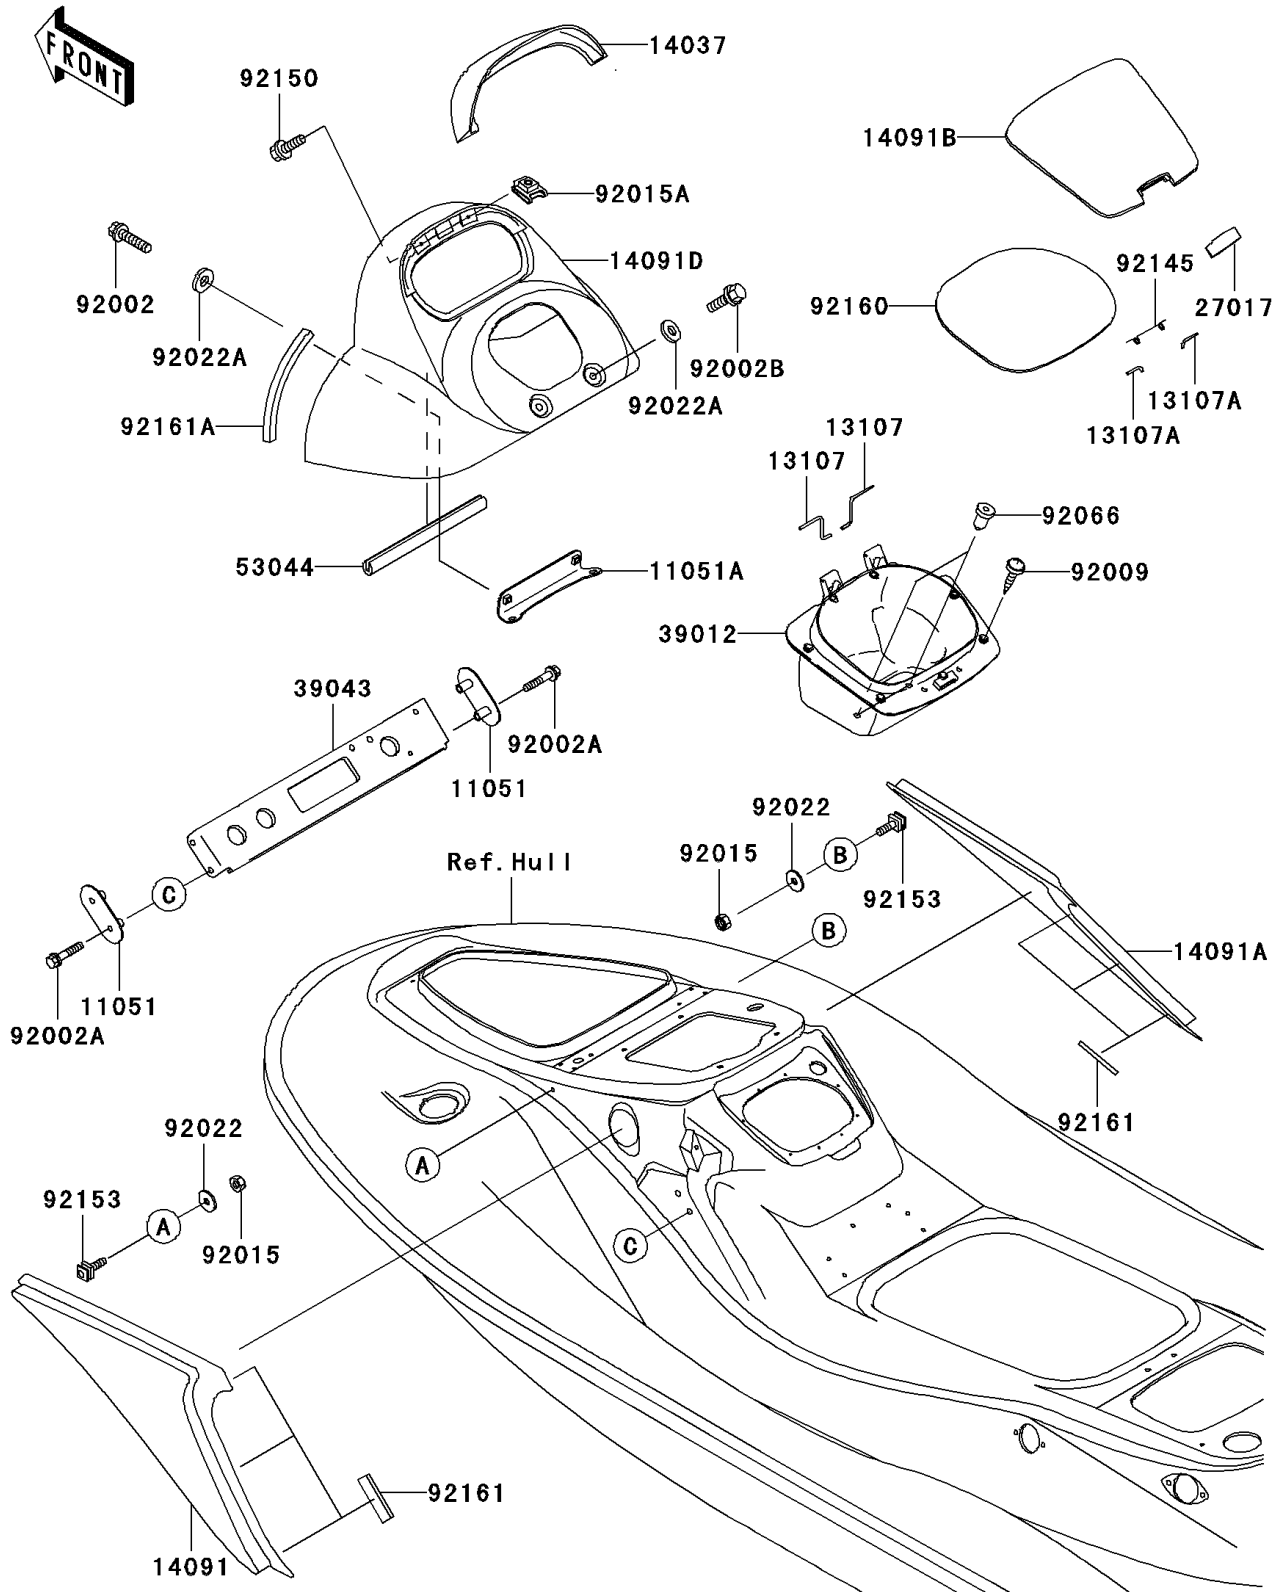

2005 STX-12F

PARTS DIAGRAM

Hull Middle Fittings

F3136

2005 STX-12F

PARTS LIST

Hull Middle Fittings

ITEM NAME

PART NUMBER

QUANTITY
