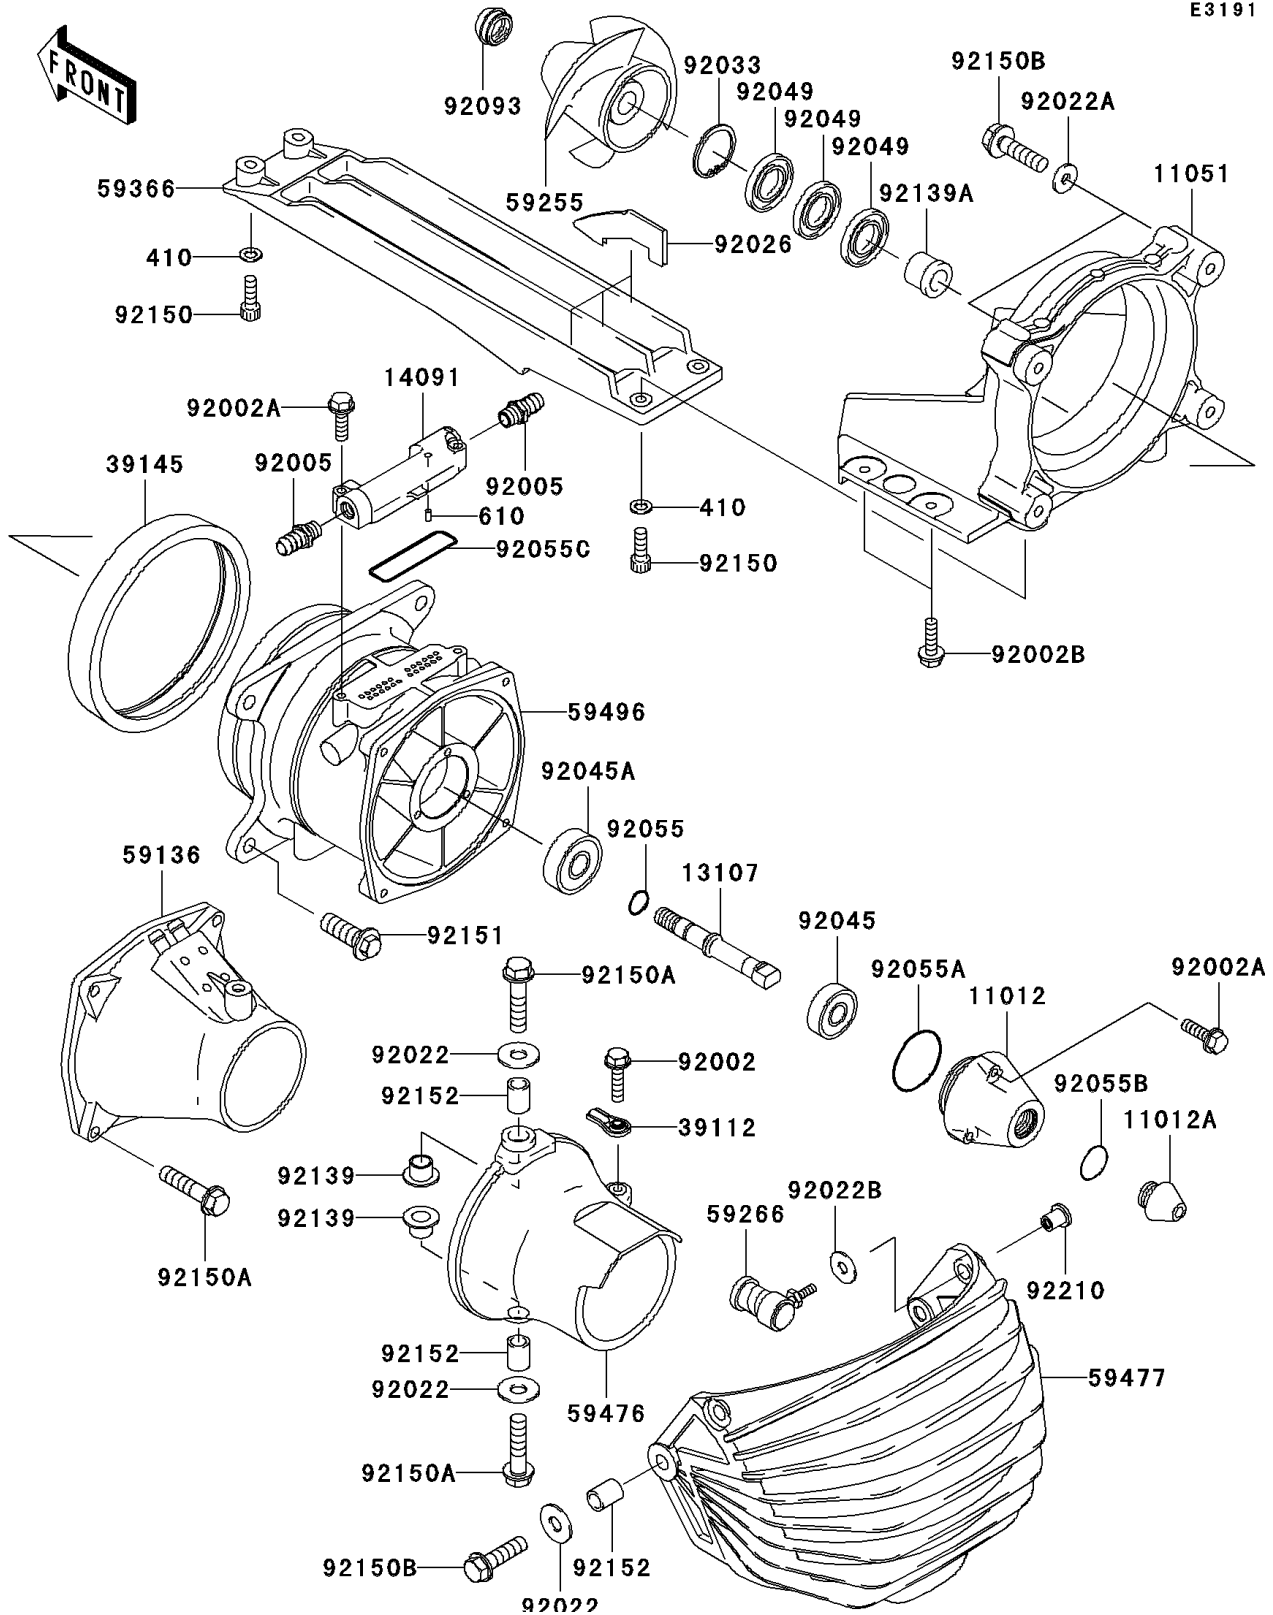

2005 STX-12F

PARTS DIAGRAM

Jet Pump

E3191

2005 STX-12F

PARTS LIST

Jet Pump

Kawasaki

Let the Good Times Roll®

ITEM NAME

PART NUMBER

QUANTITY
