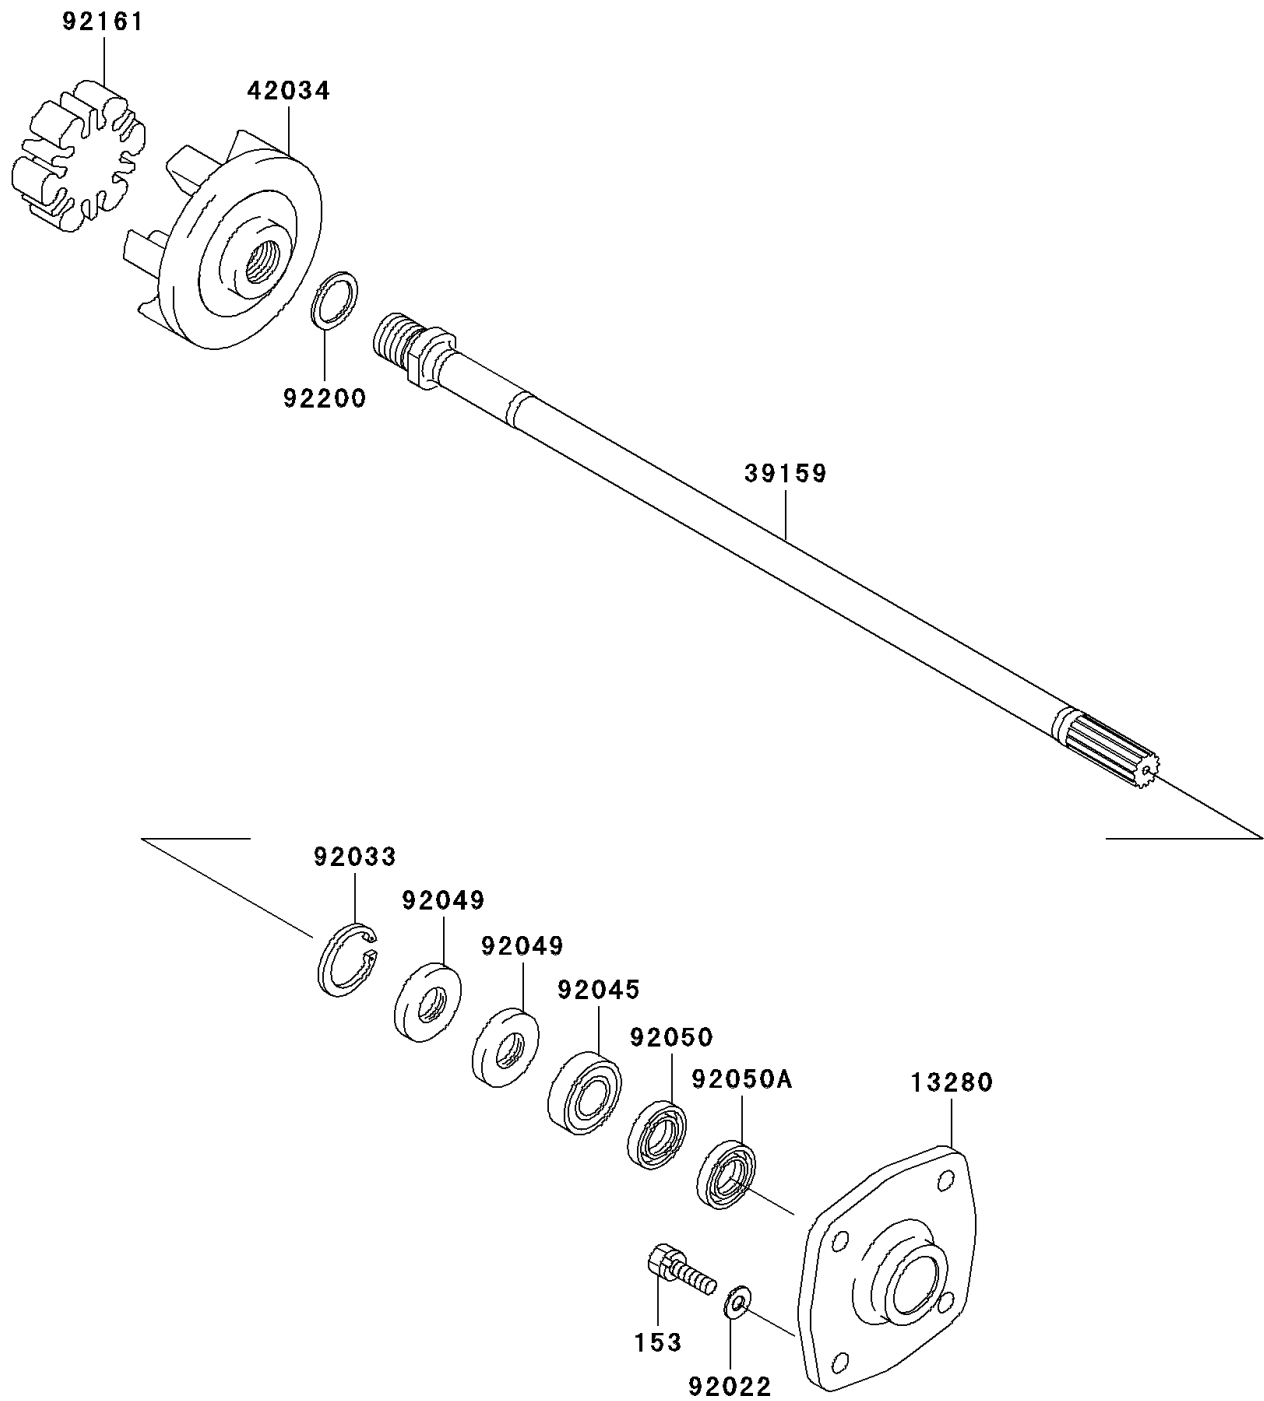

2005 STX-12F

PARTS DIAGRAM

Drive Shaft

E3134

2005 STX-12F

PARTS LIST

Drive Shaft

Kawasaki

Let the Good Times Roll®

ITEM NAME

PART NUMBER

QUANTITY
