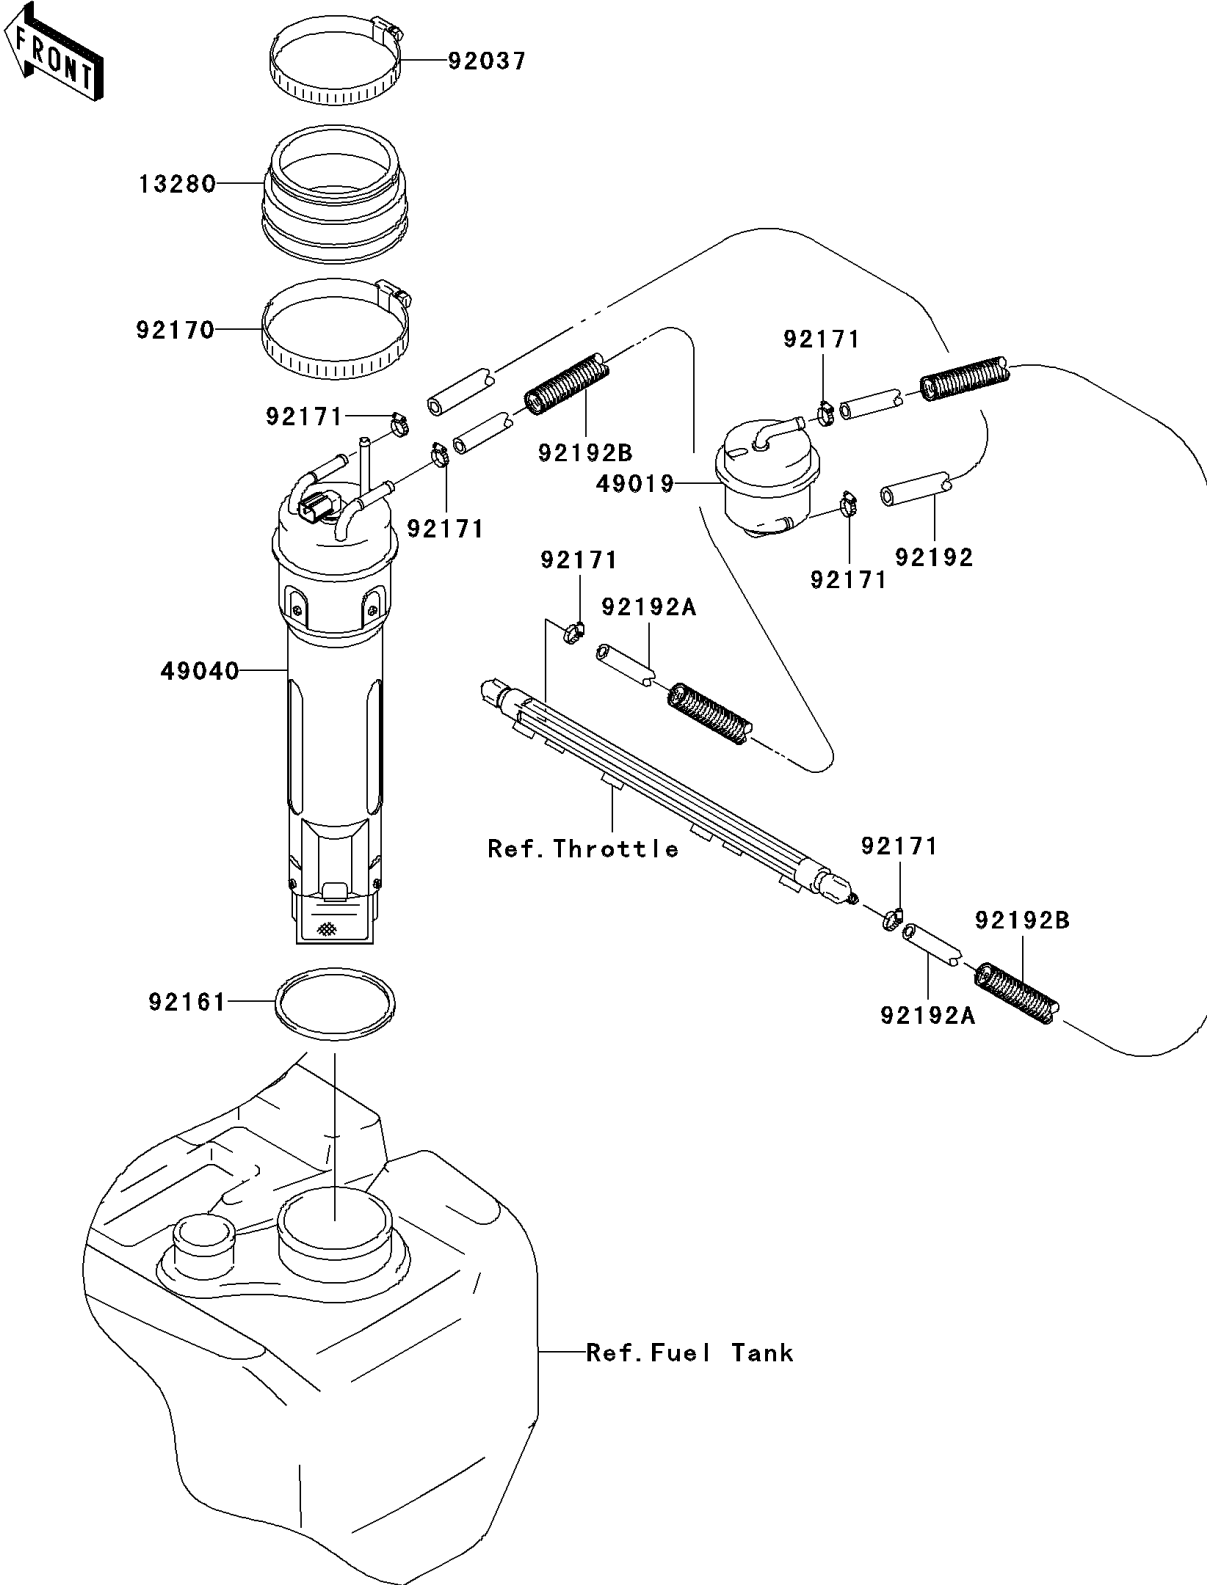

2005 STX-12F

PARTS DIAGRAM

Fuel Pump

E1520

2005 STX-12F

PARTS LIST

Fuel Pump

Kawasaki

Let the Good Times Roll®

ITEM NAME

PART NUMBER

QUANTITY
