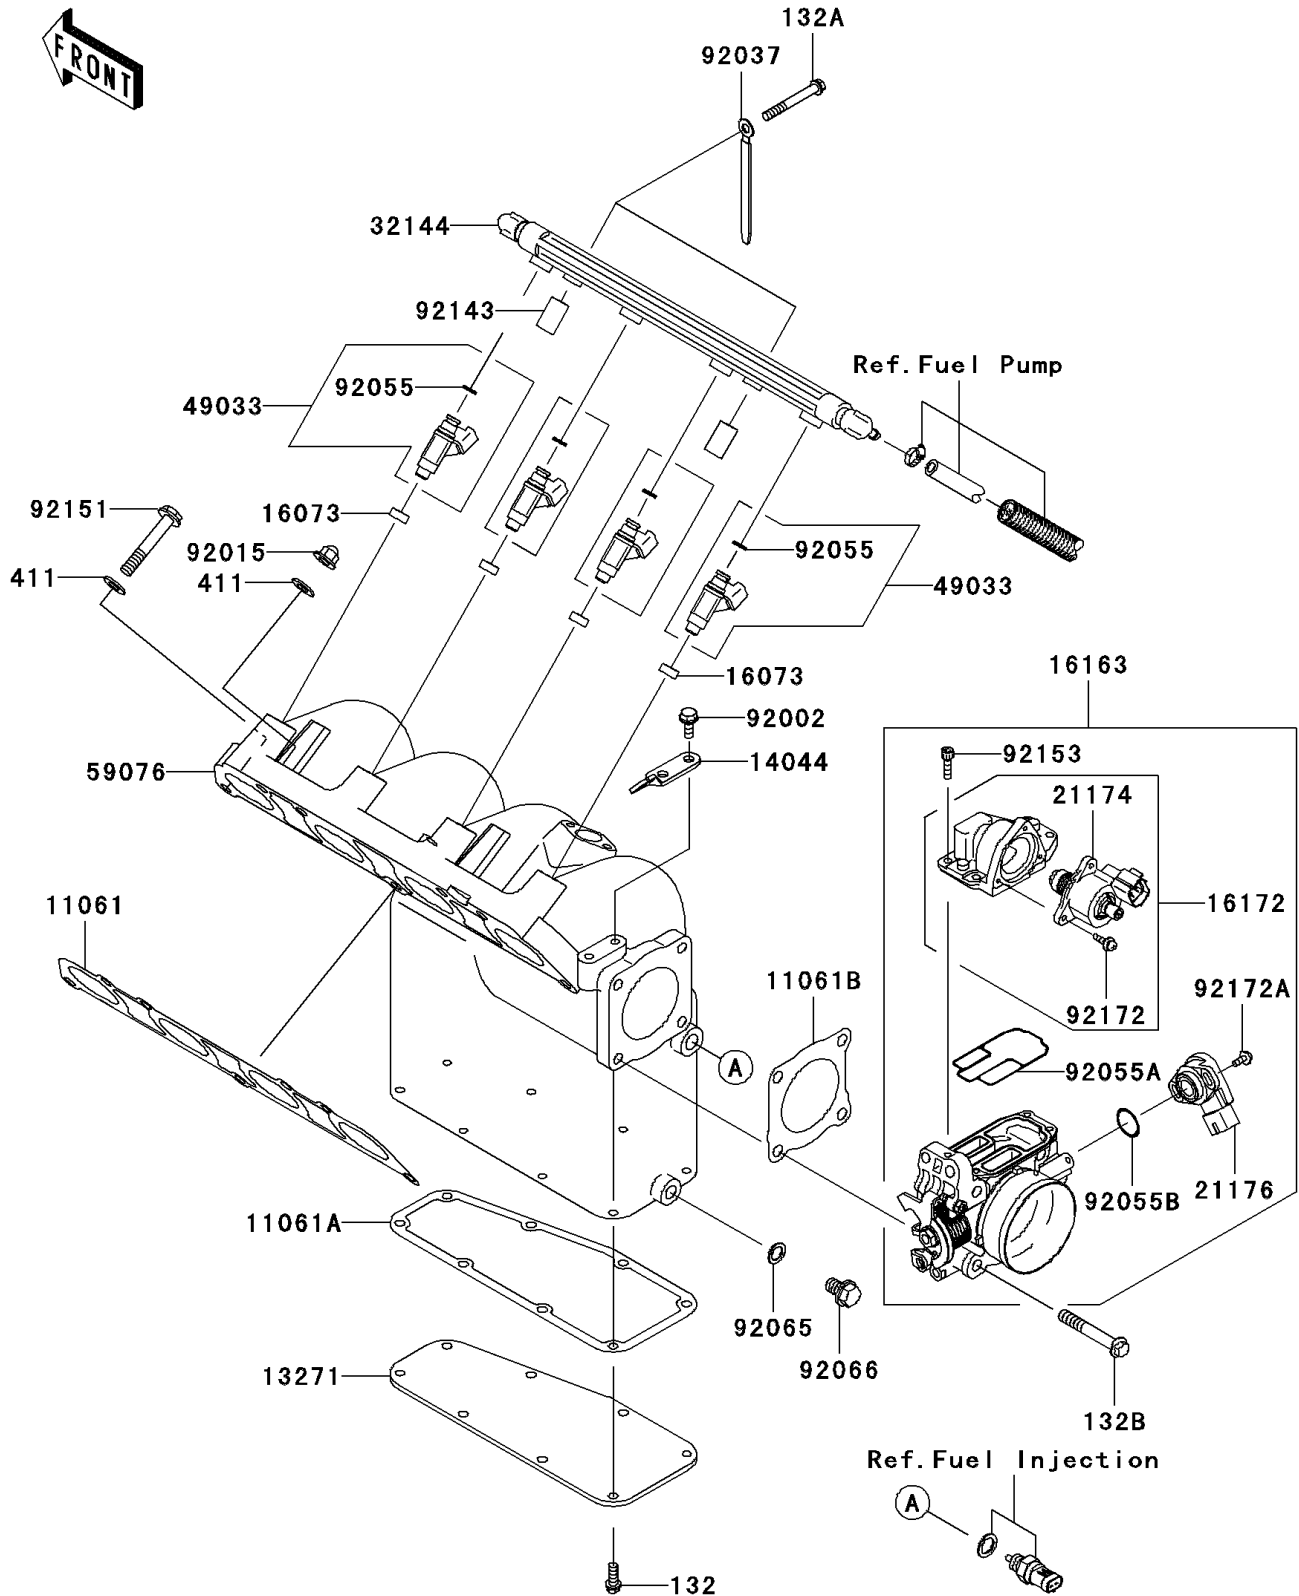

2005 STX-12F

PARTS DIAGRAM

Throttle

E1510

2005 STX-12F

PARTS LIST

Throttle

ITEM NAME

PART NUMBER

QUANTITY
