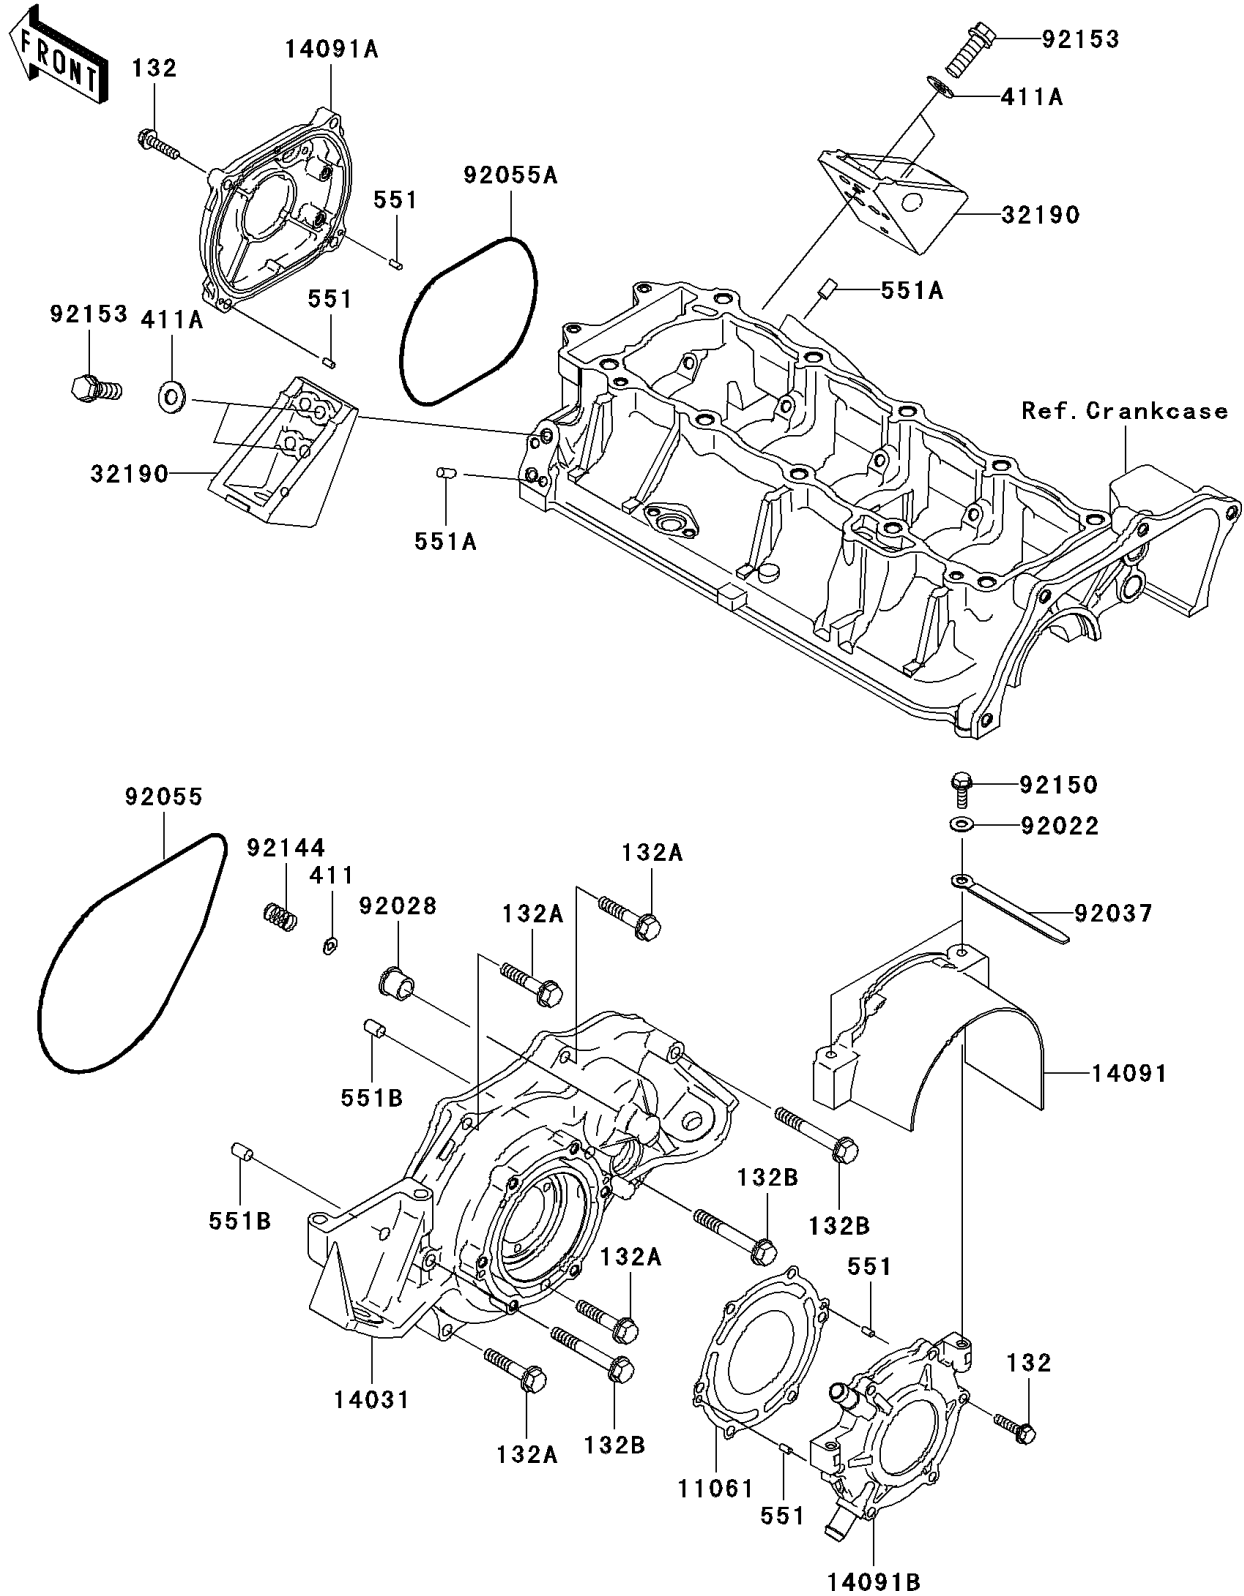

# 2005 STX-12F

## PARTS DIAGRAM

### Engine Cover(s)

E1431

## PARTS LIST

Engine Cover(s)

**ITEM NAME**

**PART NUMBER**

**QUANTITY**

---