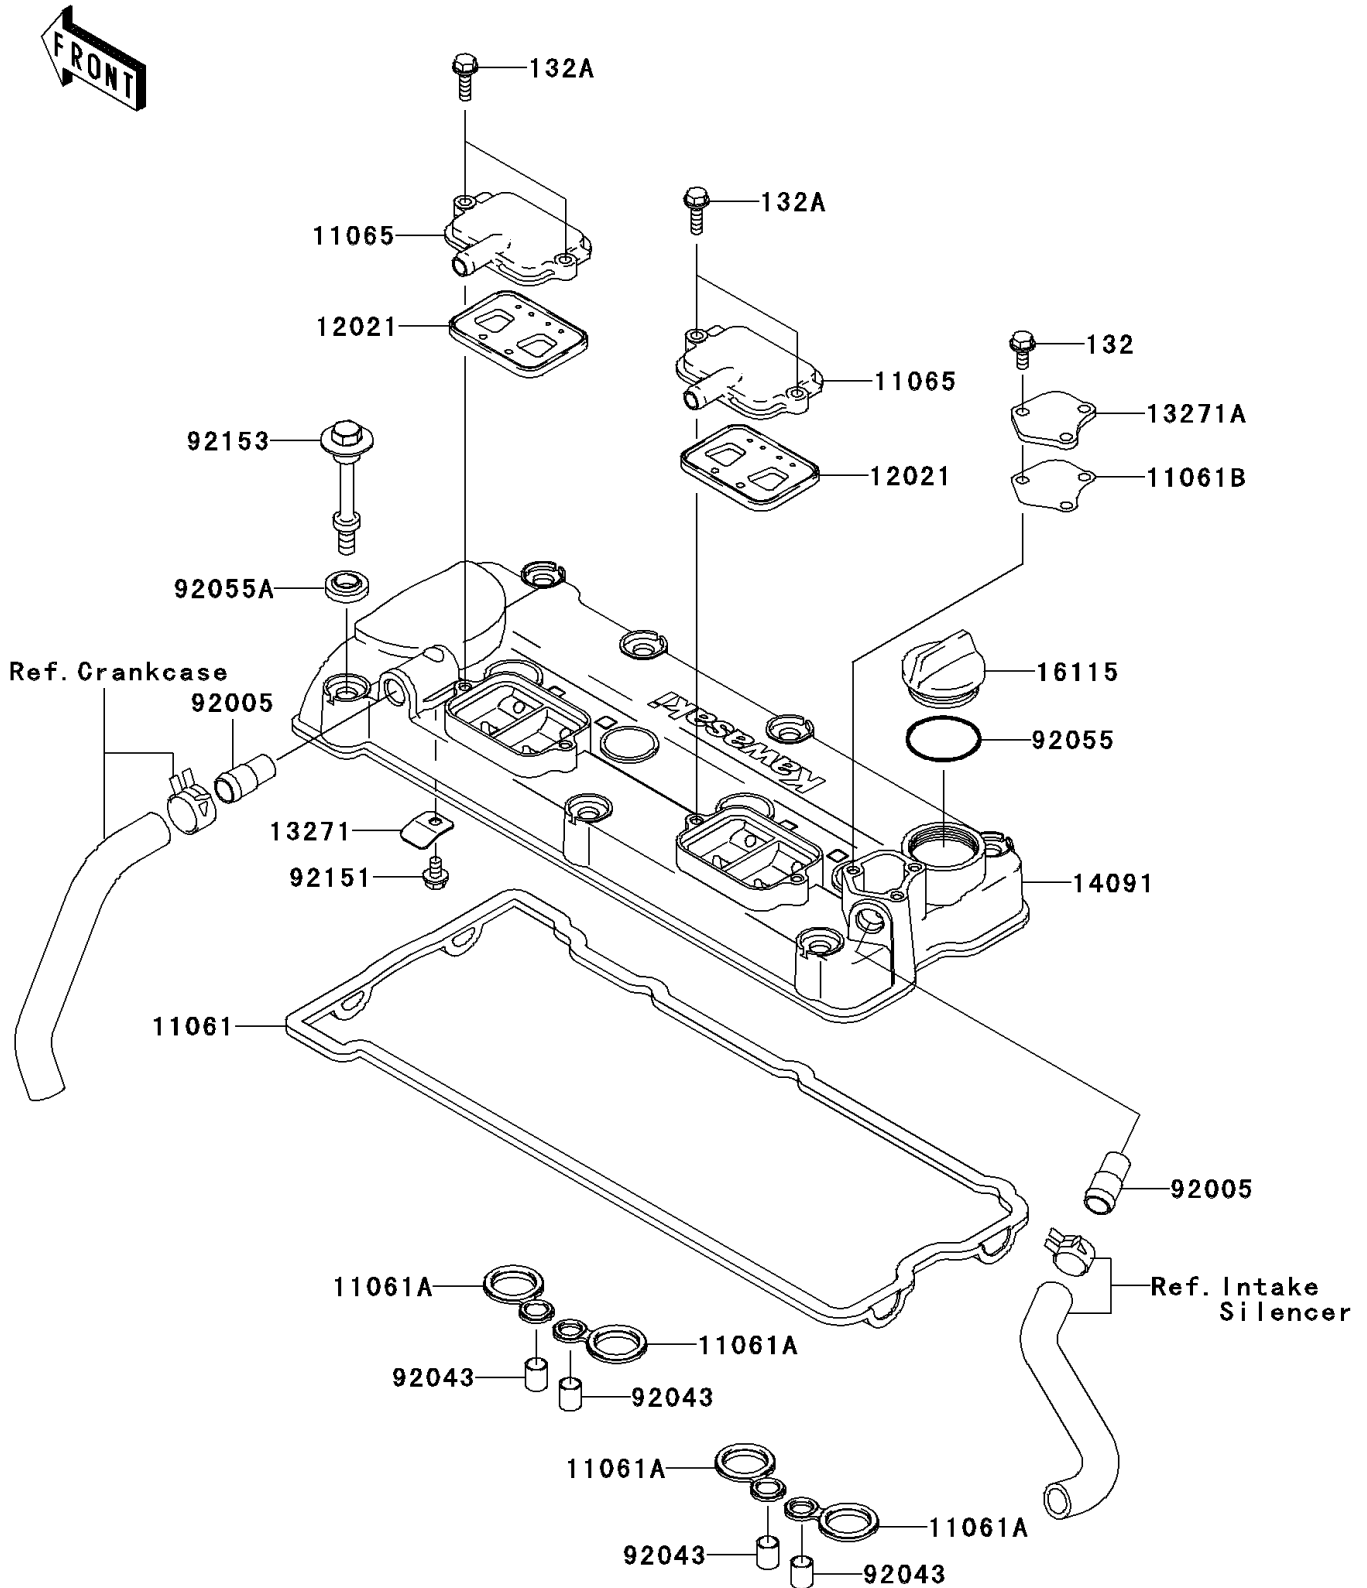

2005 STX-12F

PARTS DIAGRAM

Cylinder Head Cover

E1112

2005 STX-12F

PARTS LIST

Cylinder Head Cover

Kawasaki

Let the Good Times Roll®

ITEM NAME

PART NUMBER

QUANTITY
