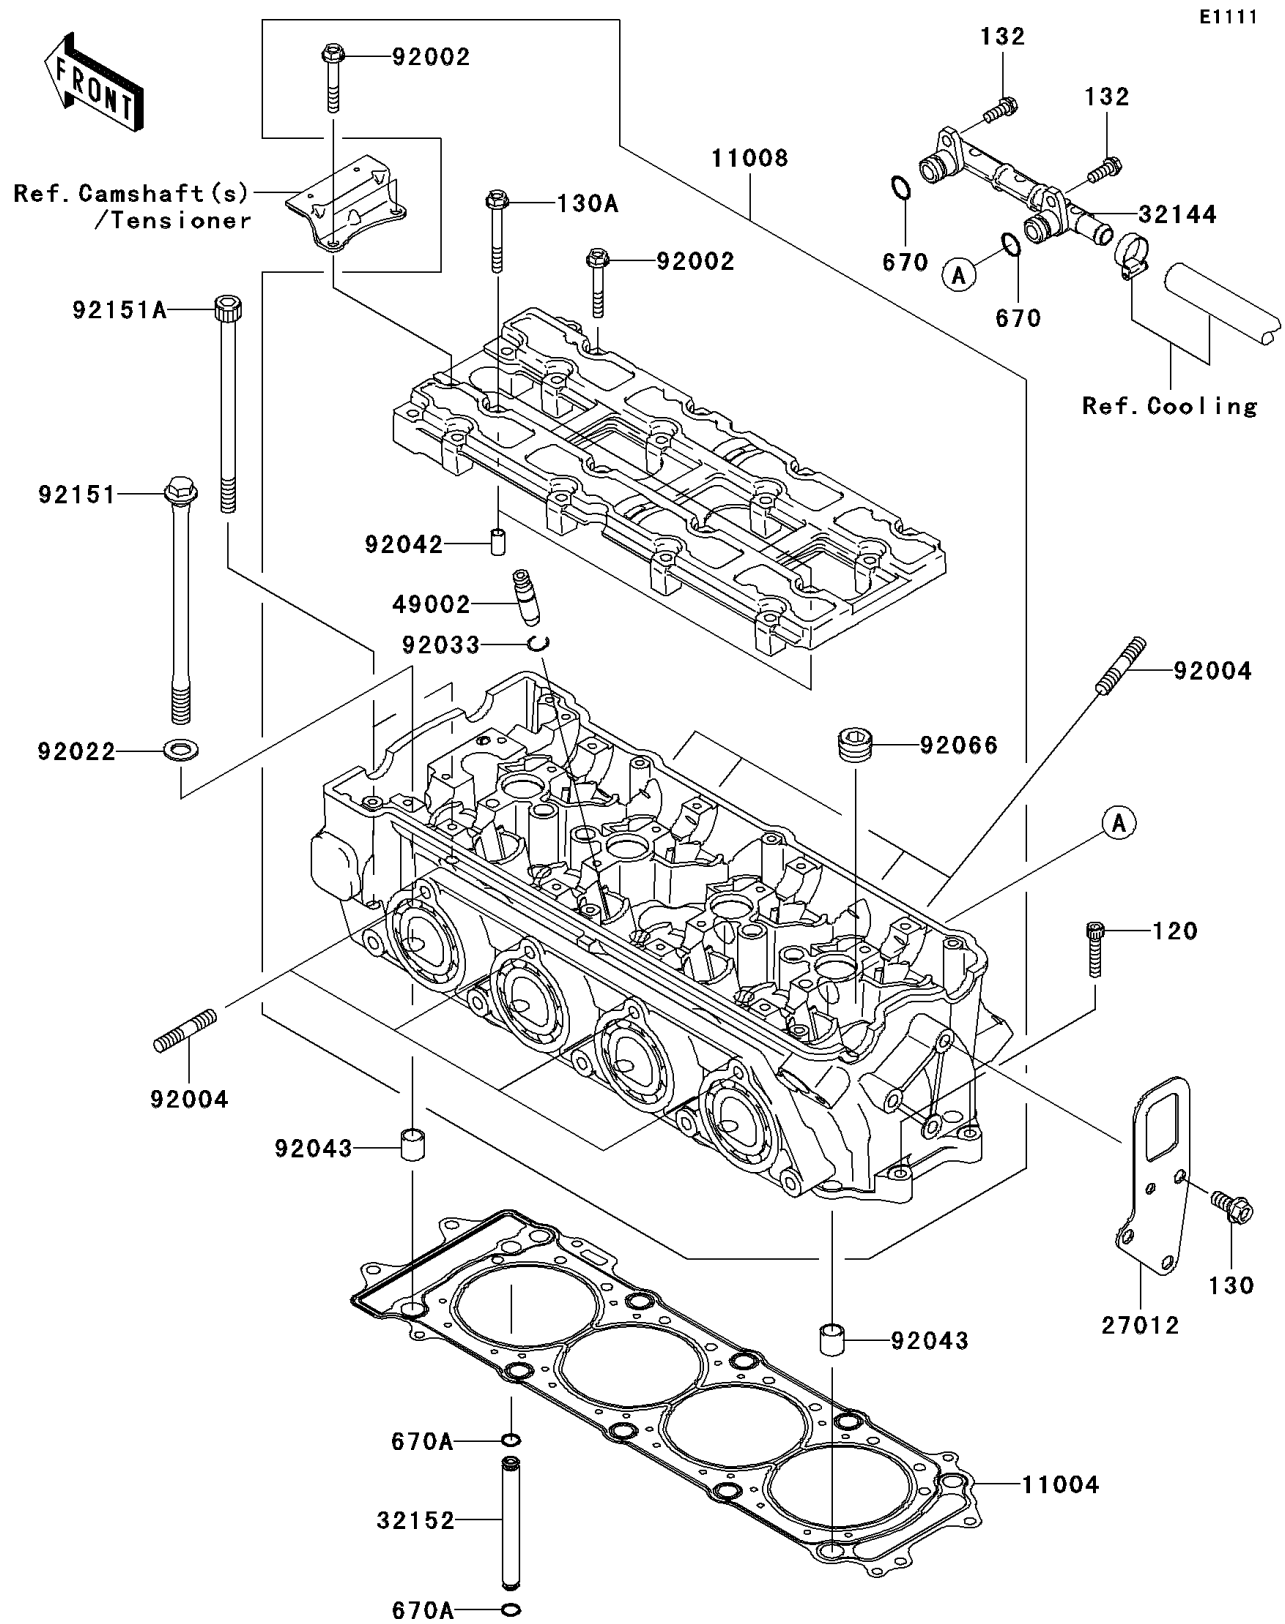

2005 STX-12F

PARTS DIAGRAM

Cylinder Head

2005 STX-12F

PARTS LIST

Cylinder Head

Kawasaki

Let the Good Times Roll®

ITEM NAME

PART NUMBER

QUANTITY
