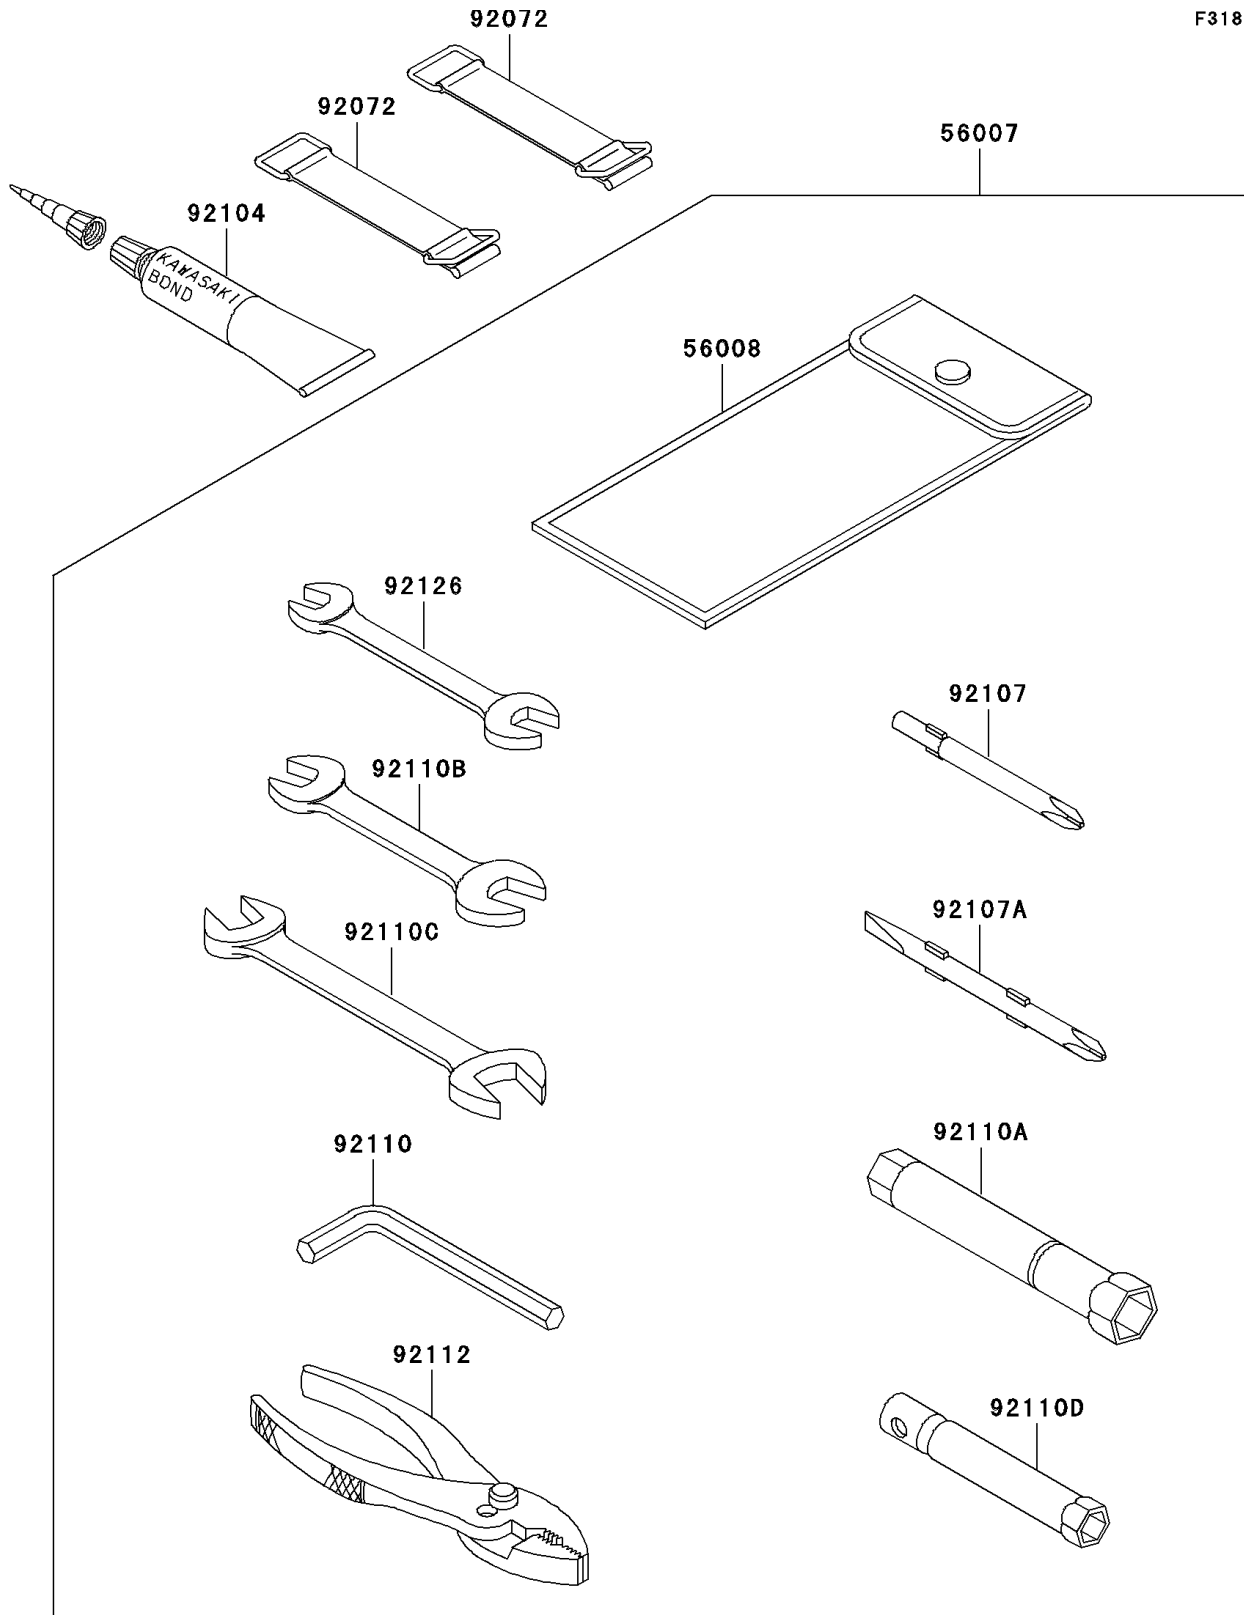

2005 STX-15F

PARTS DIAGRAM

Owner's Tools

F3182

2005 STX-15F

PARTS LIST

Owner's Tools

Kawasaki

Let the Good Times Roll®

ITEM NAME

PART NUMBER

QUANTITY
