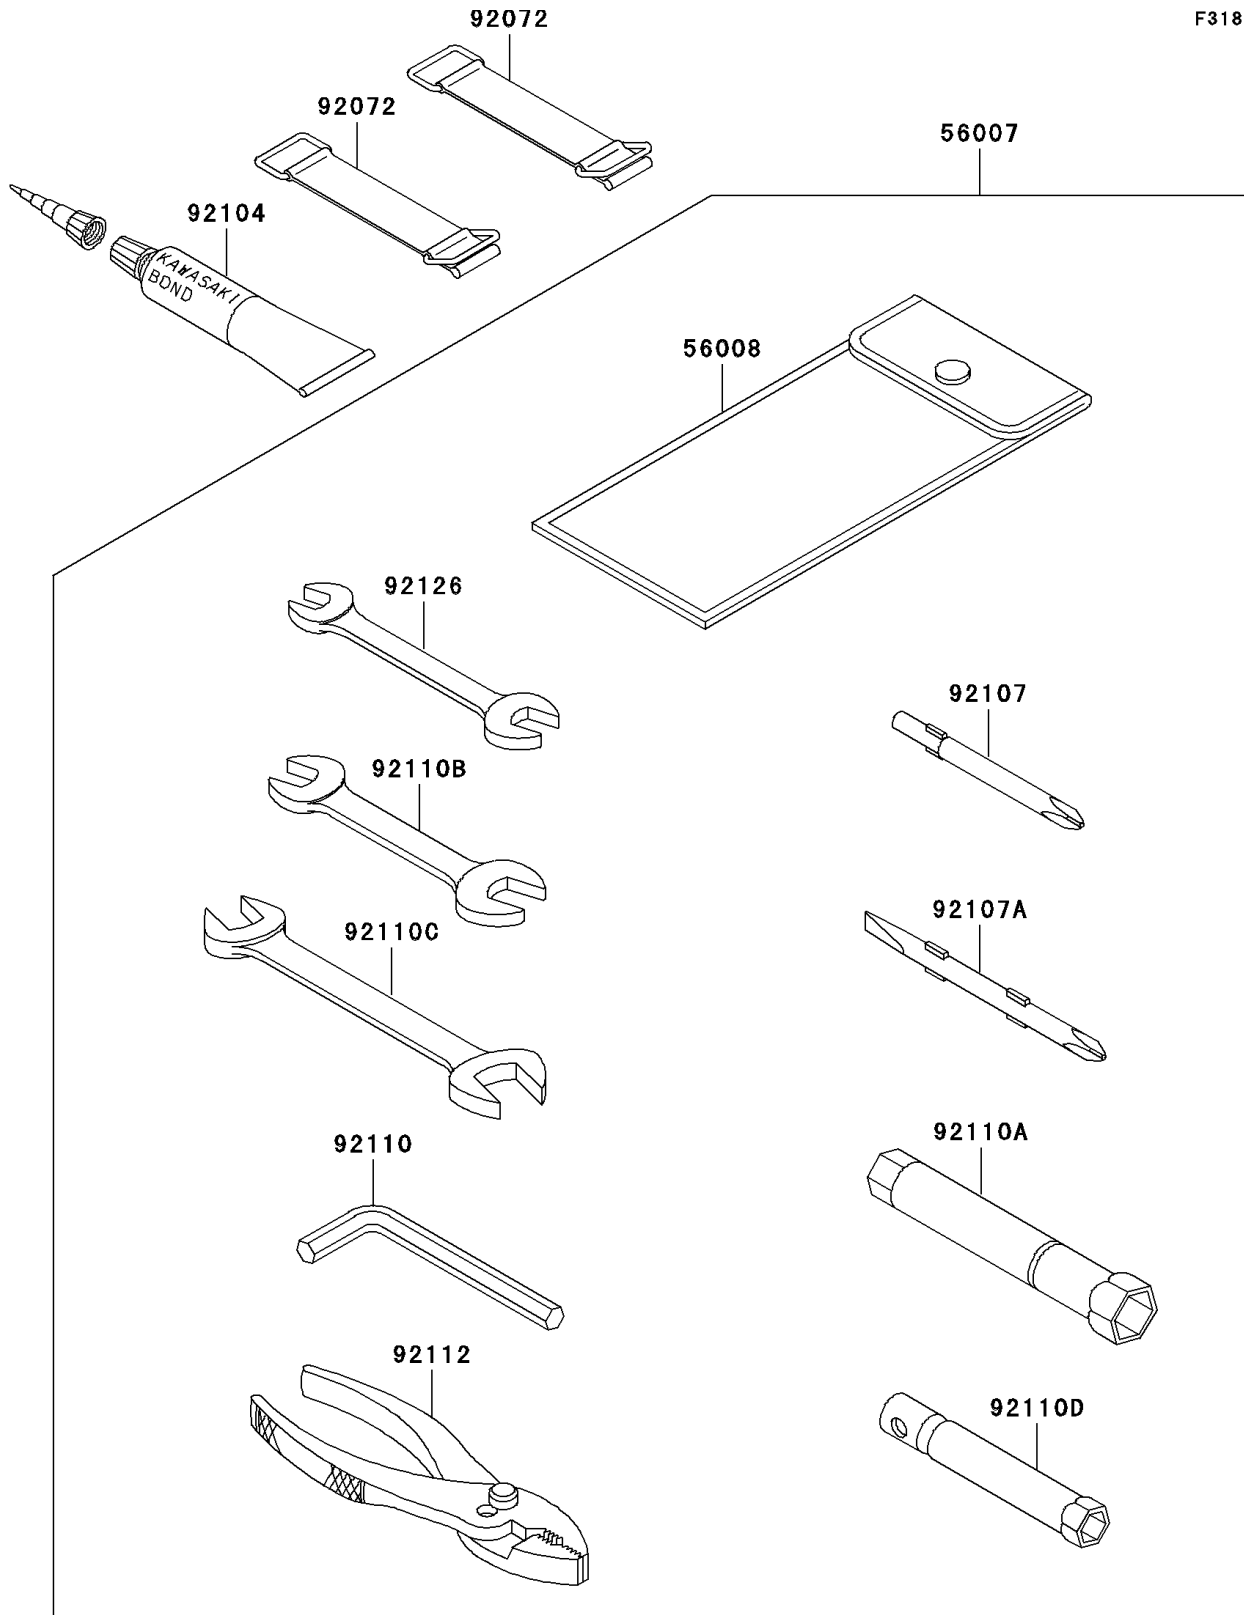

2004 STX-15F

PARTS DIAGRAM

Owner's Tools

F3182

2004 STX-15F

PARTS LIST

Owner's Tools

| ITEM NAME | PART NUMBER | QUANTITY |
|--|-------------|----------|
| TOOL-KIT (Ref # 56007) | 56007-3716 | 1 |
| BAG,TOOL (Ref # 56008) | 56008-3704 | 1 |
| BAND,L=50 (Ref # 92072) | 92072-3853 | 2 |
| GASKET-LIQUID,TUBE,100G,SILVER (Ref # 92104) | 92104-002 | AR |
| TOOL-DRIVER,#3PHILLIPS (Ref # 92107) | 92107-005 | 1 |
| TOOL-DRIVER,#2PHILLIPS&SLOT (Ref # 92107A) | 92107-1051 | 1 |
| TOOL-WRENCH,ALLEN,5MM (Ref # 92110) | 92110-1015 | 1 |
| TOOL-WRENCH,BOX,16MM (Ref # 92110A) | 92110-1145 | 1 |
| TOOL-WRENCH,OPEN END,10X12 (Ref # 92110B) | 92110-1152 | 1 |
| TOOL-WRENCH,OPEN END,14X17 (Ref # 92110C) | 92110-1153 | 1 |
| TOOL-WRENCH,BOX,10MM (Ref # 92110D) | 92110-1156 | 1 |
| TOOL-PLIERS (Ref # 92112) | 92112-1001 | 1 |
| TOOL-WRENCH,OPEN END,8X10 (Ref # 92126) | 92126-004 | 1 |