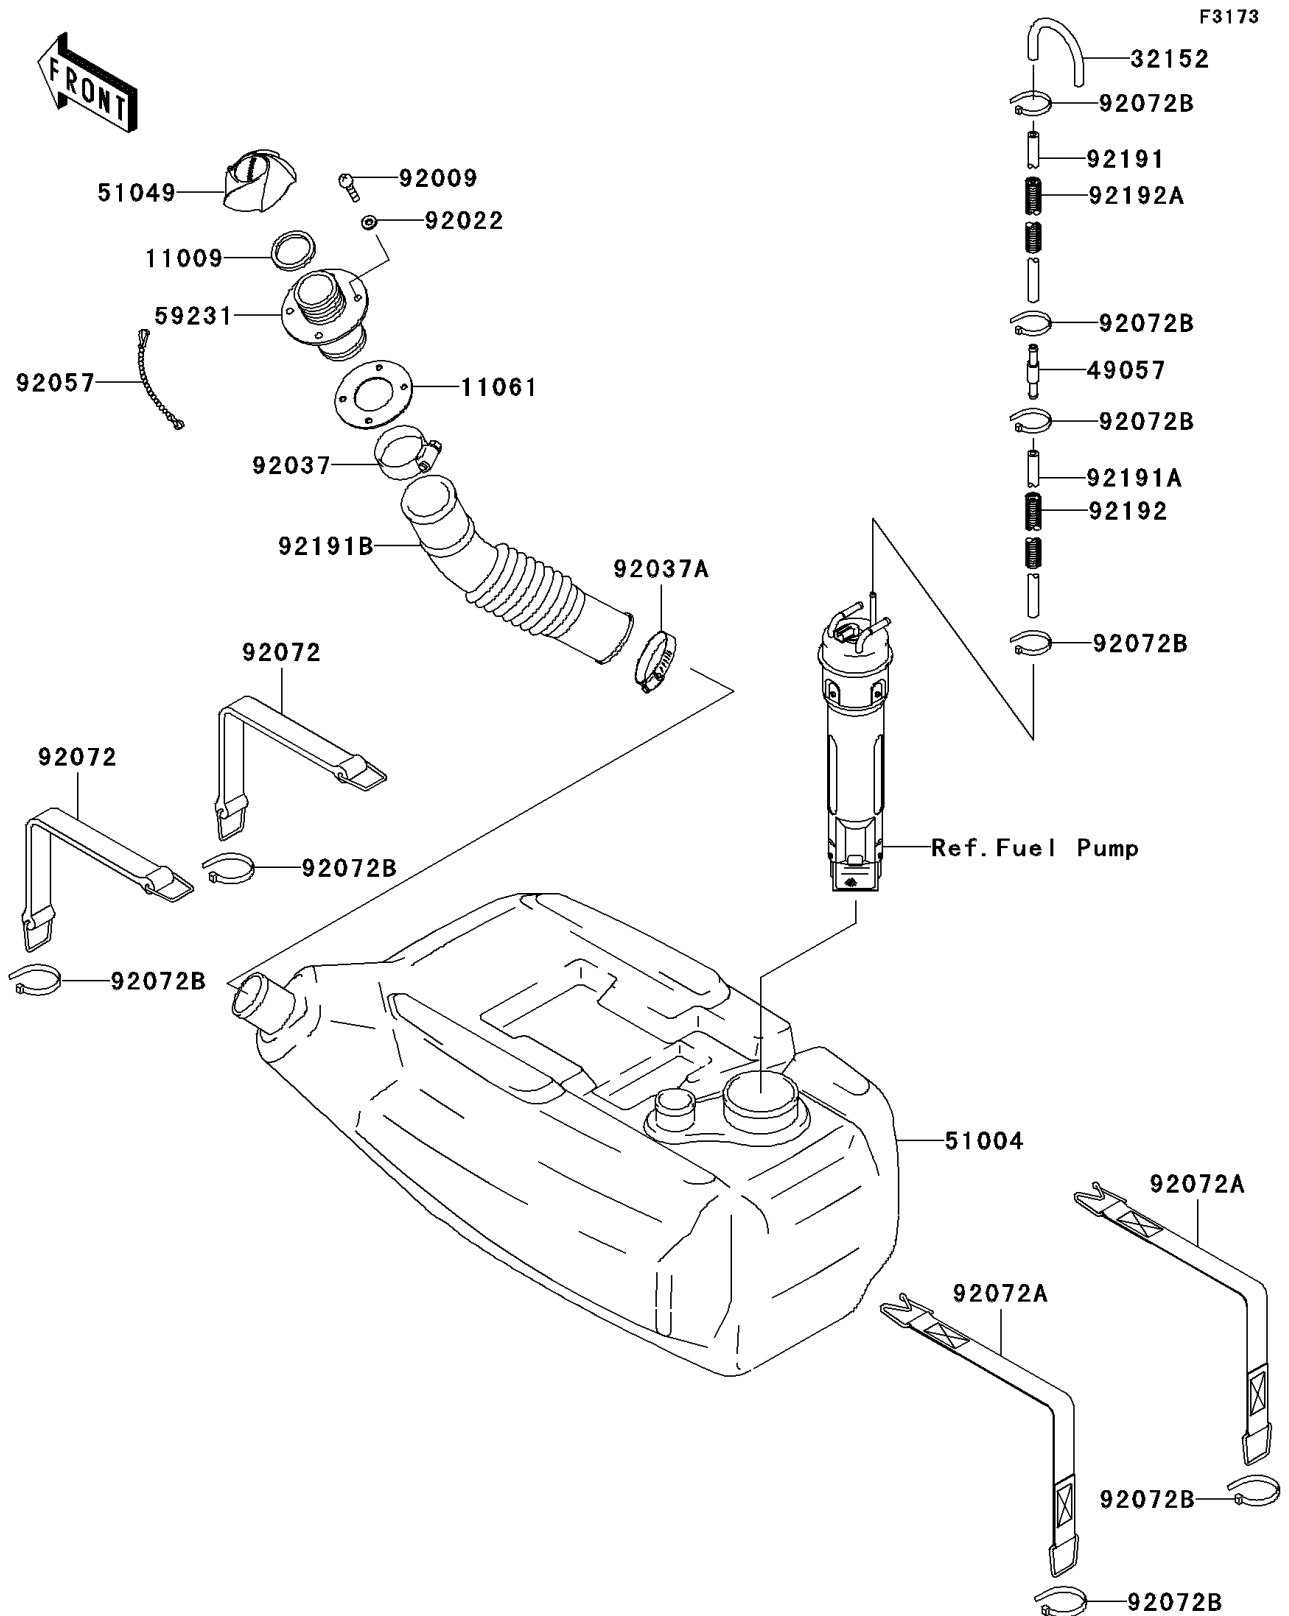

2005 STX-15F

PARTS DIAGRAM

Fuel Tank

2005 STX-15F

PARTS LIST

Fuel Tank

Kawasaki

Let the Good Times Roll®

ITEM NAME

PART NUMBER

QUANTITY
