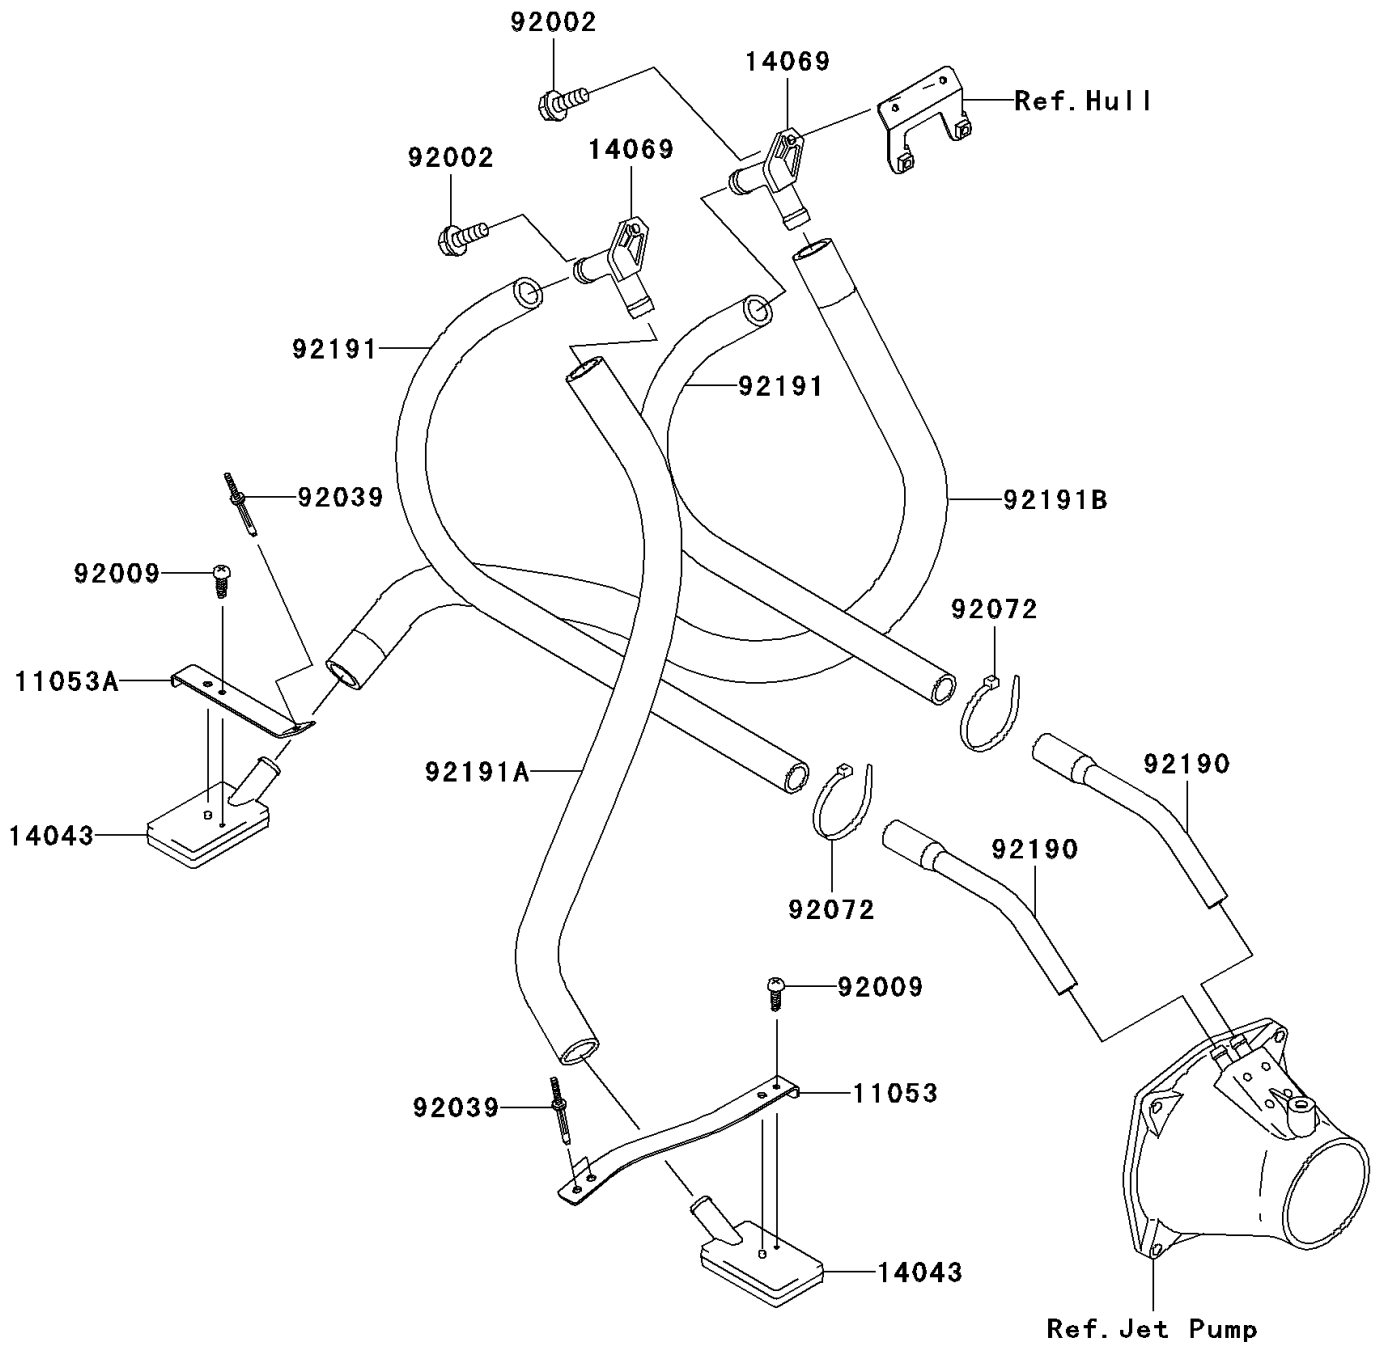

2005 STX-15F

PARTS DIAGRAM

Bilge System

F3145

2005 STX-15F

PARTS LIST

Bilge System

Kawasaki

Let the Good Times Roll®

ITEM NAME

PART NUMBER

QUANTITY
