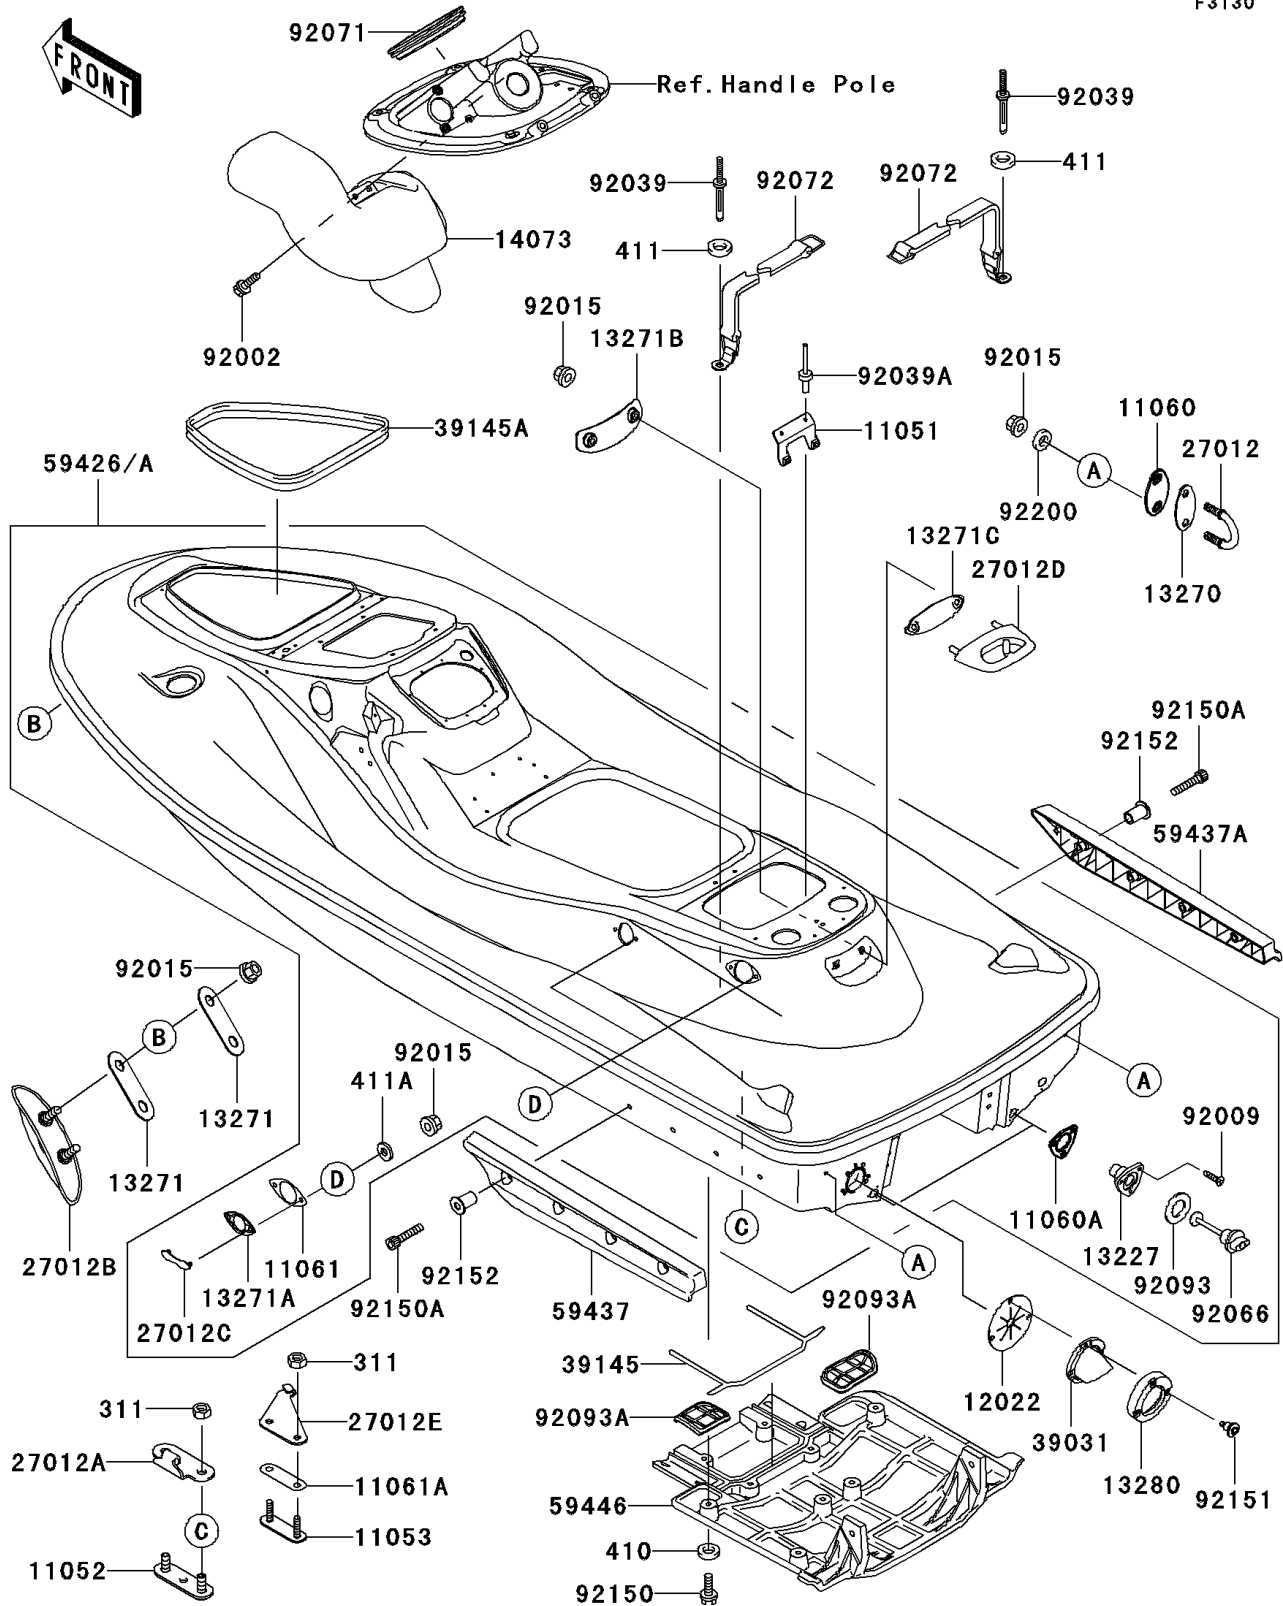

2005 STX-15F

PARTS DIAGRAM

Hull

Kawasaki

Let the Good Times Roll®

F3130

2005 STX-15F

PARTS LIST

Hull

Kawasaki

Let the Good Times Roll®

ITEM NAME

PART NUMBER

QUANTITY
