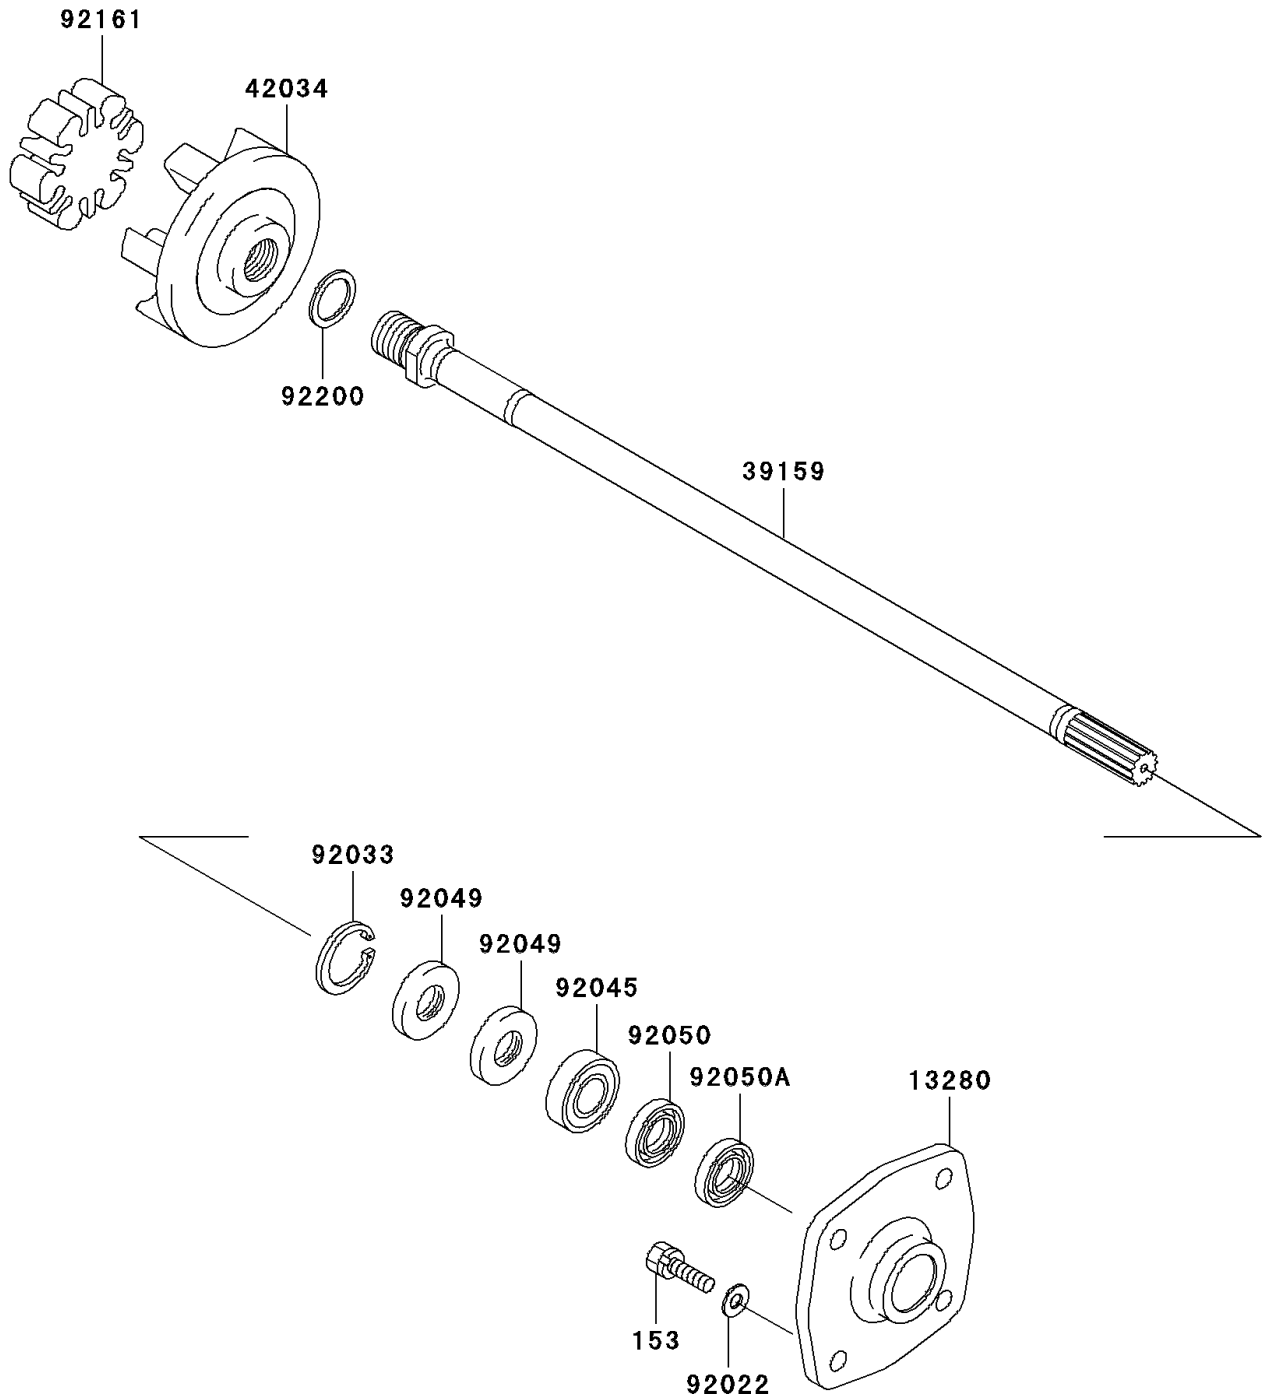

## PARTS DIAGRAM

### Drive Shaft

E3134

## PARTS LIST

### Drive Shaft

**Kawasaki**

Let the Good Times Roll®

**ITEM NAME**

**PART NUMBER**

**QUANTITY**

---