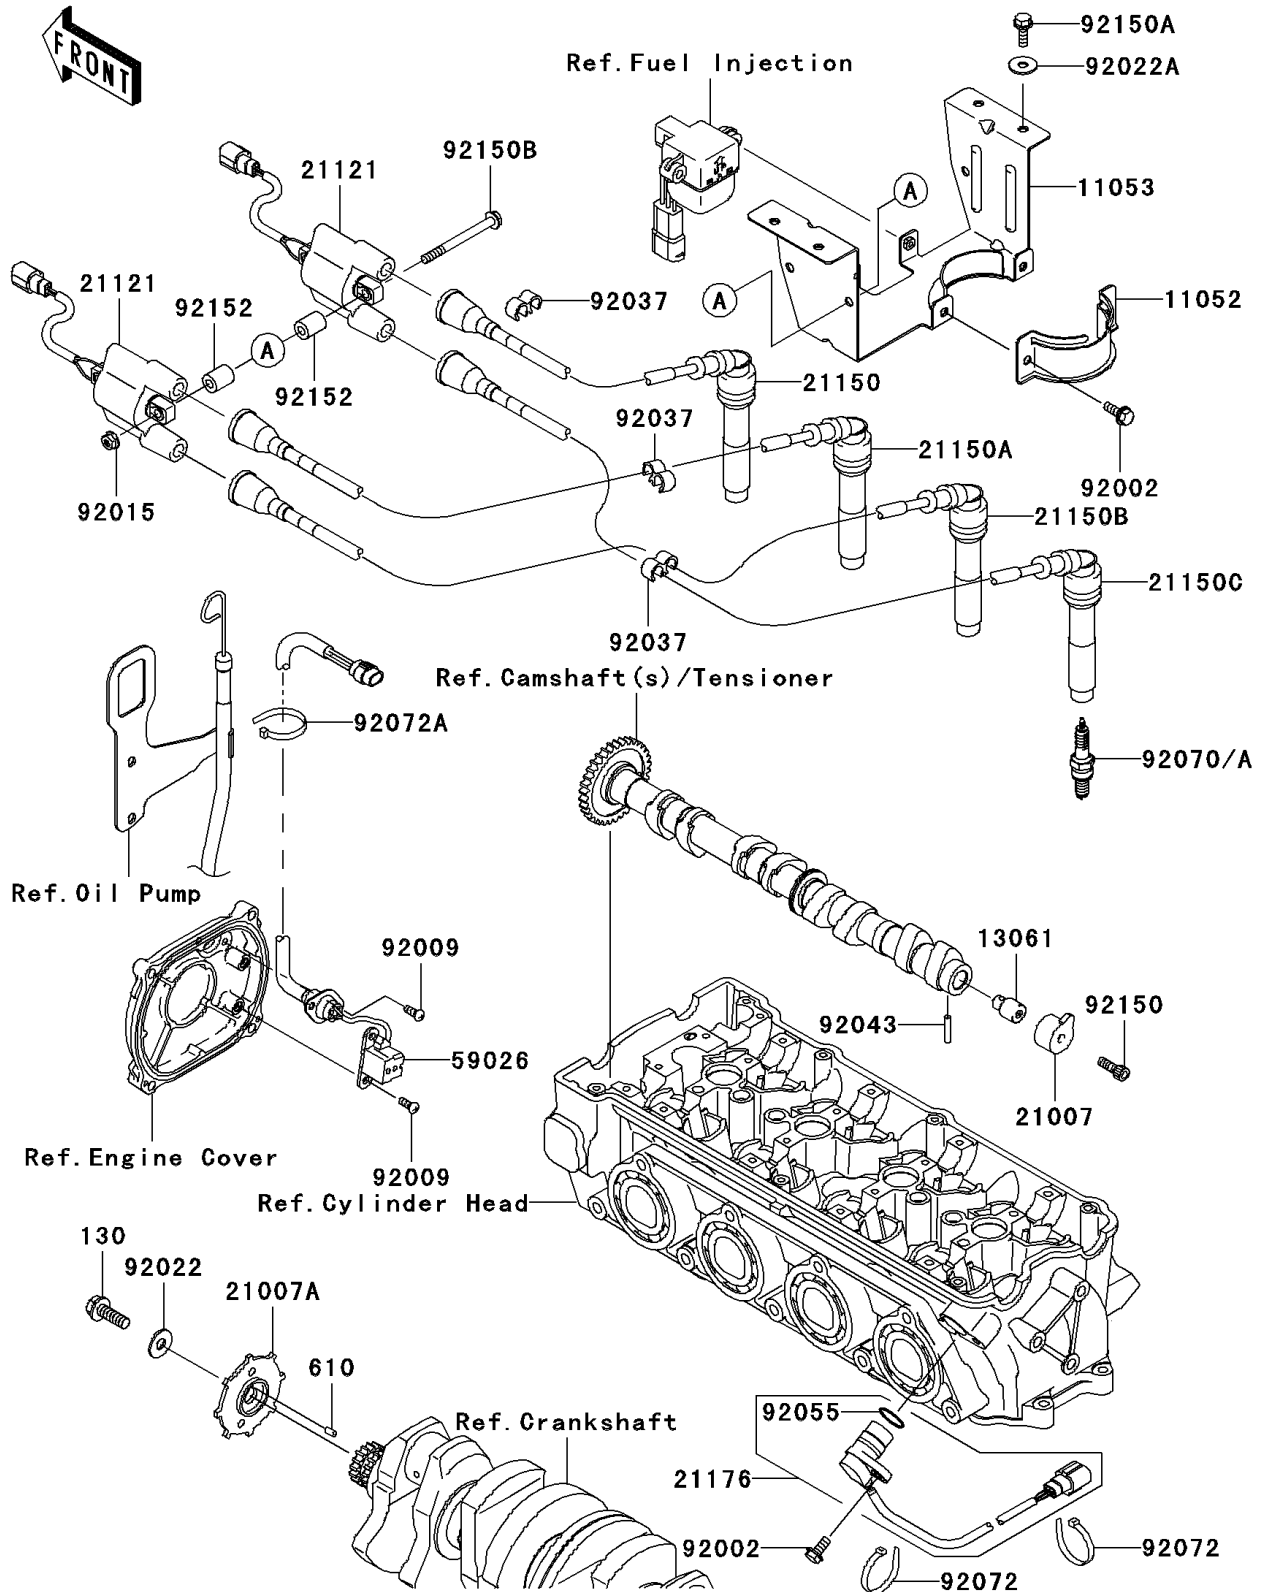

2004 STX-15F

PARTS DIAGRAM

Ignition System

E1830

2004 STX-15F

PARTS LIST

Ignition System

Kawasaki

Let the Good Times Roll®

ITEM NAME

PART NUMBER

QUANTITY
