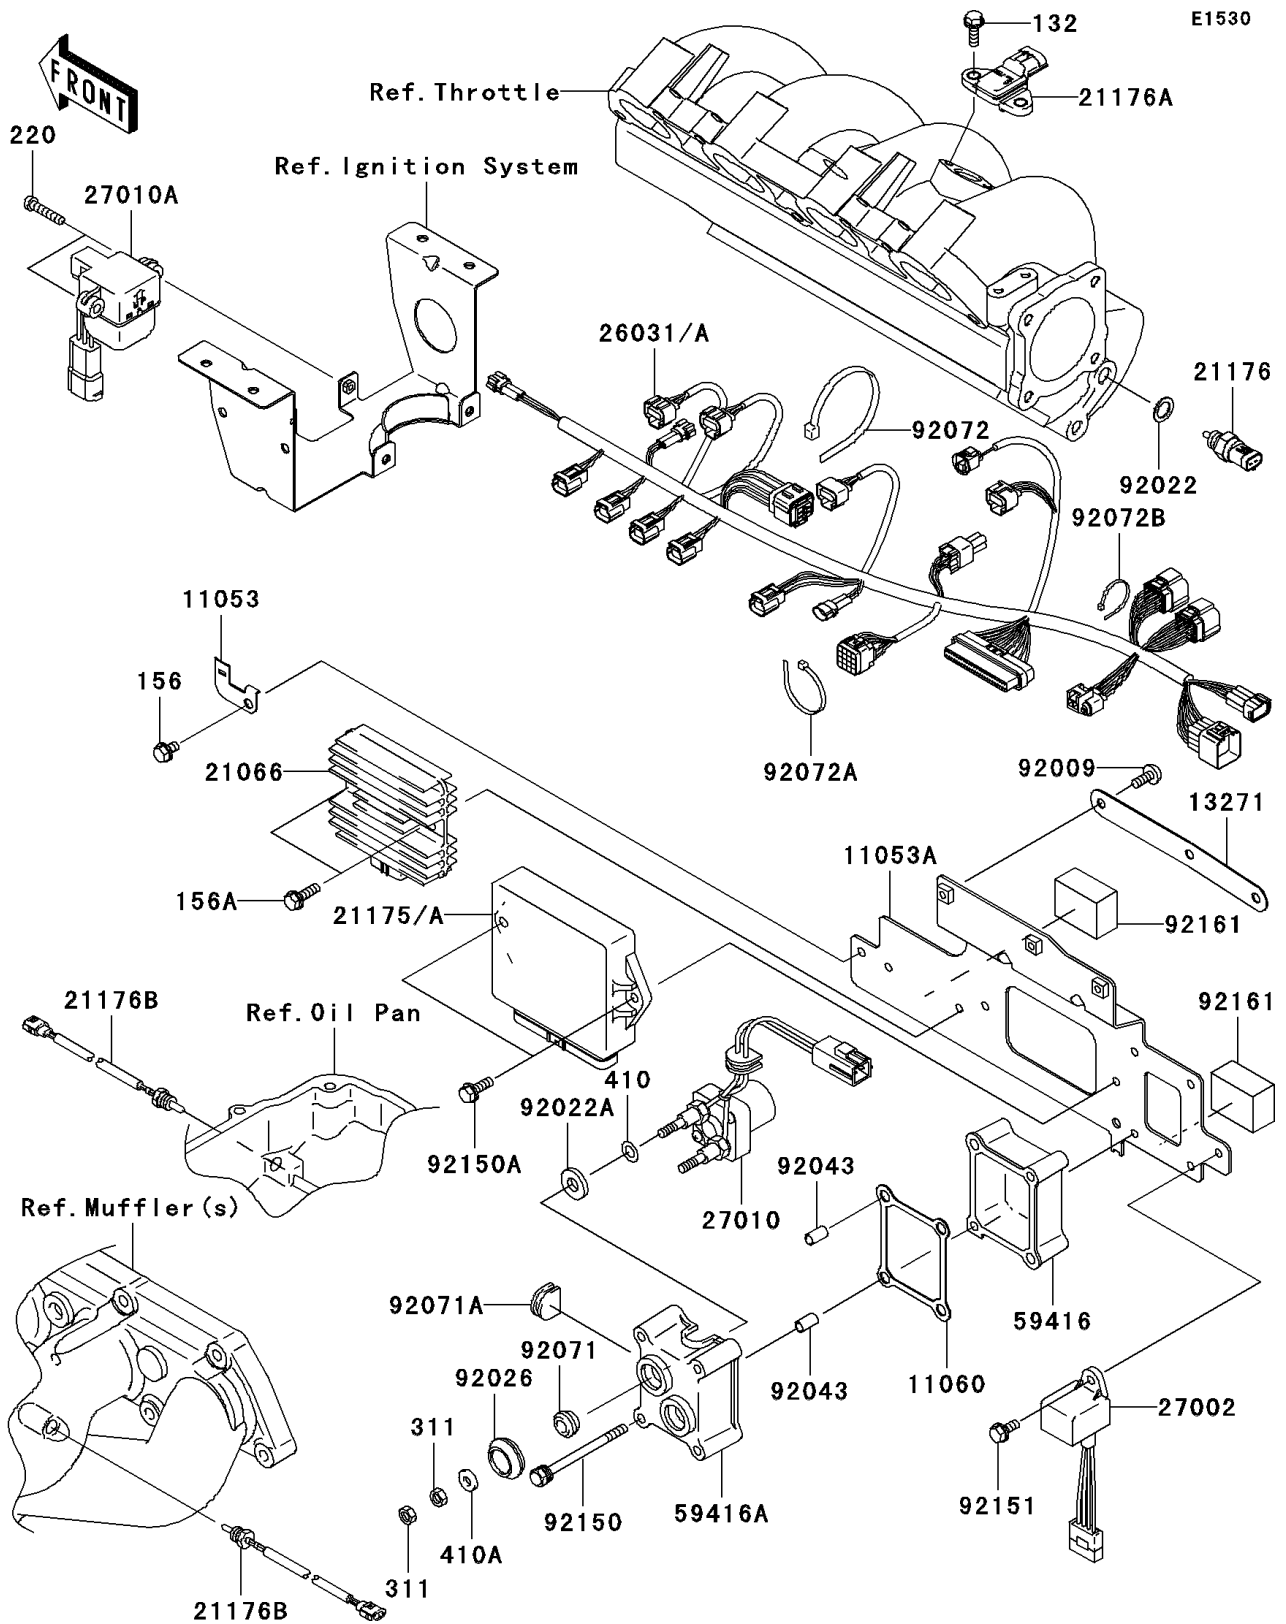

2005 STX-15F

PARTS DIAGRAM

Fuel Injection

2005 STX-15F

PARTS LIST

Fuel Injection

Kawasaki

Let the Good Times Roll®

ITEM NAME

PART NUMBER

QUANTITY
