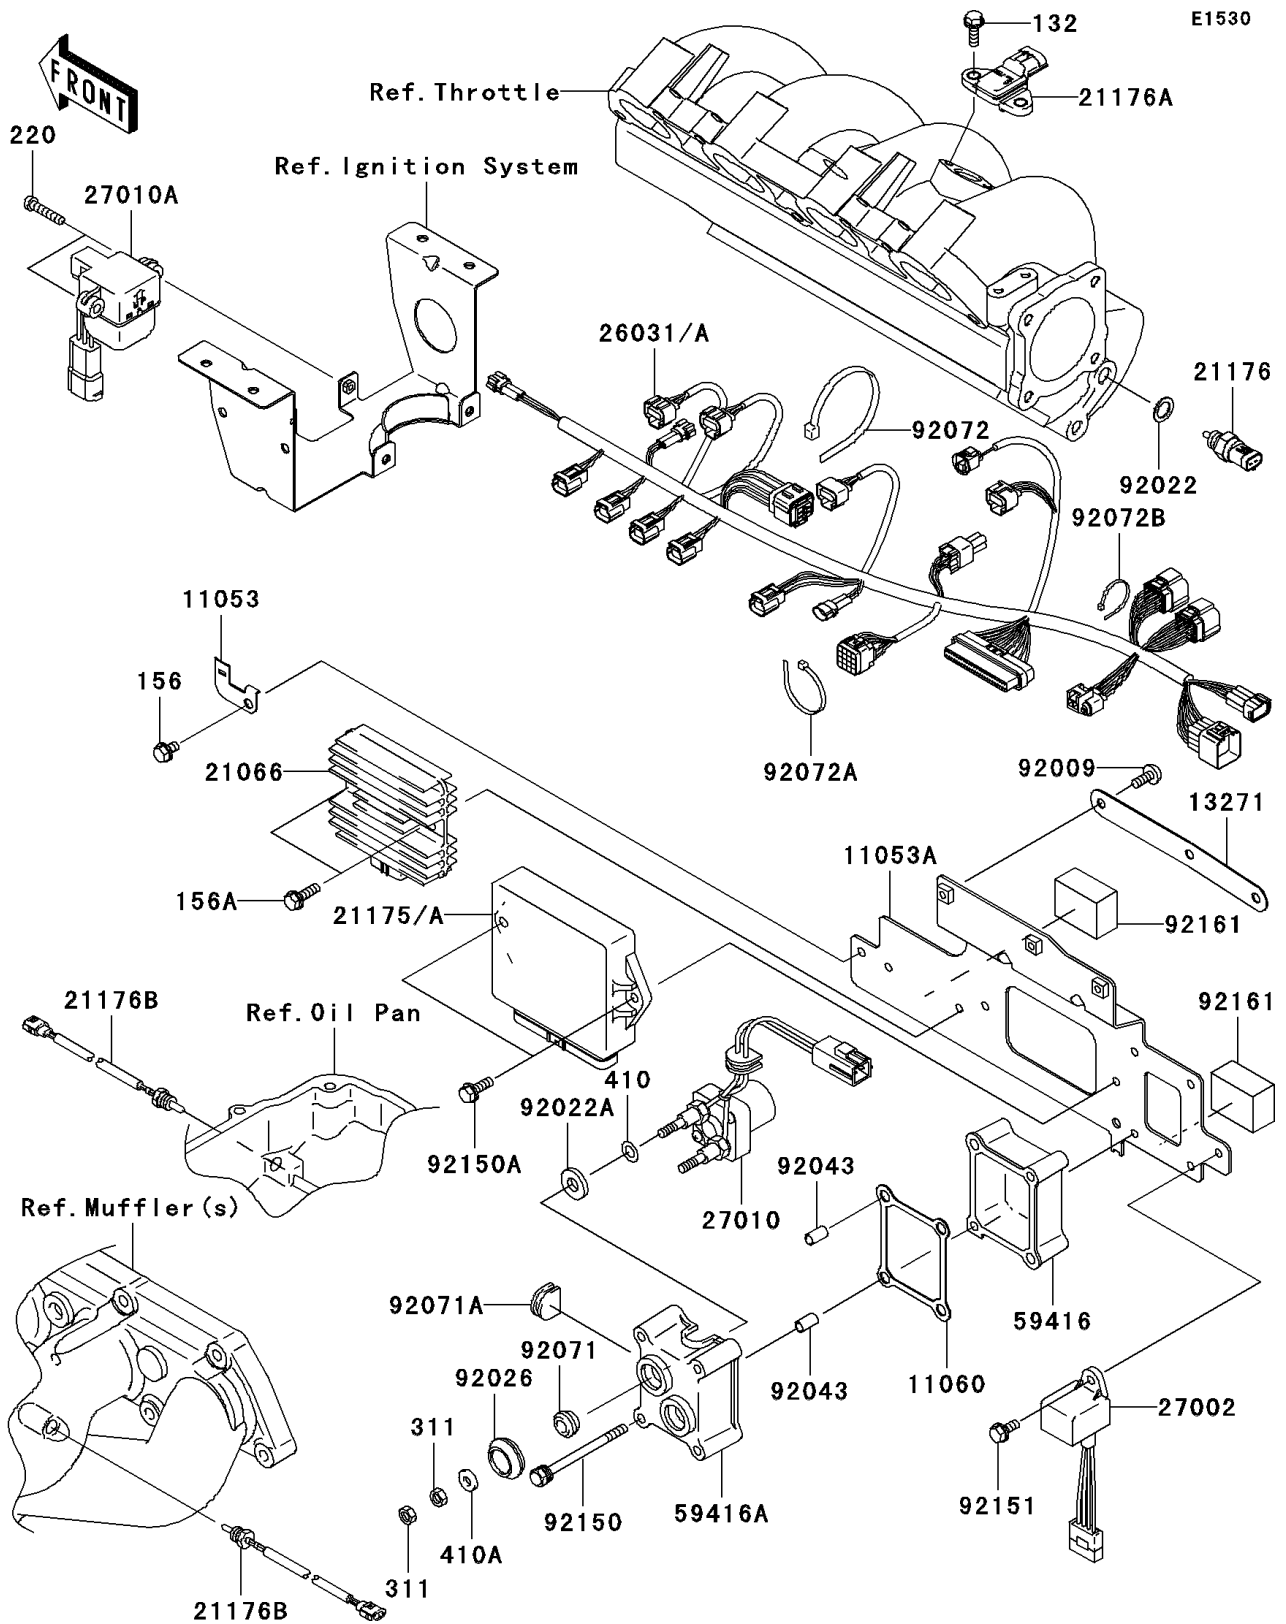

2004 STX-15F

PARTS DIAGRAM

Fuel Injection

2004 STX-15F

PARTS LIST

Fuel Injection

ITEM NAME	PART NUMBER	QUANTITY
BRACKET,FUSE (Ref # 11053)	11053-3724	1
BRACKET,SWITCH (Ref # 11053A)	11053-3774	1
GASKET (Ref # 11060)	11060-3709	1
PLATE (Ref # 13271)	13271-3842	1
REGULATOR-VOLTAGE (Ref # 21066)	21066-3718	1
CONTROL UNIT-ELECTRONIC (Ref # 21175)	21175-3727	1
SENSOR,AIR TEMPERATURE (Ref # 21176)	21176-1086	1
SENSOR,PRESSURE (Ref # 21176A)	21176-3755	1
SENSOR,WATER TEMP (Ref # 21176B)	21176-3758	2
HARNESS (Ref # 26031)	26031-3711	1
RELAY-ASSY (Ref # 27002)	27002-3703	1
SWITCH (Ref # 27010)	27010-3777	1
SWITCH,SENSOR (Ref # 27010A)	27010-3785	1
CASE-ELECTRIC (Ref # 59416)	59416-3710	1
CASE-ELECTRIC (Ref # 59416A)	59416-3711	1
SCREW,6X15 (Ref # 92009)	92009-3830	3
WASHER,12X18X1.0 (Ref # 92022)	92022-1211	1
WASHER (Ref # 92022A)	92022-3035	2
SPACER (Ref # 92026)	92026-3703	2
PIN (Ref # 92043)	92043-3715	2
GROMMET (Ref # 92071)	92071-3004	2
GROMMET (Ref # 92071A)	92071-3837	1
BAND,L=365 (Ref # 92072)	92072-1197	1
BAND,L=157 (Ref # 92072A)	92072-3873	1
BAND (Ref # 92072B)	92072-3874	1
BOLT,6X80 (Ref # 92150)	92150-3711	4
BOLT,6X18 (Ref # 92150A)	92150-3729	2
BOLT,6X14 (Ref # 92151)	92151-3788	1
DAMPER (Ref # 92161)	92161-3752	2

2004 STX-15F

PARTS LIST

Fuel Injection

ITEM NAME	PART NUMBER	QUANTITY
BOLT-FLANGED-SMALL (Ref # 132)	132Y0618	2
BOLT-WP (Ref # 156)	156R0610	1
BOLT-WP,6X20 (Ref # 156A)	156R0620	2
SCREW-PAN-CROSS (Ref # 220)	220R0420	2
NUT-HEX,6MM (Ref # 311)	311R0600	4
WASHER-PLAIN-SMALL,10MM (Ref # 410)	410B1000	2
WASHER-PLAIN-SMALL,6MM (Ref # 410A)	410S0600	2