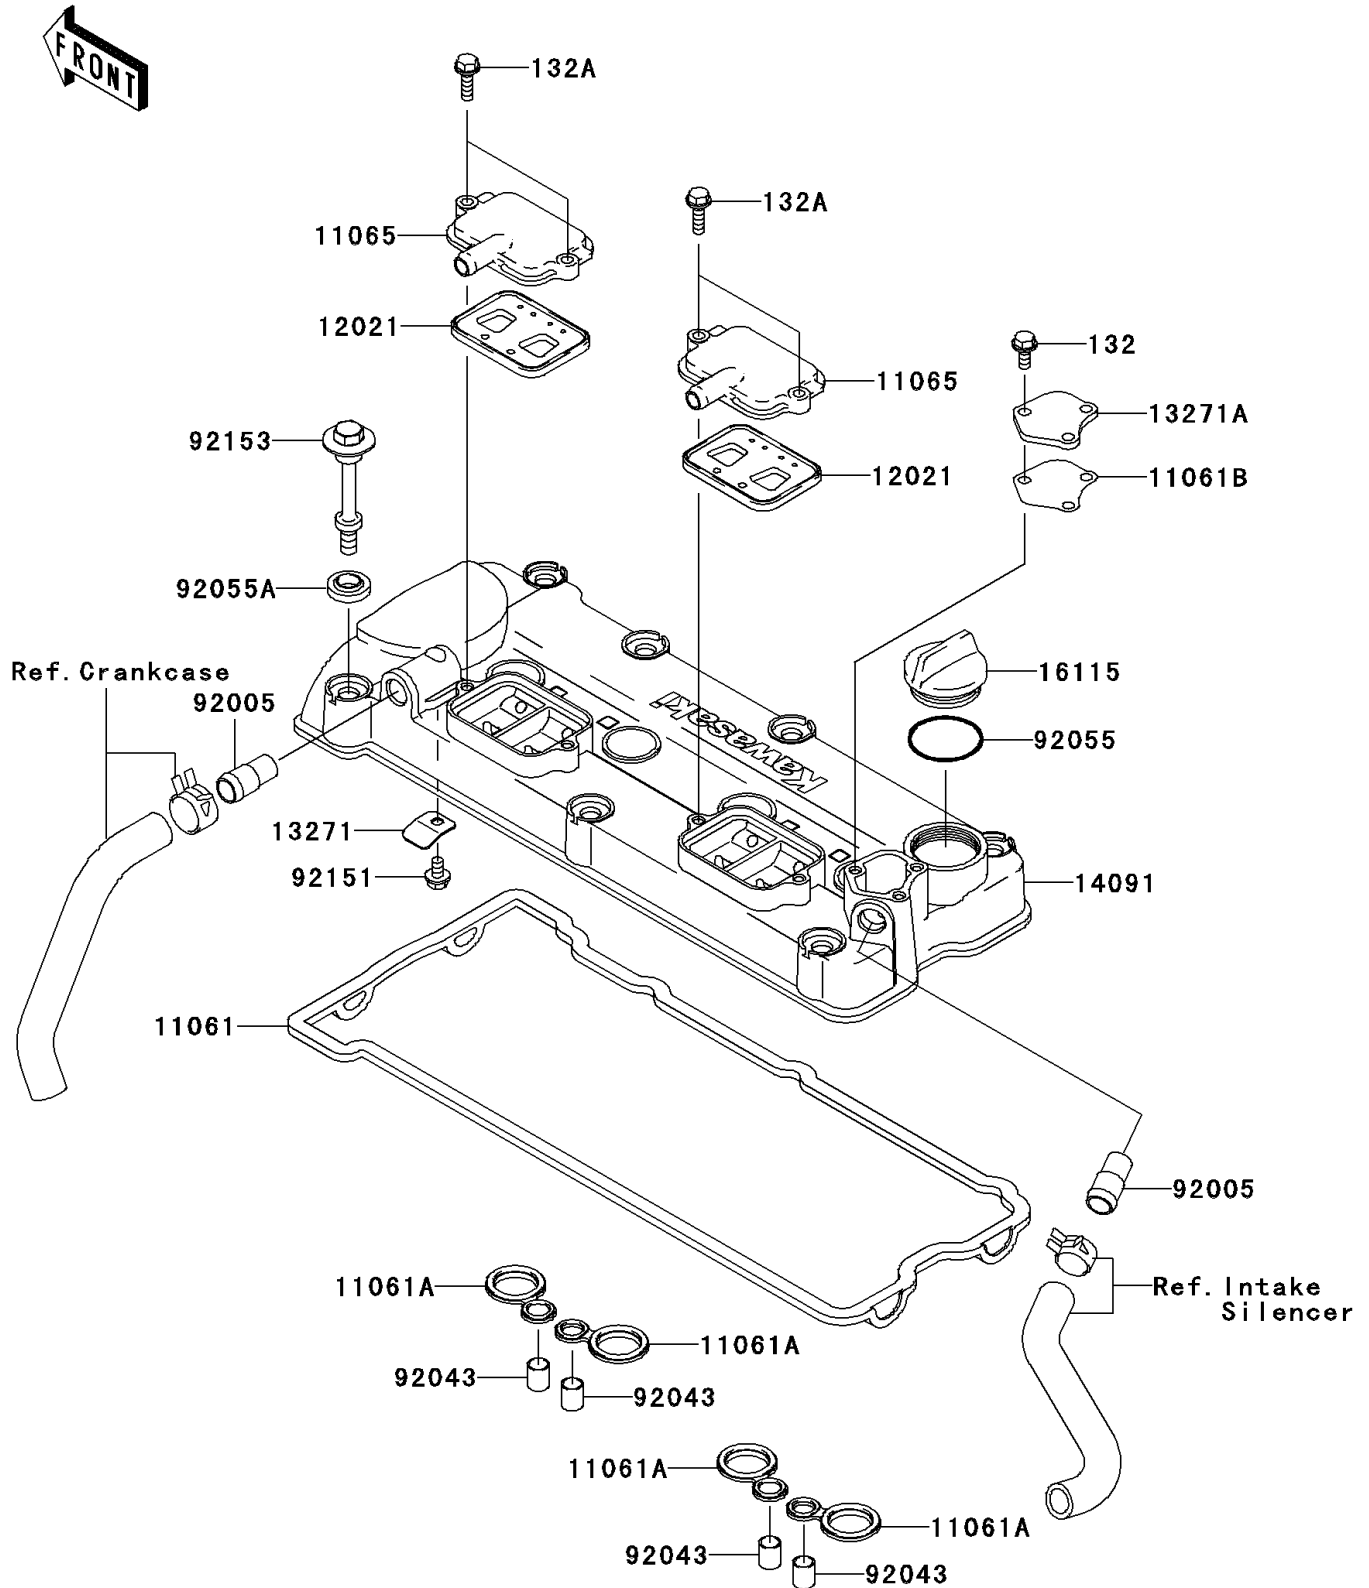

2004 STX-15F

PARTS DIAGRAM

Cylinder Head Cover

E1112

2004 STX-15F

PARTS LIST

Cylinder Head Cover

Kawasaki

Let the Good Times Roll®

ITEM NAME

PART NUMBER

QUANTITY
