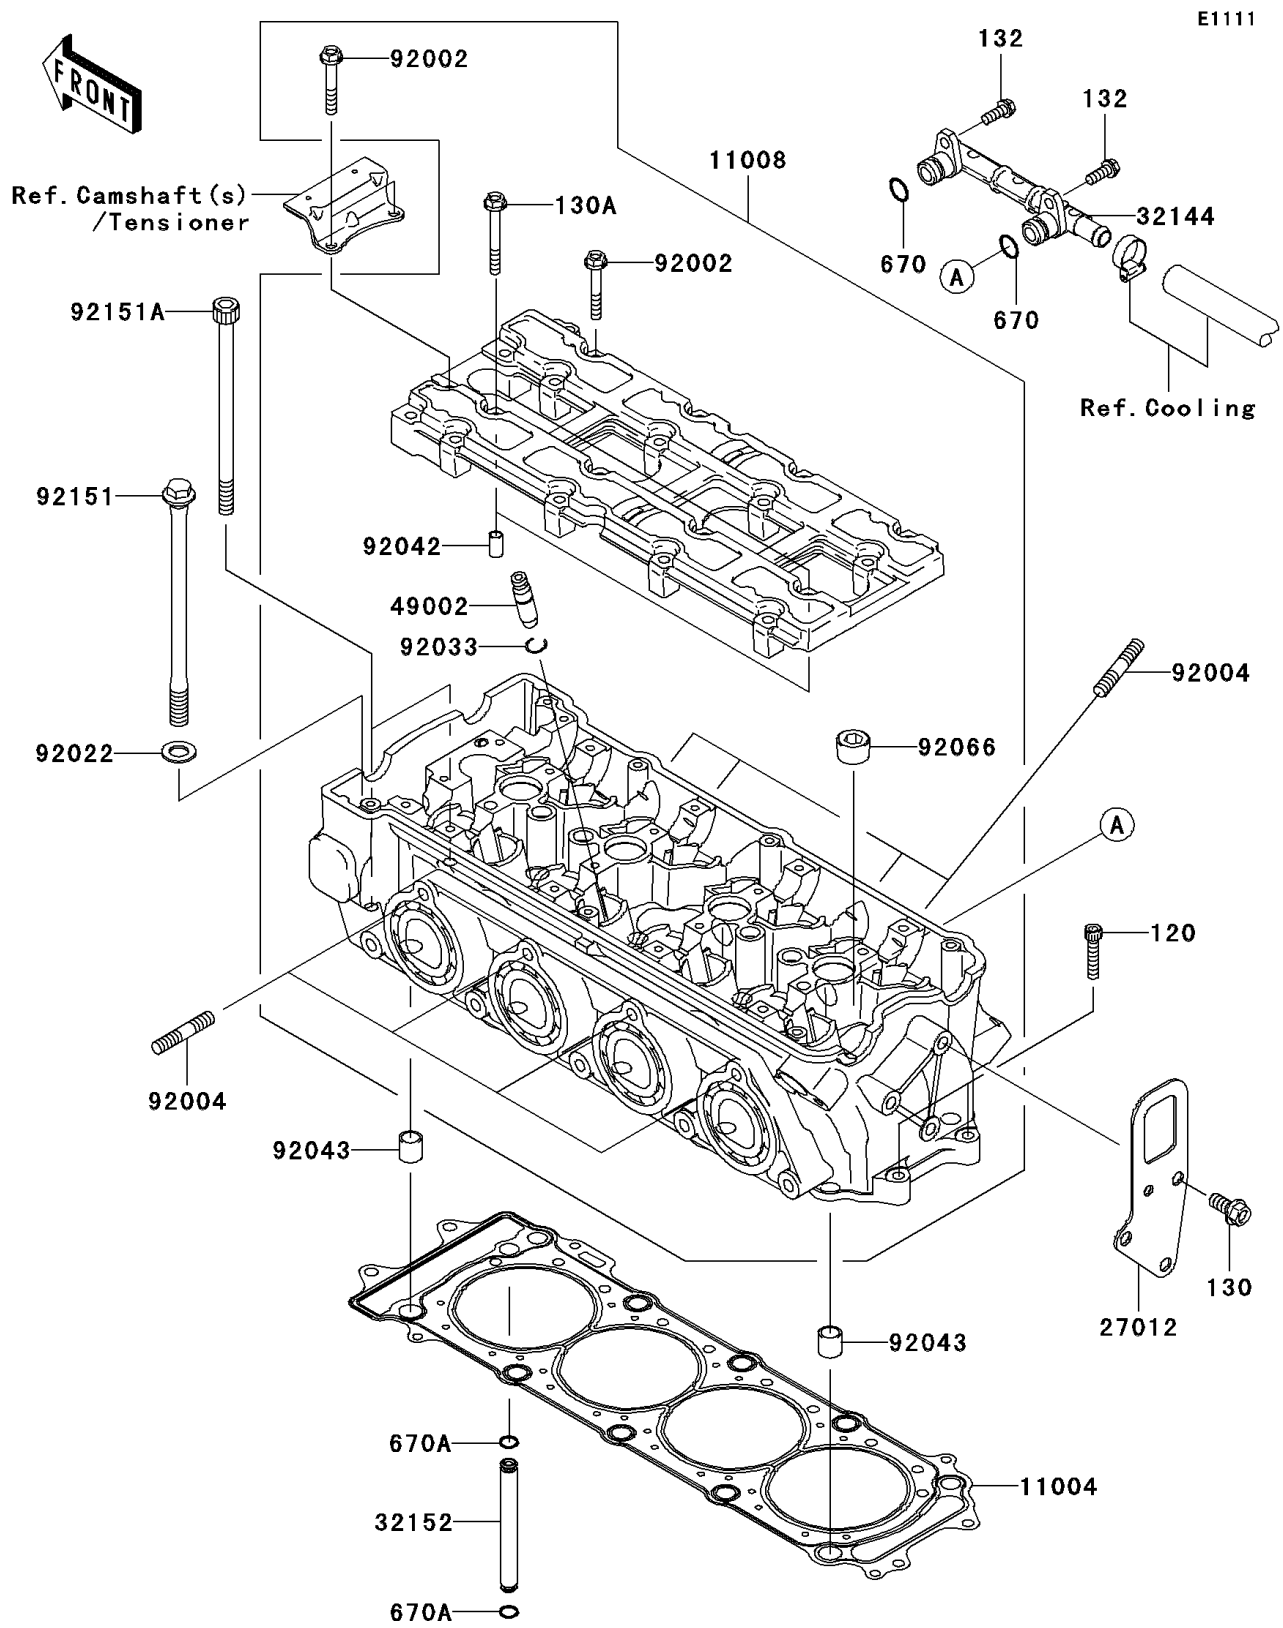

2005 STX-15F

PARTS DIAGRAM

Cylinder Head

2005 STX-15F

PARTS LIST

Cylinder Head

Kawasaki

Let the Good Times Roll®

ITEM NAME

PART NUMBER

QUANTITY
