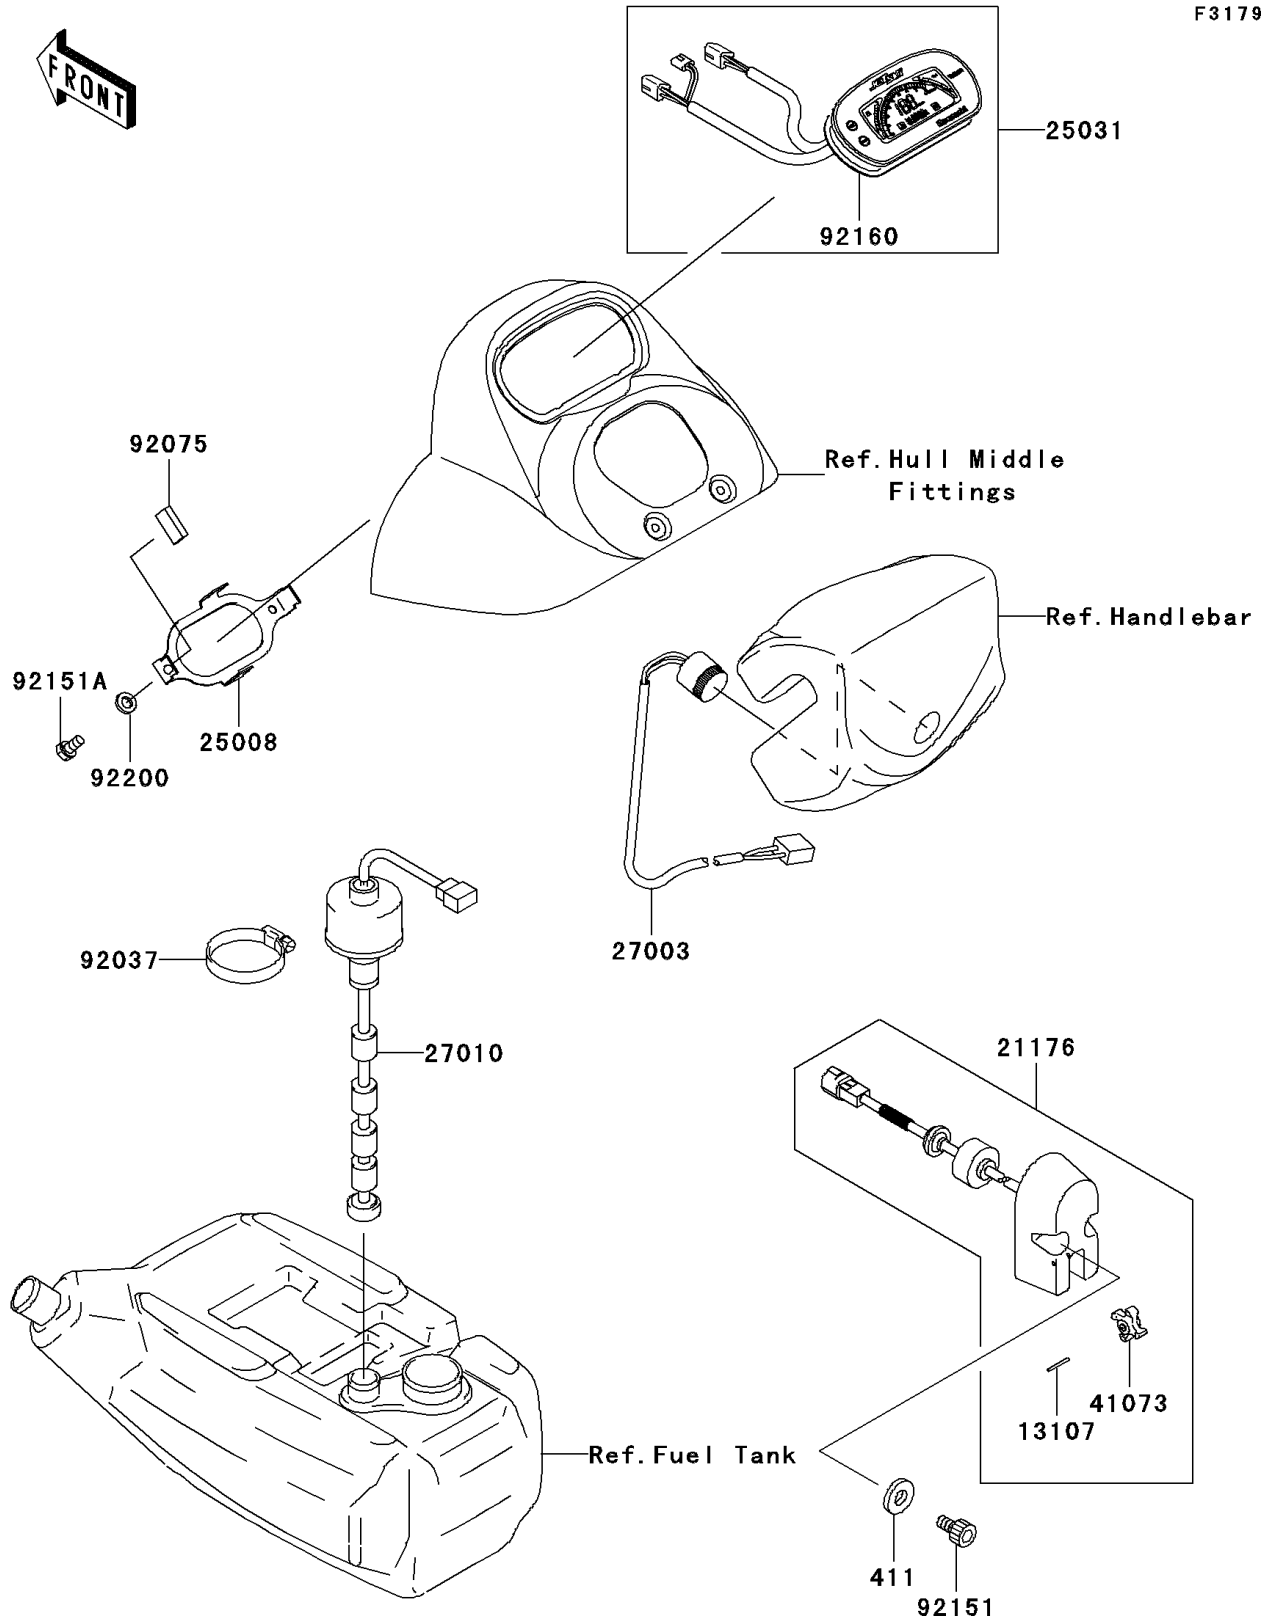

2006 STX-12F

PARTS DIAGRAM

Meters

F3179

2006 STX-12F

PARTS LIST

Meters

ITEM NAME

PART NUMBER

QUANTITY
