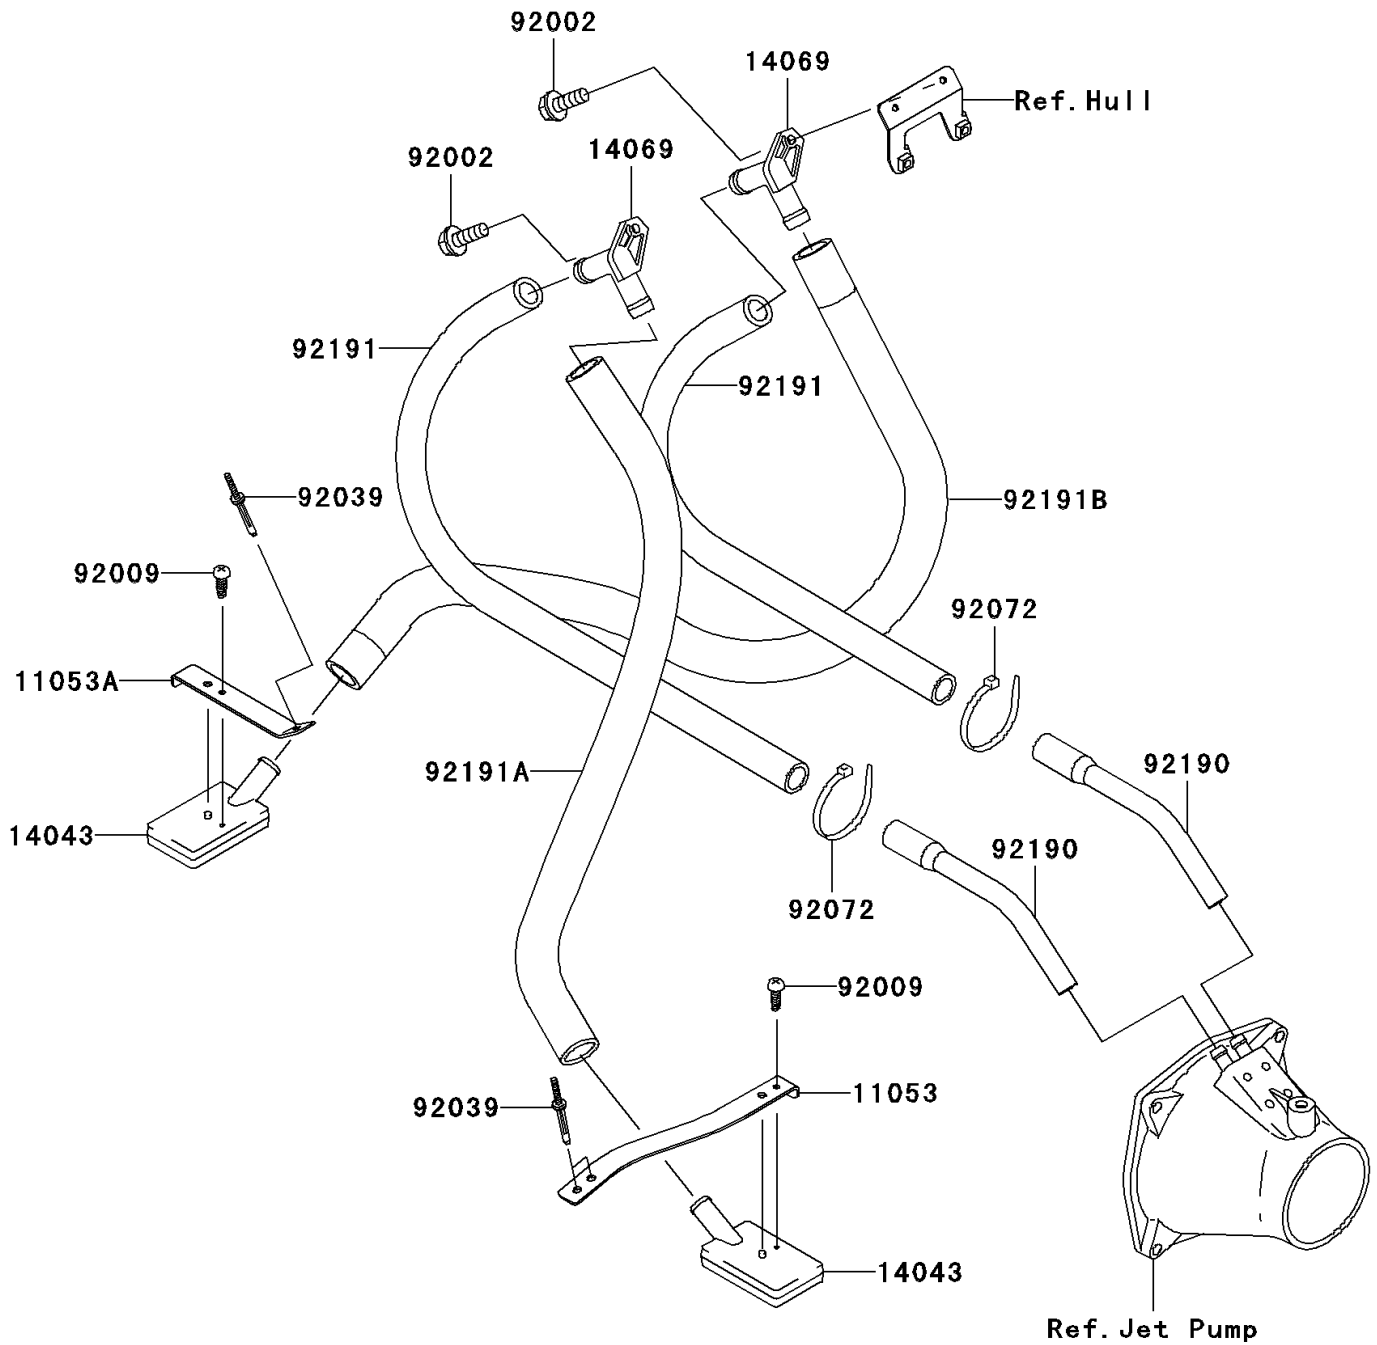

2006 STX-12F

PARTS DIAGRAM

Bilge System

F3145

2006 STX-12F

PARTS LIST

Bilge System

Kawasaki

Let the Good Times Roll®

ITEM NAME

PART NUMBER

QUANTITY
