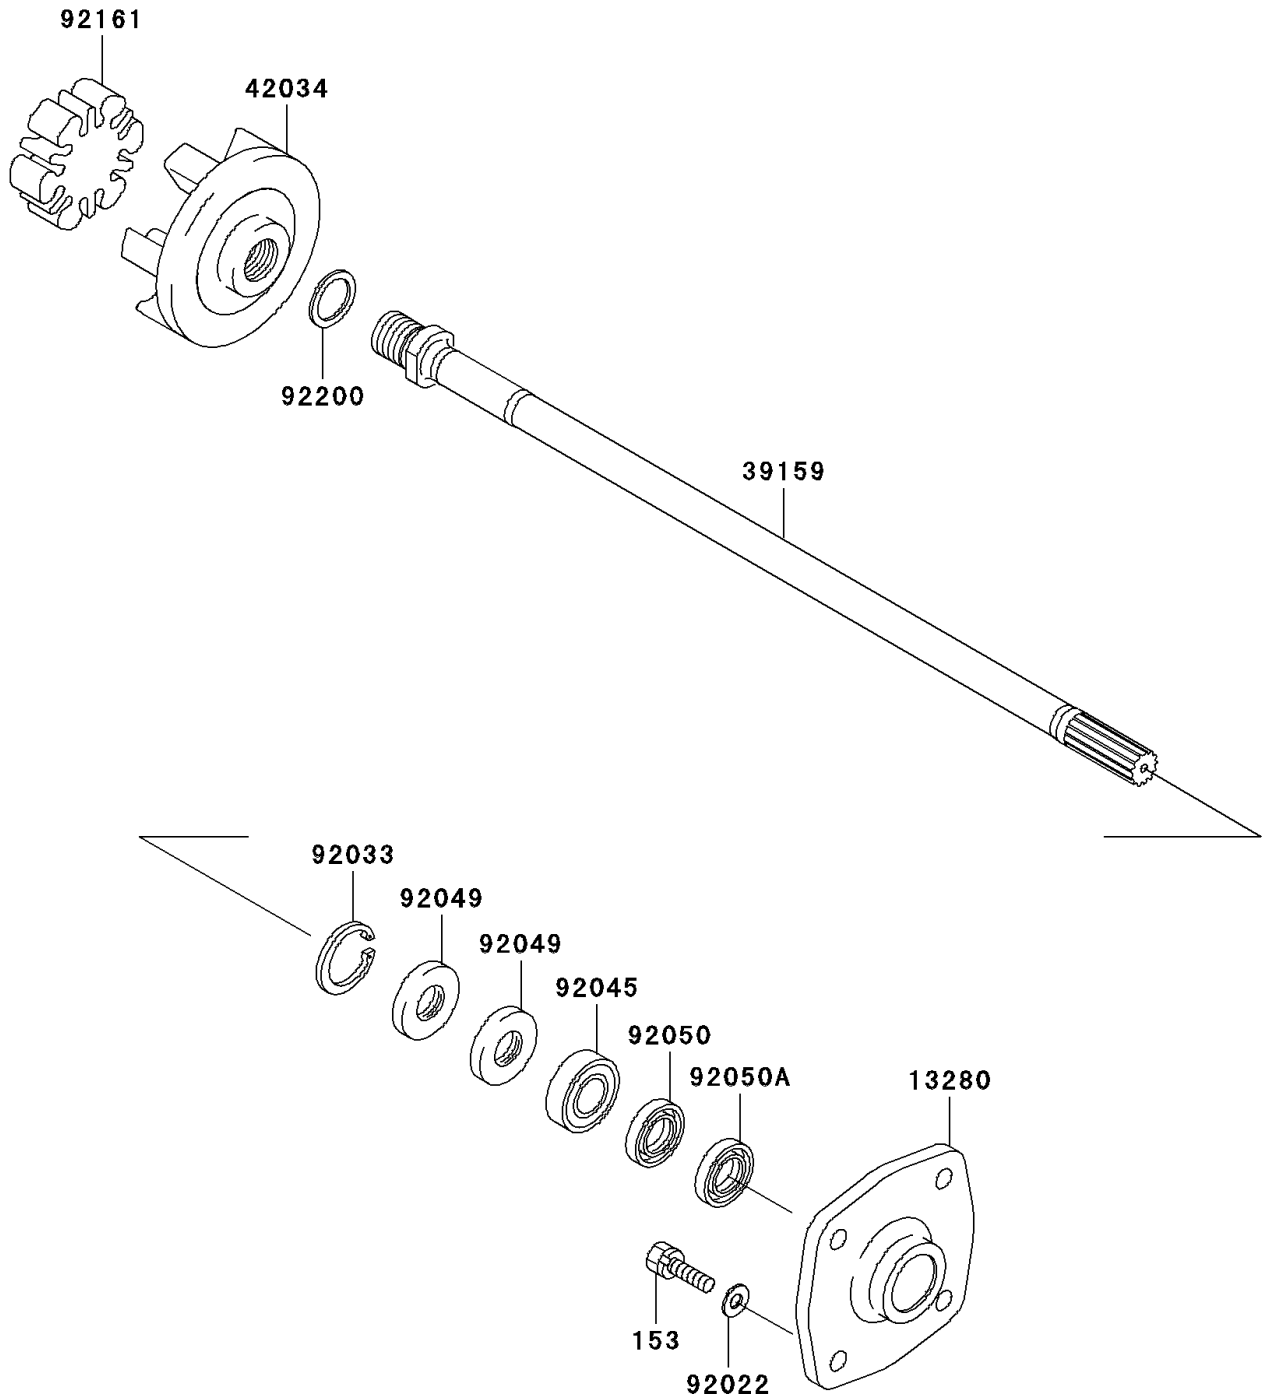

2006 STX-12F

PARTS DIAGRAM

Drive Shaft

E3134

2006 STX-12F

PARTS LIST

Drive Shaft

Kawasaki

Let the Good Times Roll®

ITEM NAME

PART NUMBER

QUANTITY
