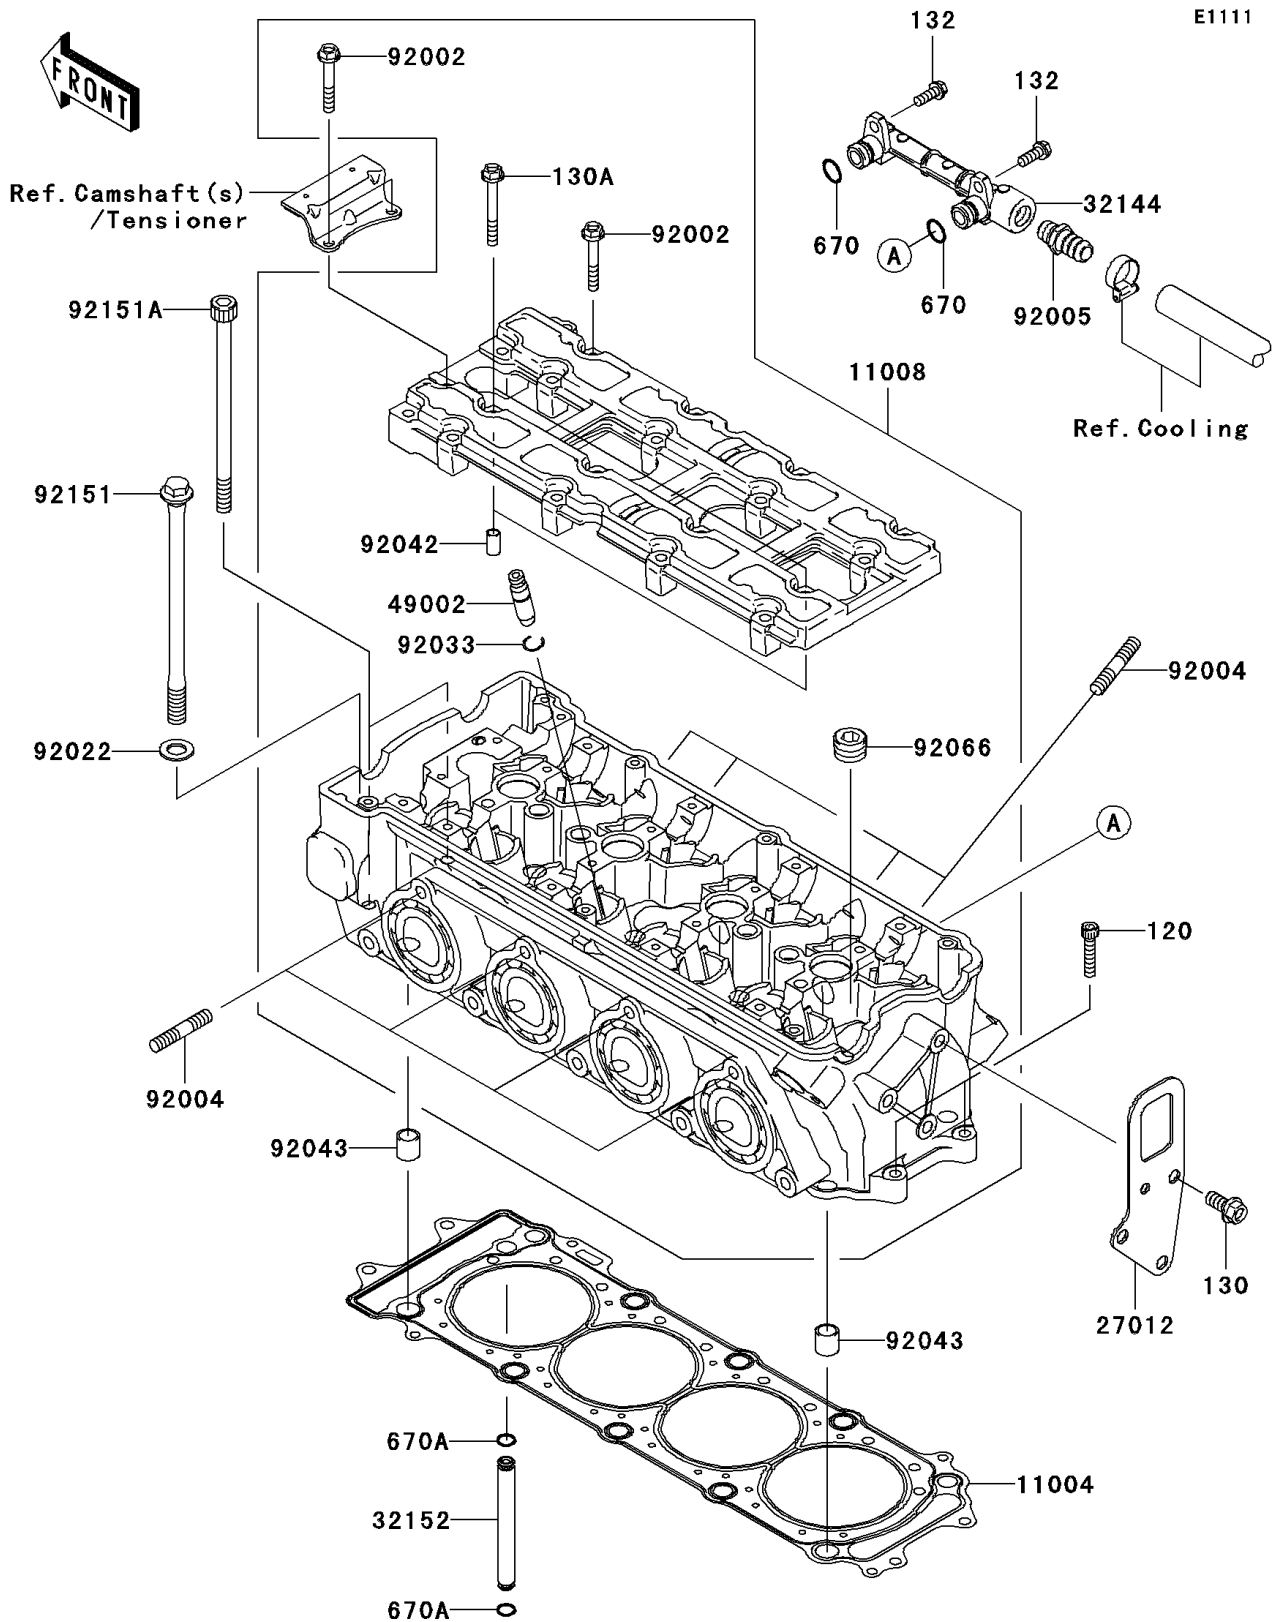

2007 STX-12F

PARTS DIAGRAM

Cylinder Head

2007 STX-12F

PARTS LIST

Cylinder Head

ITEM NAME	PART NUMBER	QUANTITY
GASKET-HEAD (Ref # 11004)	11004-3721	1
HEAD-COMP-CYLINDER (Ref # 11008)	11008-3705	1
HOOK,ENGINE,RR (Ref # 27012)	27012-3856	1
PIPE-ASSY (Ref # 32144)	32144-3707	1
PIPE,OIL (Ref # 32152)	32152-1544	1
GUIDE-VALVE (Ref # 49002)	49002-1140	AR
BOLT,6X40 (Ref # 92002)	92002-1756	18
STUD,8X30 (Ref # 92004)	92004-3743	8
FITTING (Ref # 92005)	92005-3714	1
WASHER,11.5X20.5X1.6 (Ref # 92022)	92022-1720	10
RING-SNAP (Ref # 92033)	92033-1247	16
PIN,DOWEL,6.3X8X14 (Ref # 92042)	92042-007	2
PIN,14X14 (Ref # 92043)	92043-1593	2
PLUG,PT1/2X12.5 (Ref # 92066)	92066-0002	5
BOLT,11X168 (Ref # 92151)	92151-1513	10
BOLT,SOCKET,7X120 (Ref # 92151A)	92151-1804	2
BOLT-SOCKET,6X30 (Ref # 120)	120Z0630	2
BOLT-FLANGED,8X18 (Ref # 130)	130Y0818	3
BOLT-FLANGED,6X50 (Ref # 130A)	130Z0650	2
BOLT-FLANGED-SMALL,6X16 (Ref # 132)	132Y0616	2
O RING,12MM (Ref # 670)	670B2012	2
O RING,7MM (Ref # 670A)	670D1507	2