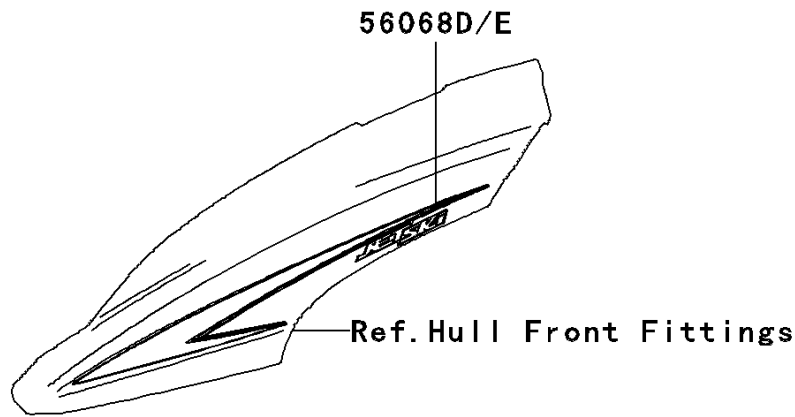

2009 Jet Ski® STX-15F

PARTS DIAGRAM Decals(V.Blue)(A9F)

F3880E

2009 Jet Ski® STX-15F

PARTS LIST

Decals(V.Blue)(A9F)

ITEM NAME

PART NUMBER