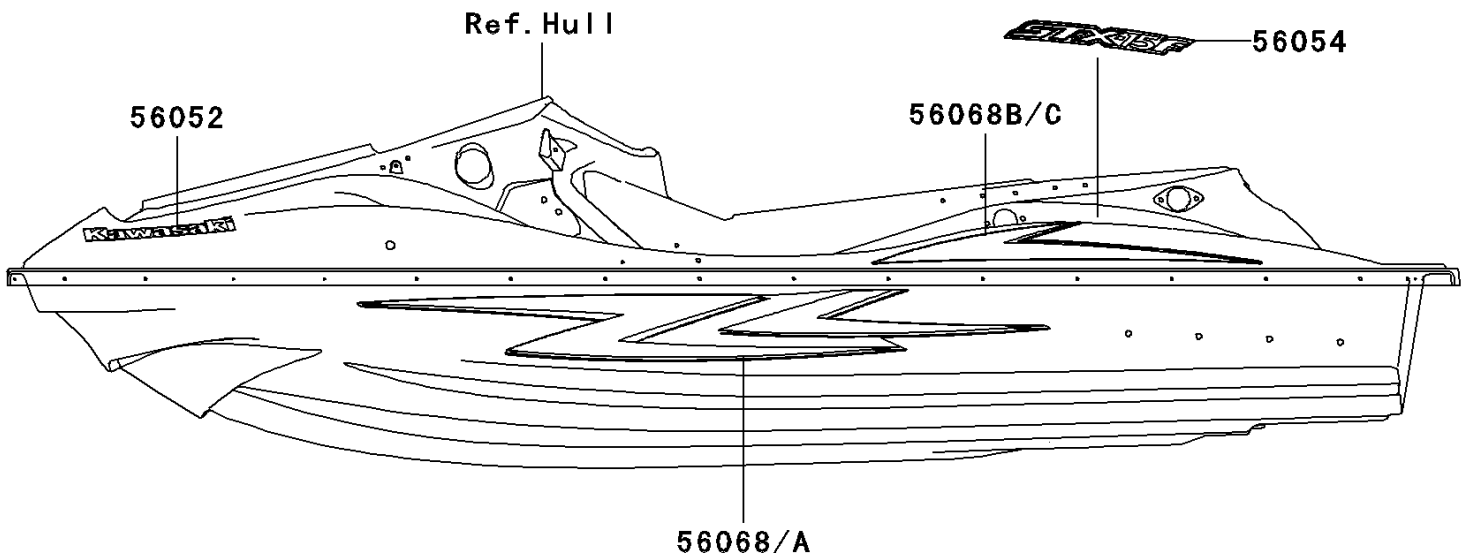

2009 Jet Ski® STX-15F

PARTS DIAGRAM Decals(V.Blue)(A9F)

F3880E

2009 Jet Ski® STX-15F

PARTS LIST

Decals(V.Blue)(A9F)

ITEM NAME

PART NUMBER

QUANTITY
