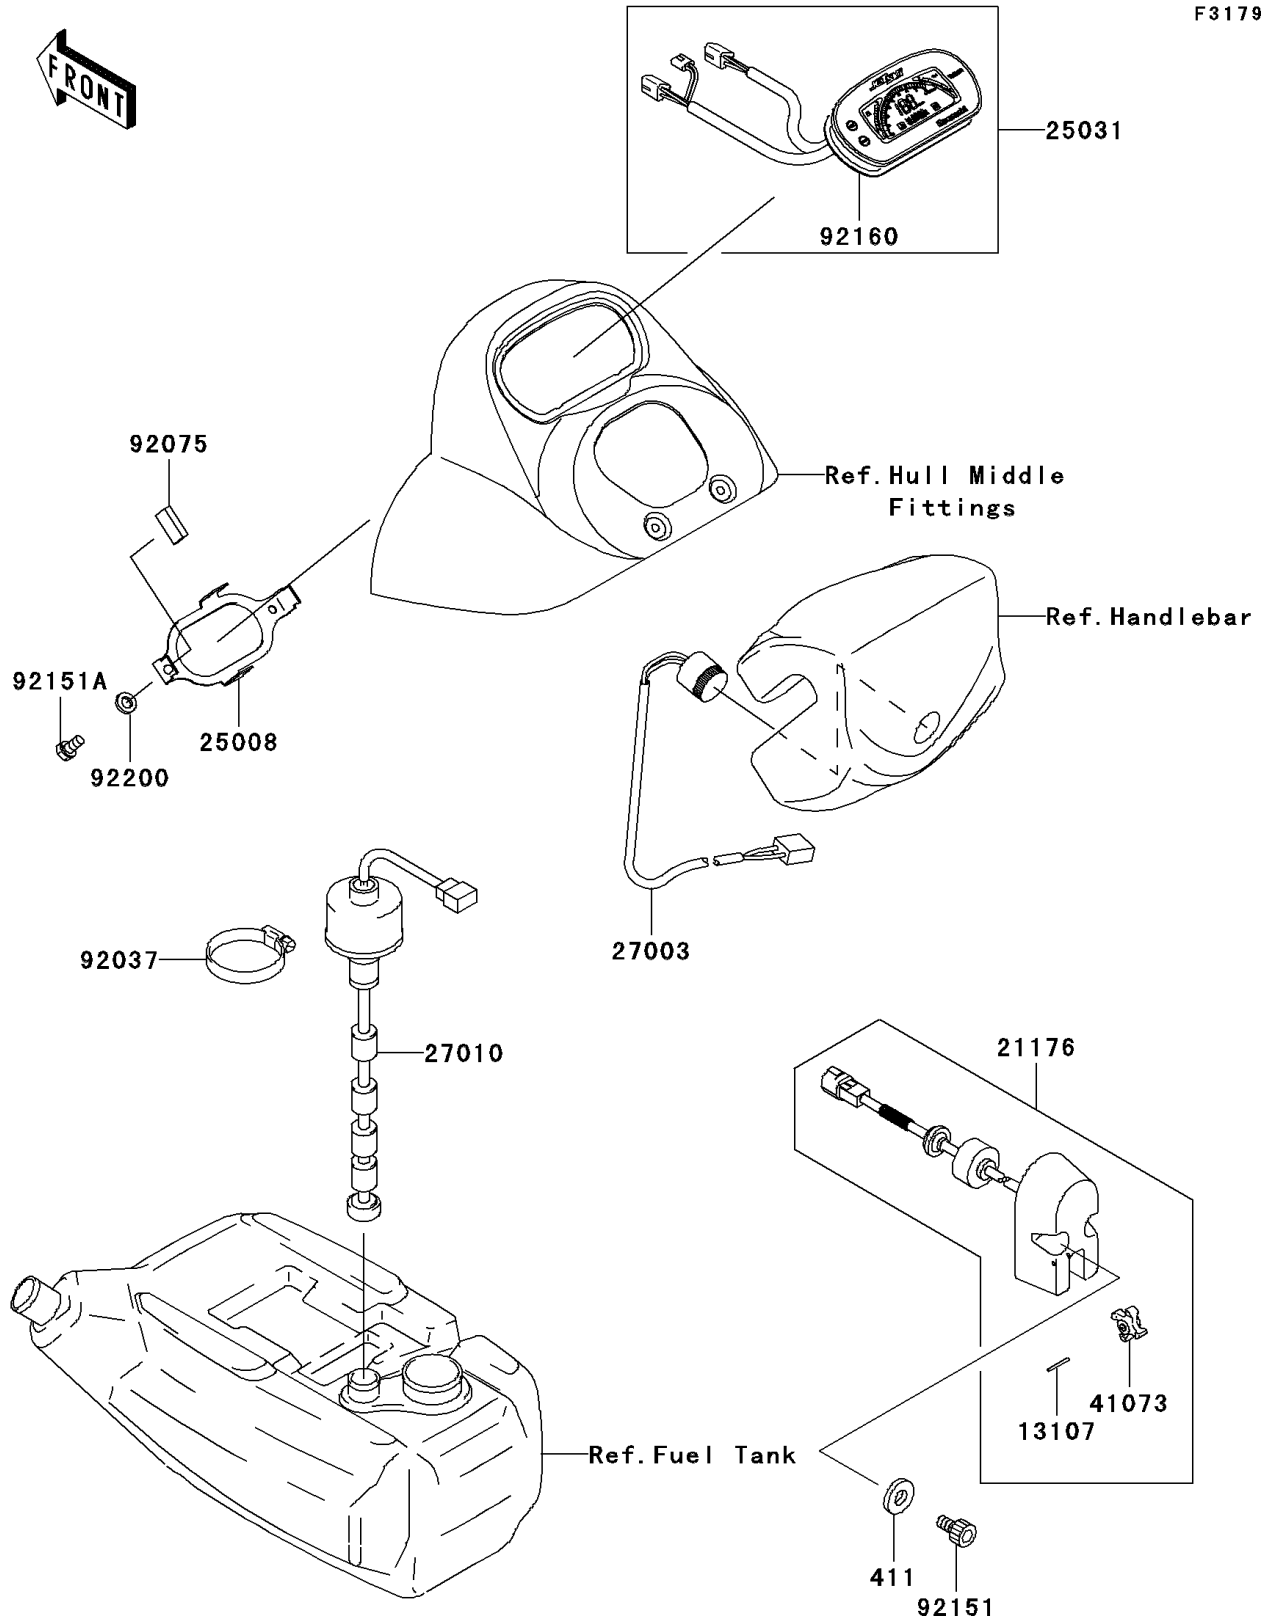

2006 STX-15F

PARTS DIAGRAM

Meters

F3179

2006 STX-15F

PARTS LIST

Meters

ITEM NAME

PART NUMBER

QUANTITY
