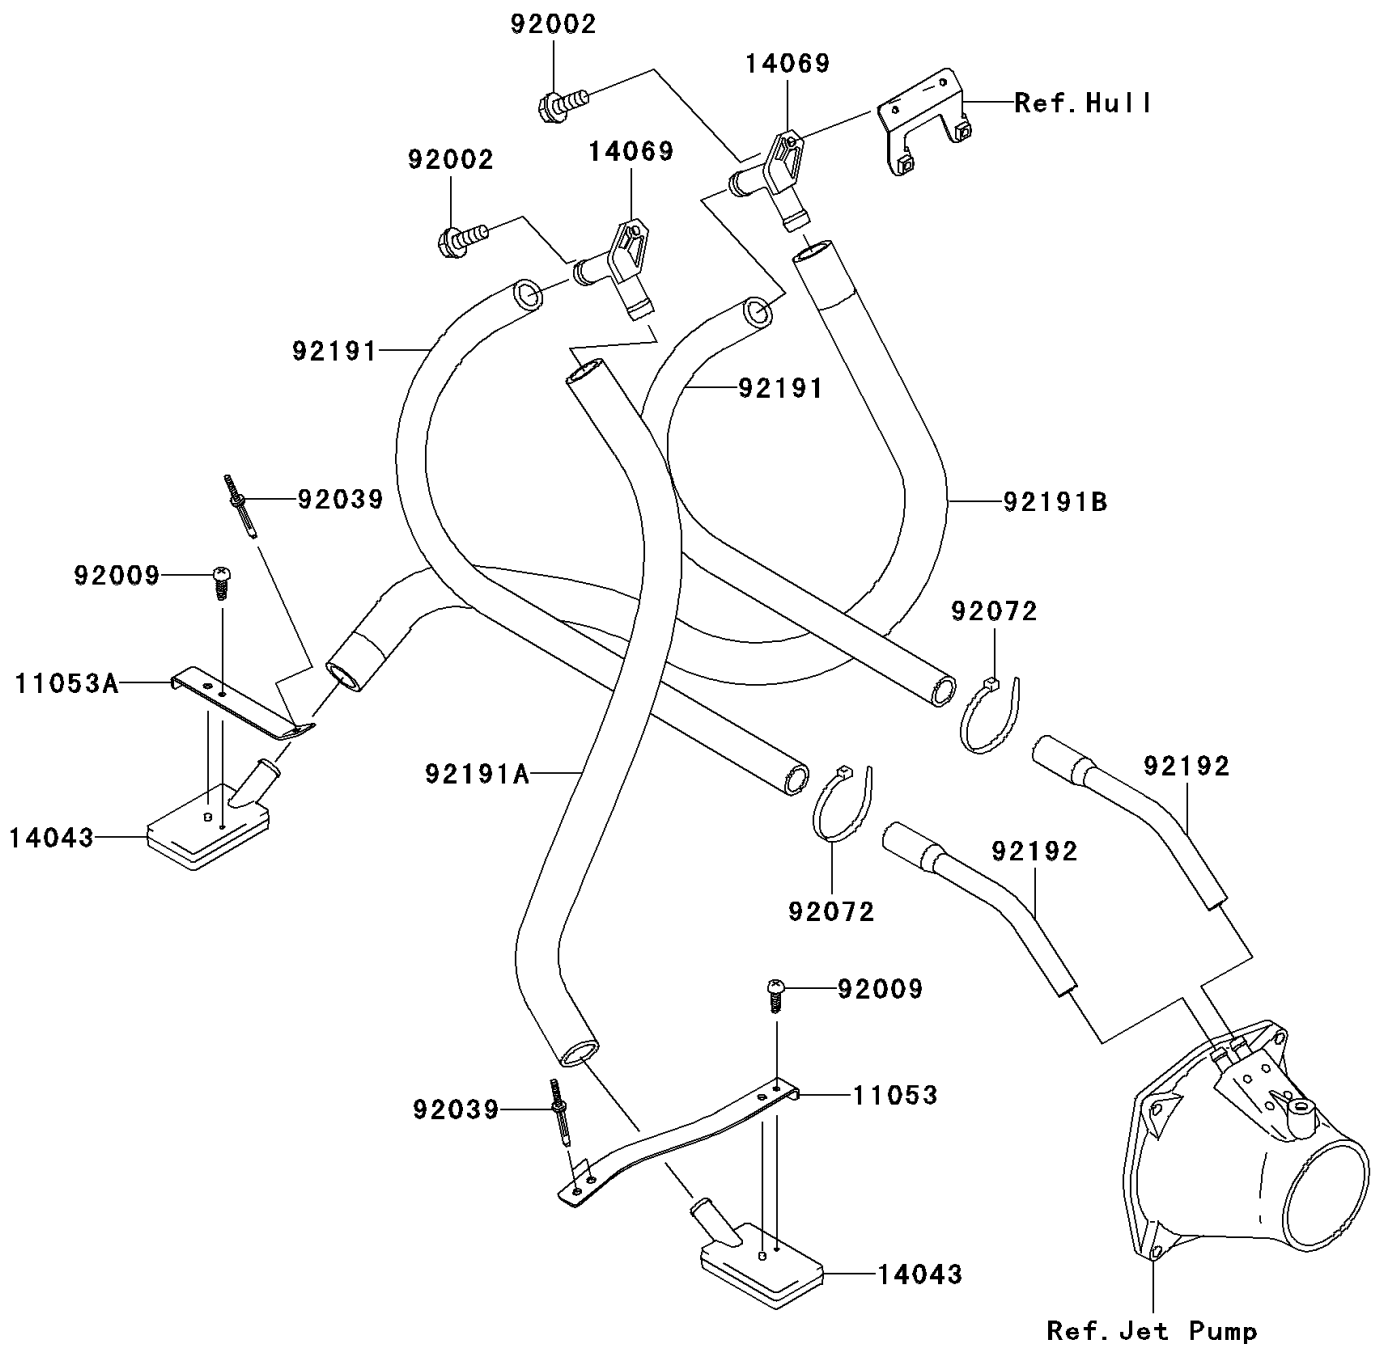

2009 Jet Ski® STX-15F

PARTS DIAGRAM

Bilge System

F3145

2009 Jet Ski® STX-15F

PARTS LIST

Bilge System

Kawasaki

Let the Good Times Roll®

ITEM NAME

PART NUMBER

QUANTITY
