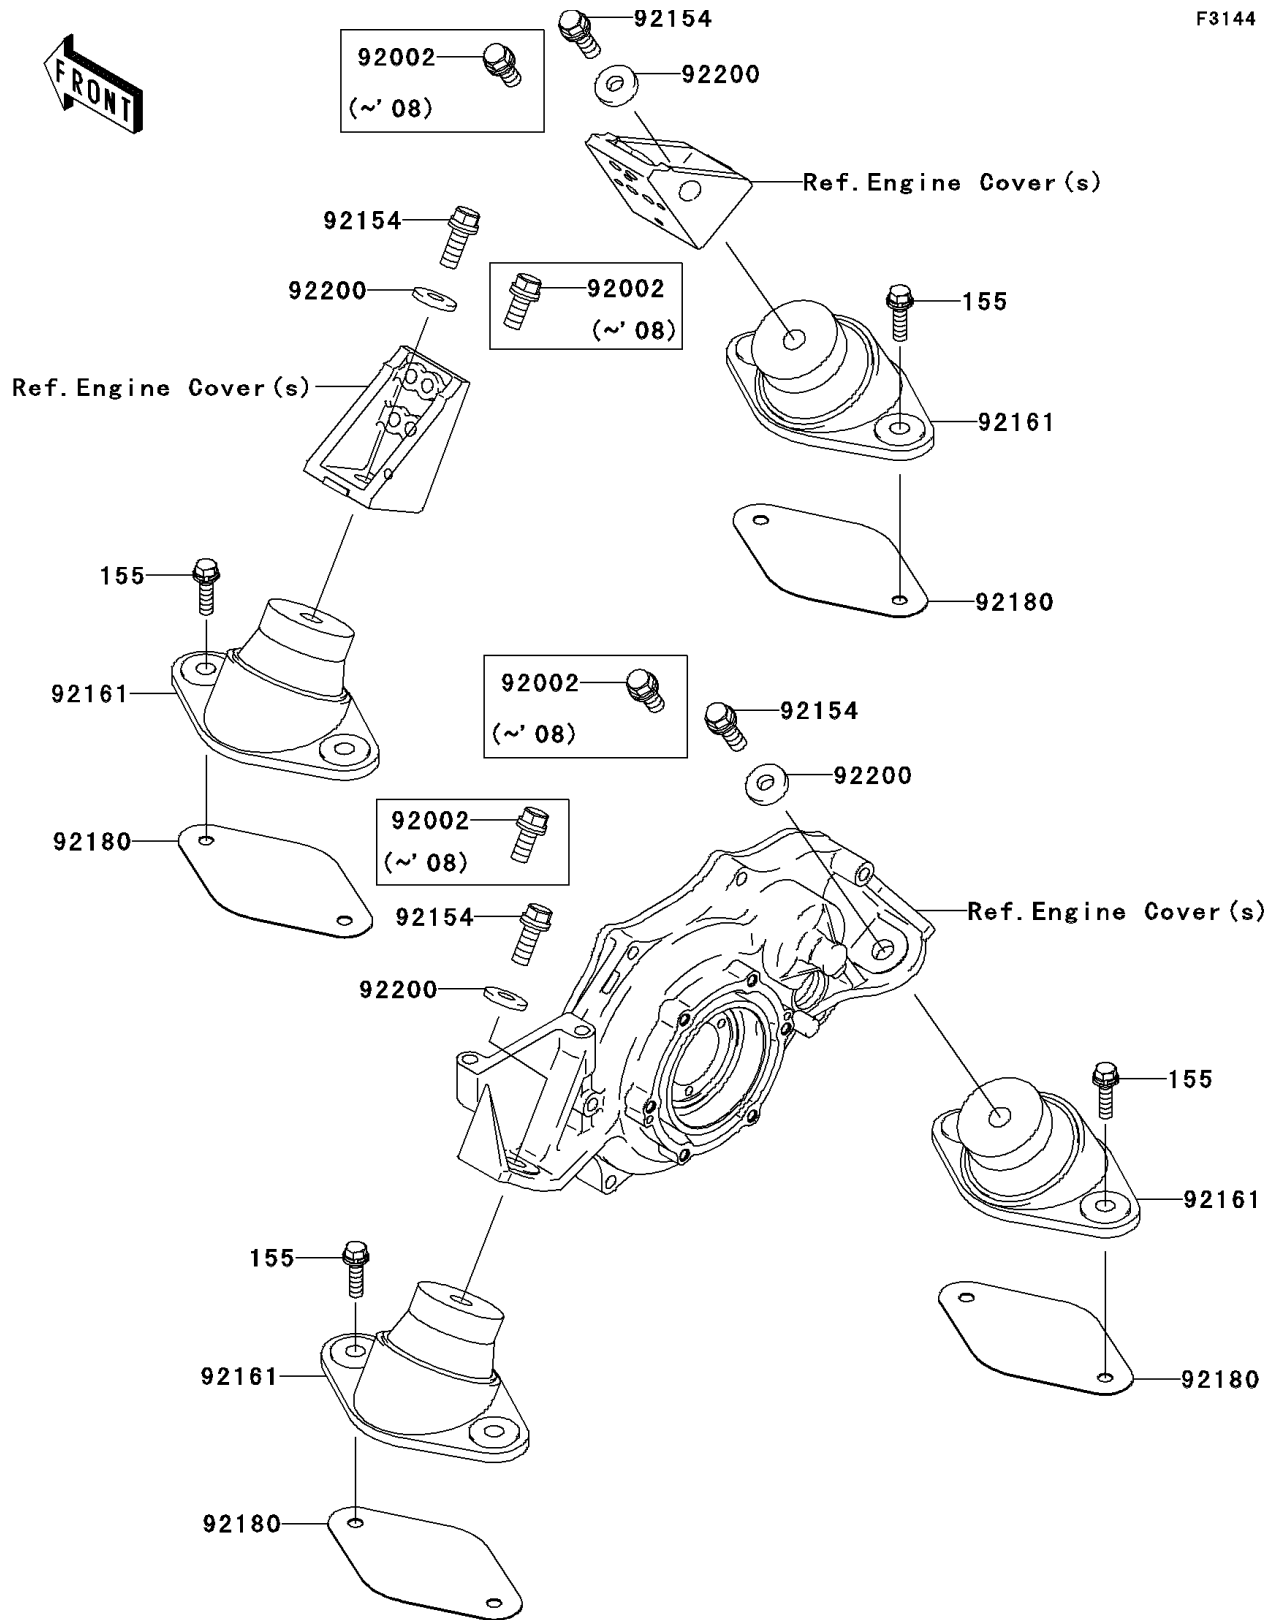

2008 STX-15F

PARTS DIAGRAM

Engine Mount

F3144

2008 STX-15F

PARTS LIST

Engine Mount

ITEM NAME

PART NUMBER

QUANTITY
