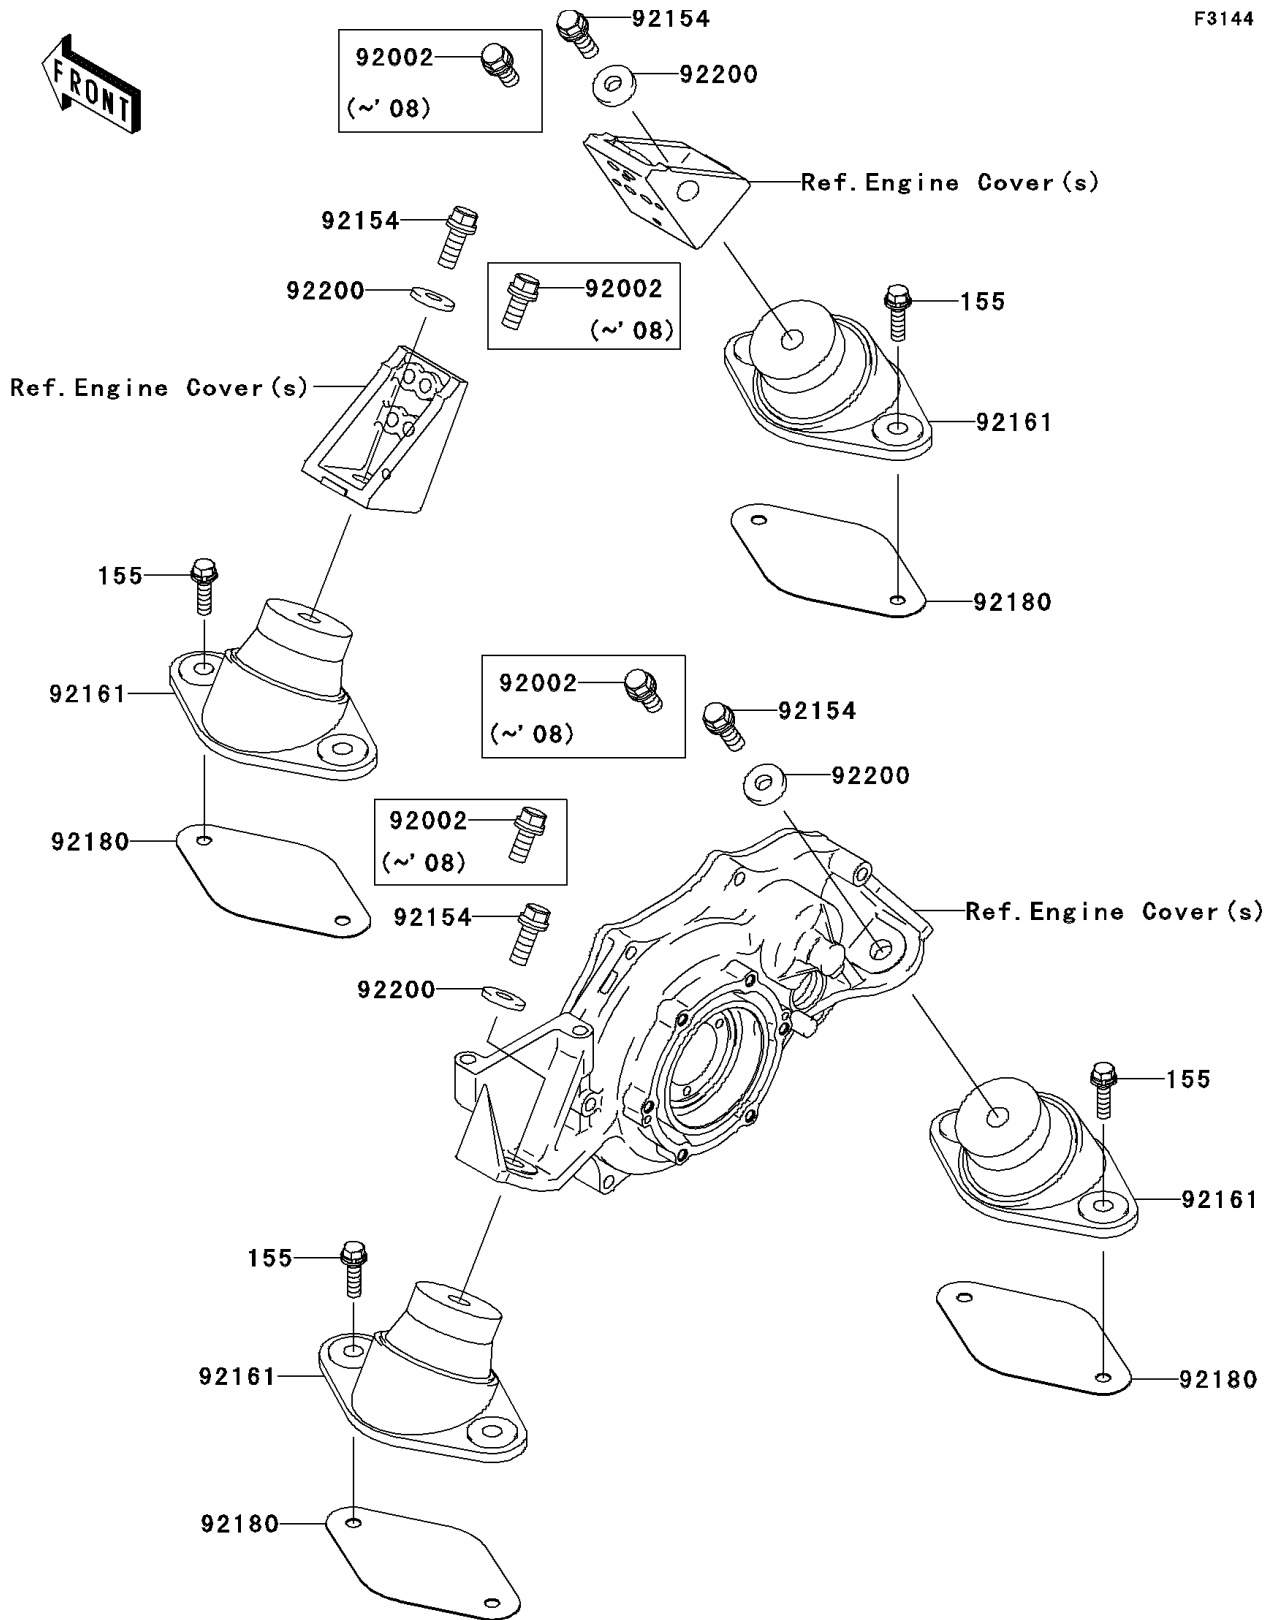

2007 STX-15F

PARTS DIAGRAM

Engine Mount

F3144

2007 STX-15F

PARTS LIST

Engine Mount

ITEM NAME	PART NUMBER	QUANTITY
BOLT,10X25 (Ref # 92002)	92002-3770	4
DAMPER,ENGINE MOUNT (Ref # 92161)	92161-3789	4
SHIM,T=1.0 (Ref # 92180)	92180-3716	AR
WASHER,10.5X26X4 (Ref # 92200)	92200-3798	4
BOLT-WSP-SMALL,8X30 (Ref # 155)	155R0830	8