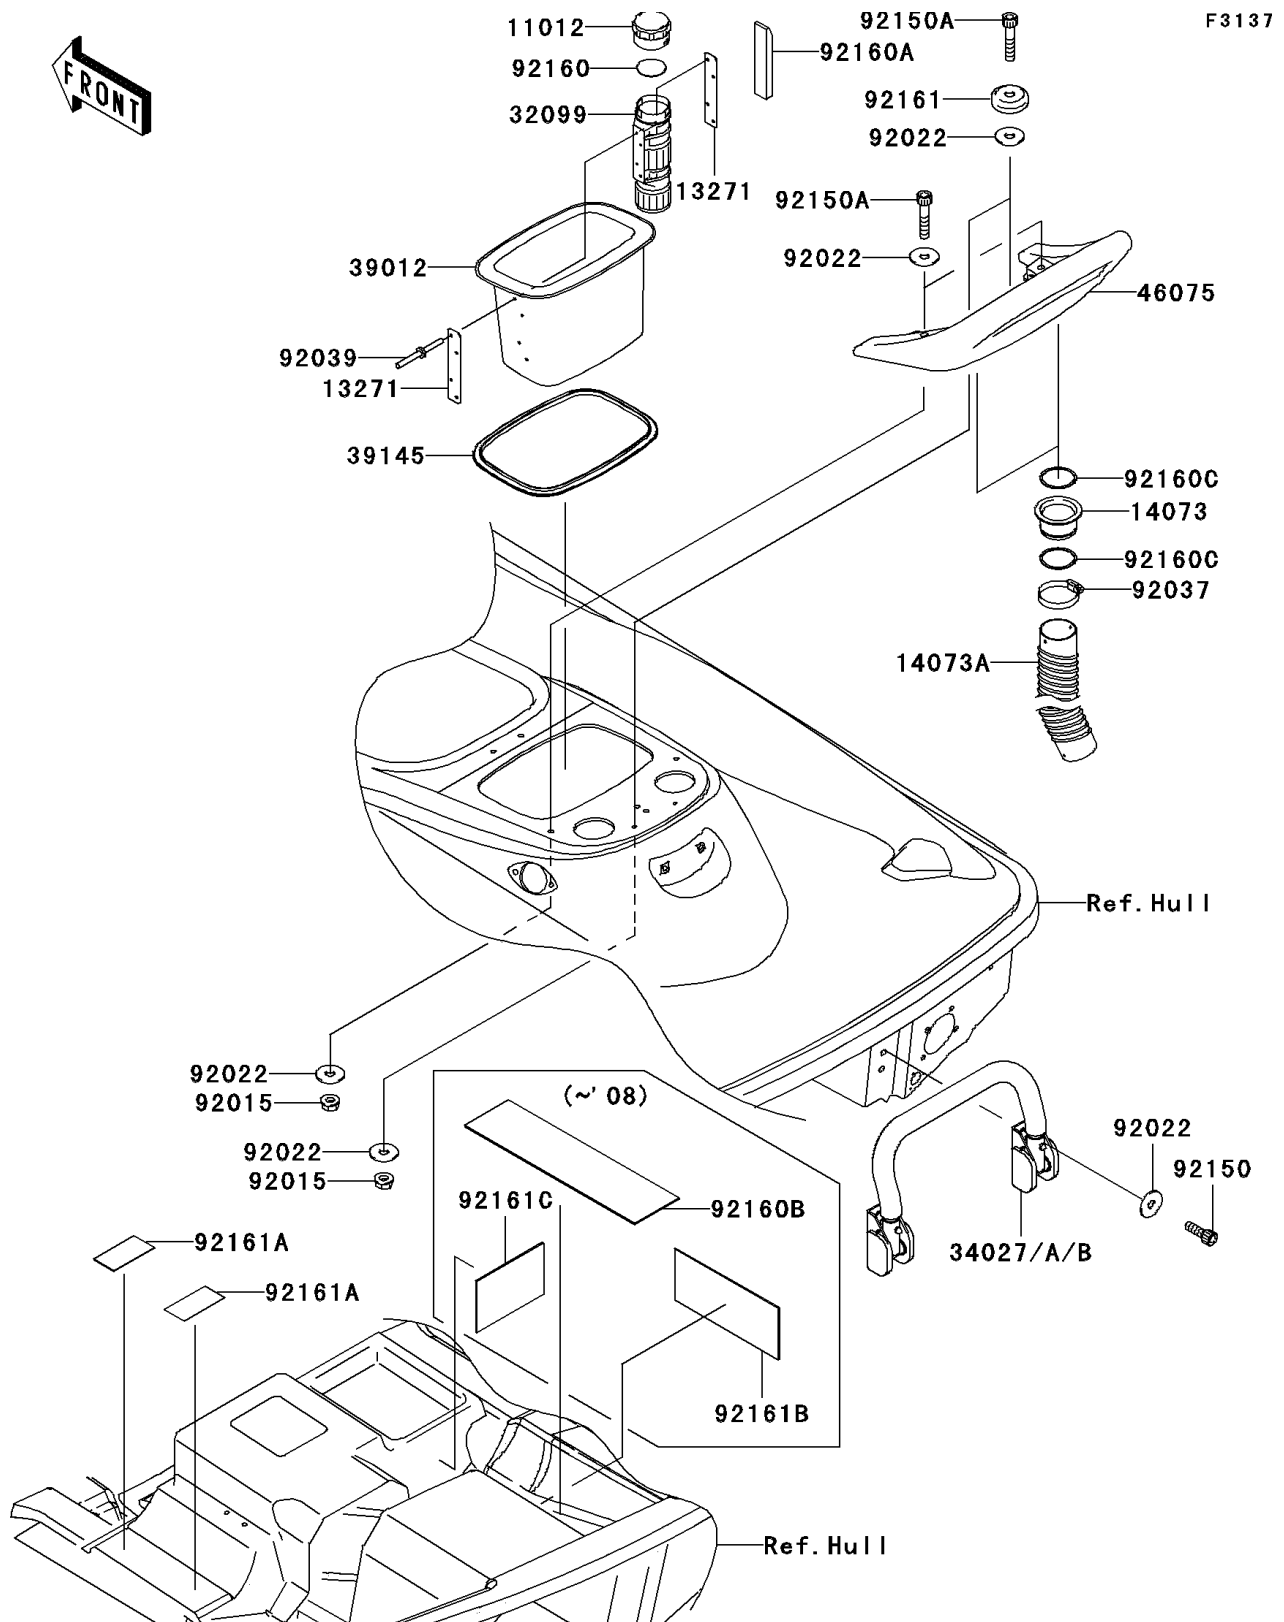

2009 Jet Ski® STX-15F

PARTS DIAGRAM

Hull Rear Fittings

2009 Jet Ski® STX-15F

PARTS LIST

Hull Rear Fittings

ITEM NAME

PART NUMBER

QUANTITY
