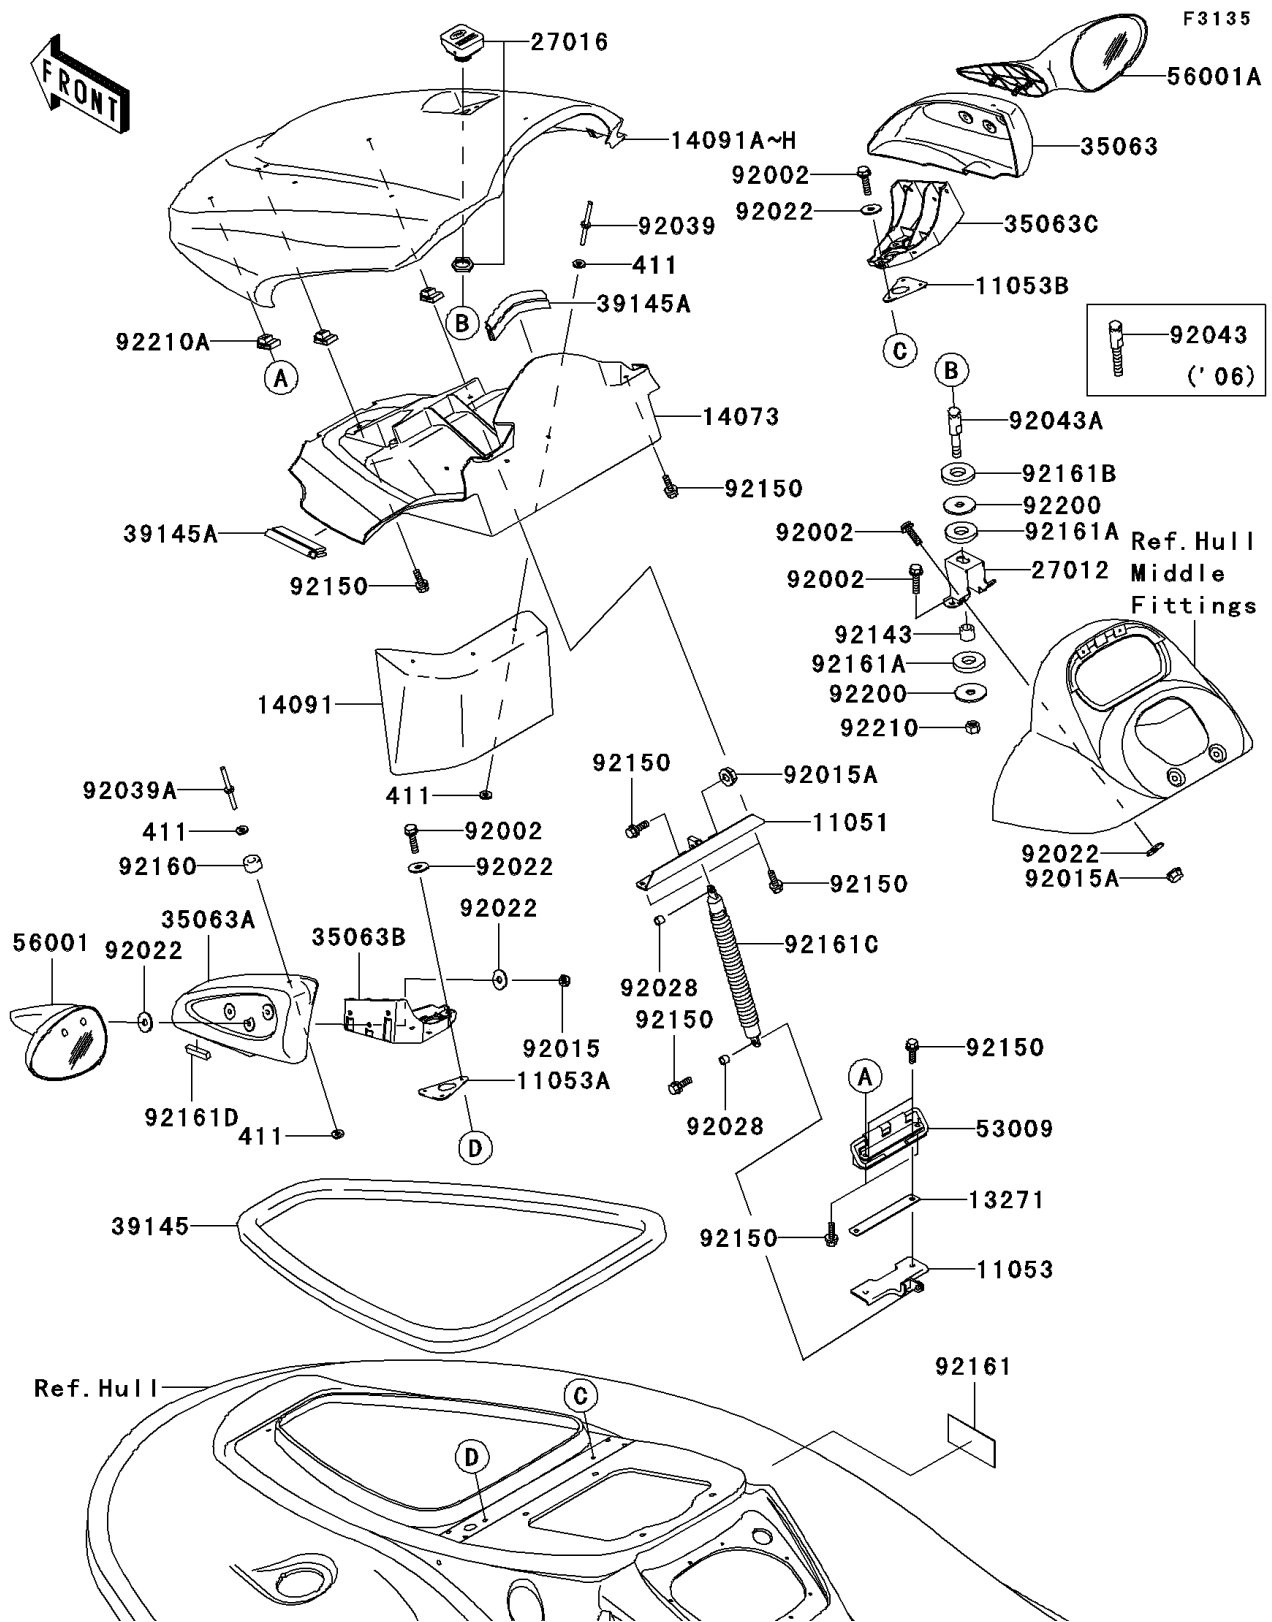

2007 STX-15F

PARTS DIAGRAM

Hull Front Fittings