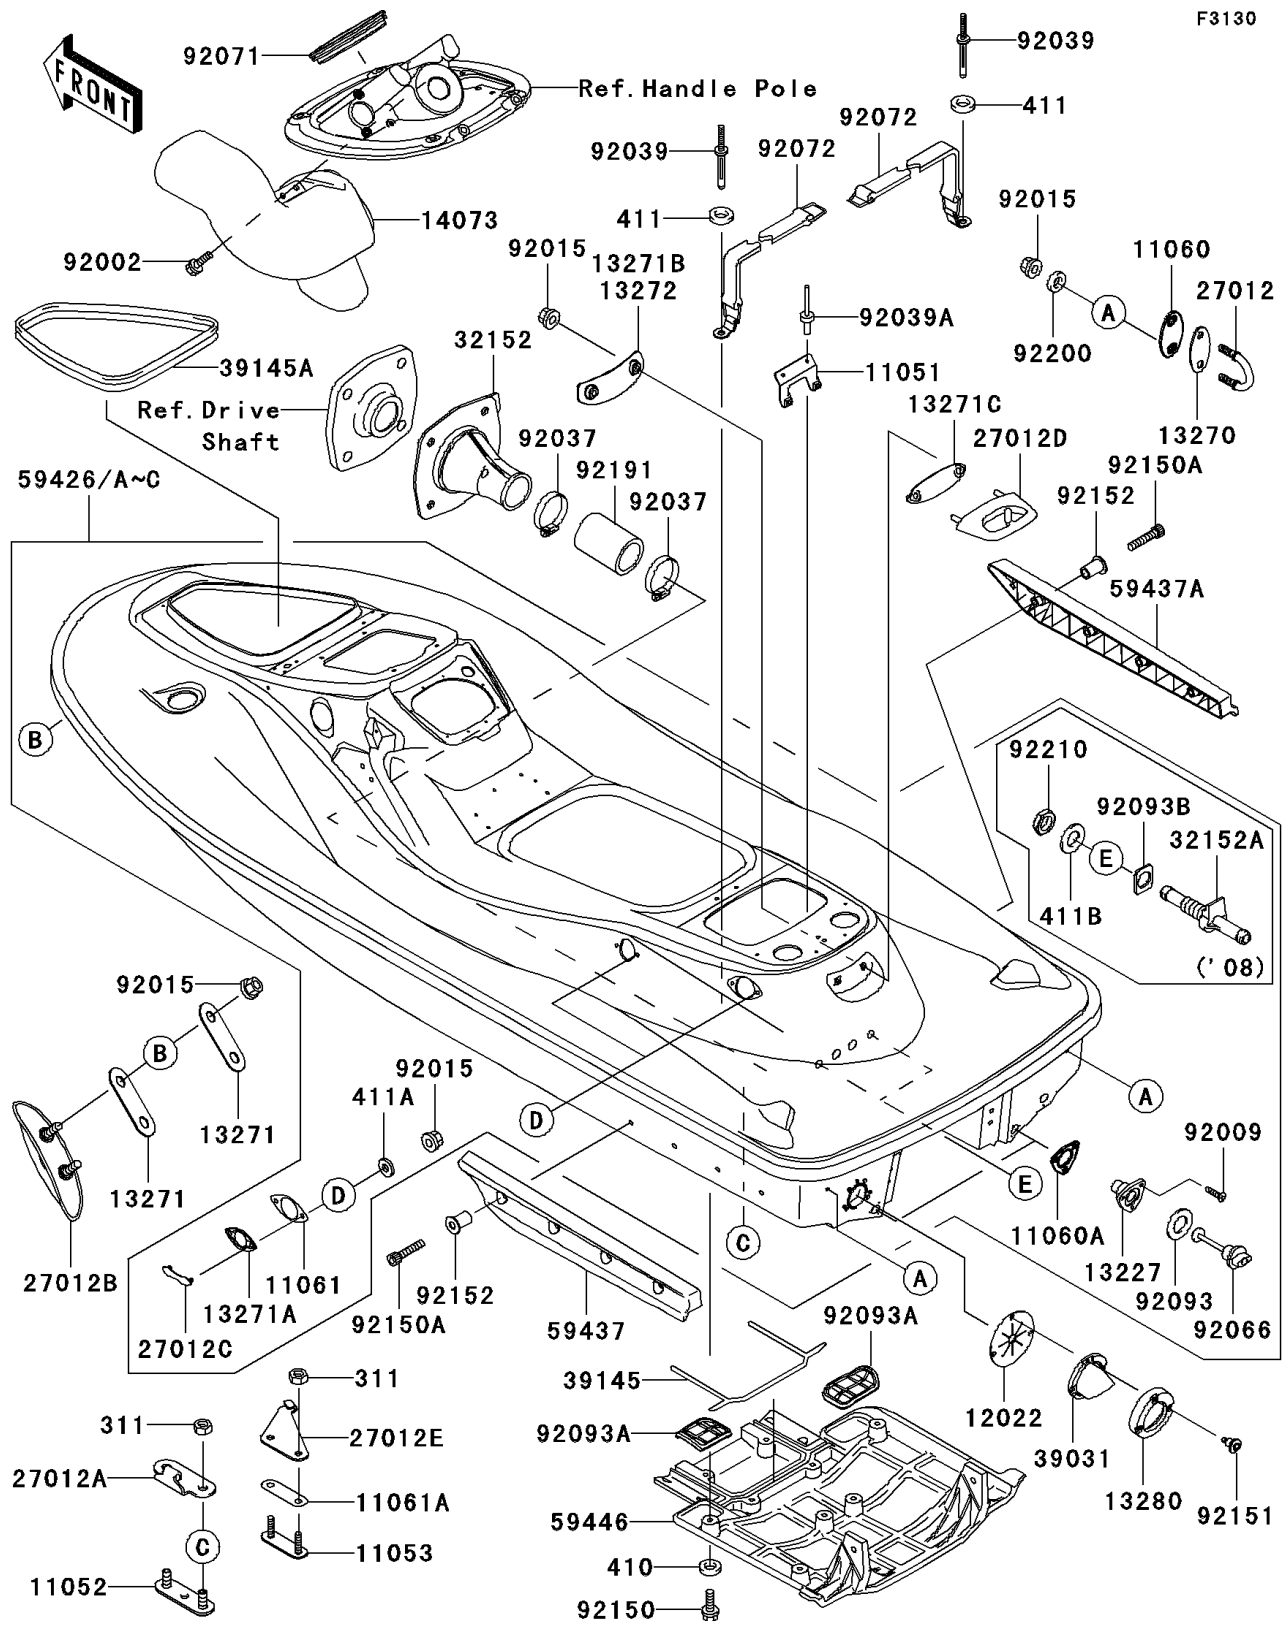

2008 STX-15F

PARTS DIAGRAM

Hull(A6F-A8F)

Kawasaki

Let the Good Times Roll®

2008 STX-15F

PARTS LIST

Hull(A6F-A8F)

Kawasaki

Let the Good Times Roll®

ITEM NAME

PART NUMBER

QUANTITY
