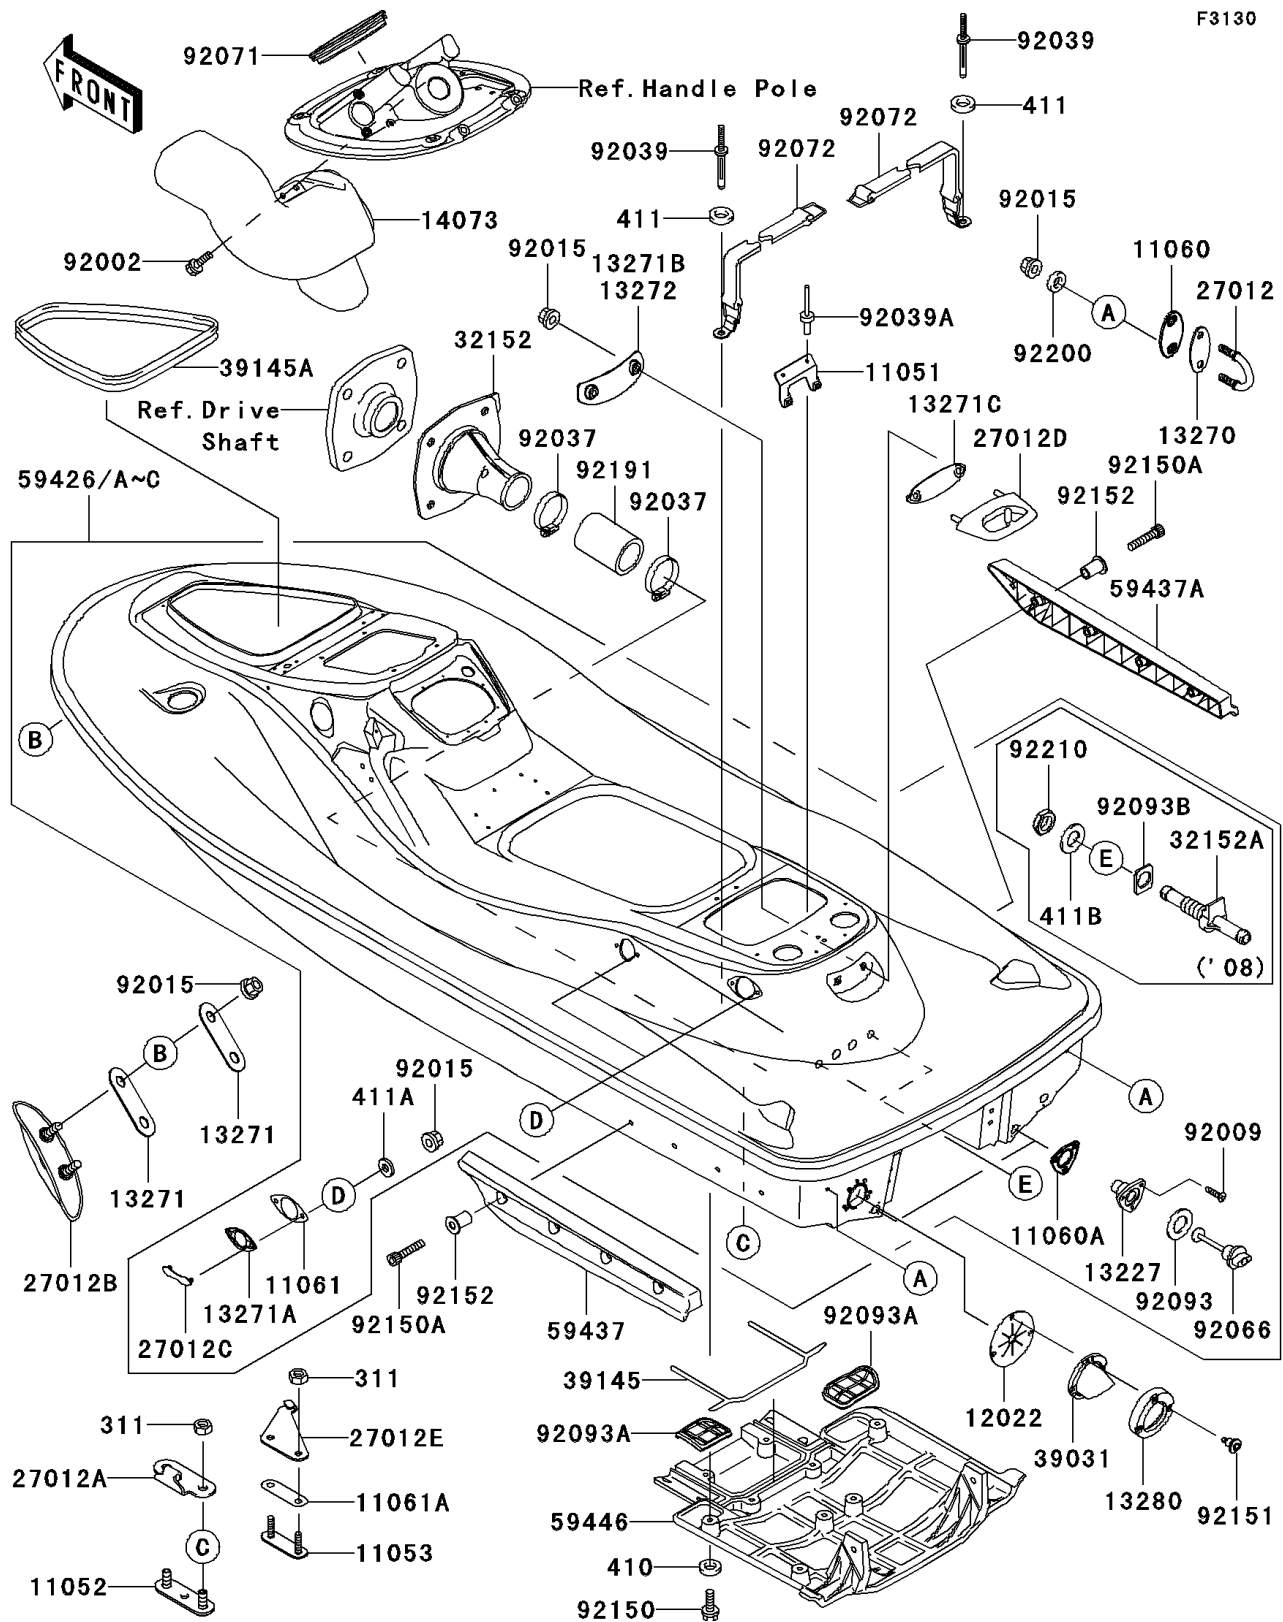

2007 STX-15F

PARTS DIAGRAM

Hull(A6F-A8F)

Kawasaki

Let the Good Times Roll®

2007 STX-15F

PARTS LIST

Hull(A6F-A8F)

Kawasaki

Let the Good Times Roll®

ITEM NAME

PART NUMBER

QUANTITY
